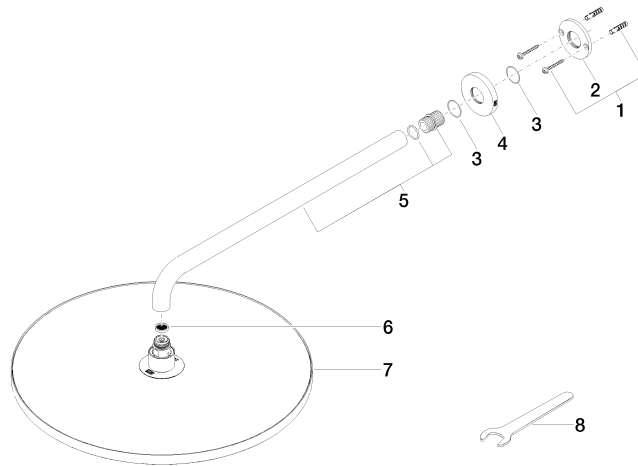

28 658 970

- 450mm projection
- rain shower Ø 400 mm
- PURE RAIN, max. flow rate 12 l/min (at 3 bar)
- Function from: 12 l/min
- rosette Ø 60 mm
- 1/2" connection
- with anti-scale system
- This product can help a building meet the requirements of Green Building Rating Systems, e.g. LEED®, BREEAM®, DGNB

Fits: TARA, LISSÉ, VAIA, META

To be provided by the customer. Zigbee Gateway!

	Dark Chrome	28 658 970-19
	Chrome	28 658 970-00
	Brushed Platinum	28 658 970-06
	Platinum	28 658 970-08
	Light Gold	28 658 970-26
	Brushed Light Gold	28 658 970-27
	Brushed Durabronze (23kt Gold)	28 658 970-28
	Matte Black	28 658 970-33
	Brushed Bronze	28 658 970-42
	Brushed Champagne (22kt Gold)	28 658 970-46
	Champagne (22kt Gold)	28 658 970-47
	Brushed Chrome	28 658 970-93
	Brushed Dark Platinum	28 658 970-99

28 658 970

Flow rate chart

Certificates

LGA\_38661.

28 658 970

Parts for other finishes can be found here: [Chrome](#)

### Spare parts list

No.	Item Number	Name	Quantity used	Delivery time
1	04 30 31 032 00 90	fixing set	1	2
2	09 17 20 120 90	holder	1	2
3	09 14 10 150 90	seal	2	2
4	09 27 97 015-19	rosette	1	20
5	90 11 03 070 00-19	pipe	1	20
6	09 23 01 075 90	insert	1	2
7	90 12 05 090 20-19	shower	1	20
8	90 30 09 069 00 90	key	1	2