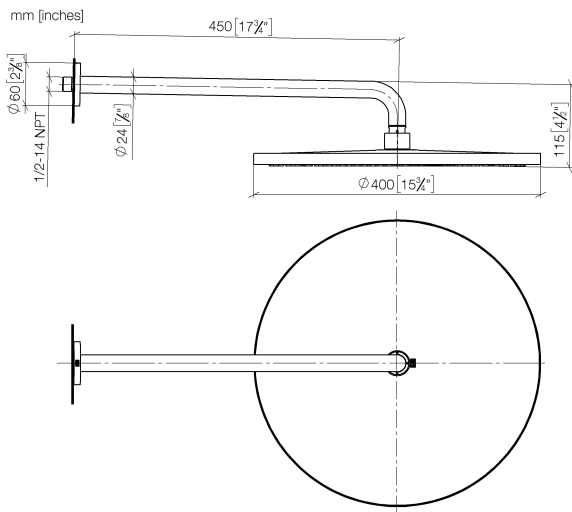

28 658 970

- 450mm projection
- rain shower Ø 400 mm
- PURE RAIN, max. flow rate 12 l/min (at 3 bar)
- Function from: 12 l/min
- rosette Ø 60 mm
- 1/2" connection
- with anti-scale system
- This product can help a building meet the requirements of Green Building Rating Systems, e.g. LEED®, BREEAM®, DGNB

Fits: TARA, LISSÉ, VAIA, META

To be provided by the customer. Zigbee Gateway!

	Brushed Light Gold	28 658 970-27
	Chrome	28 658 970-00
	Brushed Platinum	28 658 970-06
	Platinum	28 658 970-08
	Dark Chrome	28 658 970-19
	Light Gold	28 658 970-26
	Brushed Durabronze (23kt Gold)	28 658 970-28
	Matte Black	28 658 970-33
	Brushed Bronze	28 658 970-42
	Brushed Champagne (22kt Gold)	28 658 970-46
	Champagne (22kt Gold)	28 658 970-47
	Brushed Chrome	28 658 970-93
	Brushed Dark Platinum	28 658 970-99

28 658 970

Flow rate chart

Certificates

LGA_38661.

28 658 970

Parts for other
finishes can be found
here: [Chrome](#)