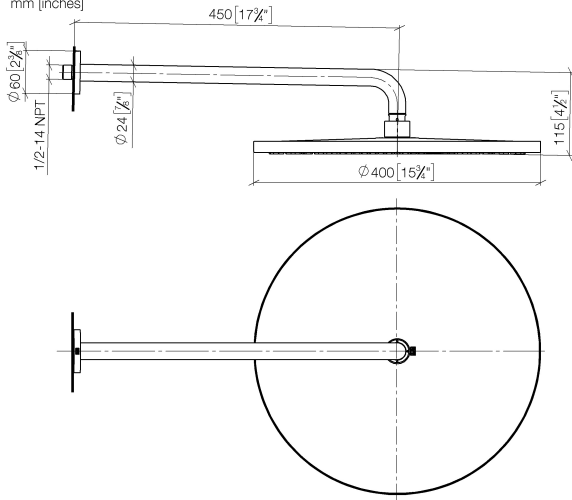

Rain shower with wall fixing FlowReduce 400 mm - Brushed Durabronze (23kt Gold)

TARA

28 658 970

- 450mm projection
- rain shower Ø 400 mm
- PURE RAIN, max. flow rate 12 l/min (at 3 bar)
- Function from: 12 l/min
- rosette Ø 60 mm
- 1/2" connection
- with anti-scale system
- This product can help a building meet the requirements of Green Building Rating Systems, e.g. LEED®, BREEAM®, DGNB

Fits: TARA, LISSÉ, VAIA, META

To be provided by the customer. Zigbee Gateway!

	Brushed Durabronze (23kt Gold)	28 658 970-28
	Chrome	28 658 970-00
	Brushed Platinum	28 658 970-06
	Platinum	28 658 970-08
	Dark Chrome	28 658 970-19
	Light Gold	28 658 970-26
	Brushed Light Gold	28 658 970-27
	Matte Black	28 658 970-33
	Brushed Bronze	28 658 970-42
	Brushed Champagne (22kt Gold)	28 658 970-46
	Champagne (22kt Gold)	28 658 970-47
	Brushed Chrome	28 658 970-93
	Brushed Dark Platinum	28 658 970-99

Rain shower with wall fixing FlowReduce 400 mm - Brushed Durabronze (23kt Gold)

TARA

28 658 970
mm [inches]

Flow rate chart

Certificates

LGA_38661.

28 658 970
Parts for other
finishes can be found
here: Chrome

Spare parts list

No.	Item Number	Name	Quantity used	Delivery time
1	04 30 31 032 00 90	fixing set	1	2
2	09 17 20 120 90	holder	1	2
3	09 14 10 150 90	seal	2	2
4	09 27 97 015-28	rosette	1	20
5	90 11 03 070 00-28	pipe	1	20
6	09 23 01 075 90	insert	1	2
7	90 12 05 090 20-28	shower	1	20
8	90 30 09 069 00 90	key	1	2