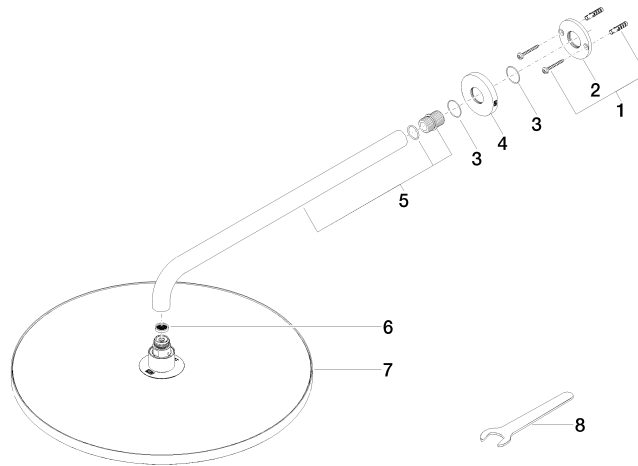

Rain shower with wall fixing FlowReduce 400 mm - Brushed Durabronze (23kt Gold)

TARA

28 658 970

- 450mm projection
- rain shower Ø 400 mm
- PURE RAIN, max. flow rate 12 l/min (at 3 bar)
- Function from: 12 l/min
- rosette Ø 60 mm
- 1/2" connection
- with anti-scale system
- This product can help a building meet the requirements of Green Building Rating Systems, e.g. LEED®, BREEAM®, DGNB

Fits: TARA, LISSÉ, VAIA, META

To be provided by the customer. Zigbee Gateway!

	Brushed Durabronze (23kt Gold)	28 658 970-28
	Chrome	28 658 970-00
	Brushed Platinum	28 658 970-06
	Platinum	28 658 970-08
	Dark Chrome	28 658 970-19
	Light Gold	28 658 970-26
	Brushed Light Gold	28 658 970-27
	Matte Black	28 658 970-33
	Brushed Bronze	28 658 970-42
	Brushed Champagne (22kt Gold)	28 658 970-46
	Champagne (22kt Gold)	28 658 970-47
	Brushed Chrome	28 658 970-93
	Brushed Dark Platinum	28 658 970-99

Rain shower with wall fixing FlowReduce 400 mm - Brushed Durabronze (23kt Gold)

TARA

28 658 970
mm [inches]

Flow rate chart

Certificates

LGA_38661.

28 658 970
Parts for other
finishes can be found
here: Chrome

Spare parts list

No.	Item Number	Name	Quantity used	Delivery time
1	04 30 31 032 00 90	fixing set	1	2
2	09 17 20 120 90	holder	1	2
3	09 14 10 150 90	seal	2	2
4	09 27 97 015-28	rosette	1	20
5	90 11 03 070 00-28	pipe	1	20
6	09 23 01 075 90	insert	1	2
7	90 12 05 090 20-28	shower	1	20
8	90 30 09 069 00 90	key	1	2