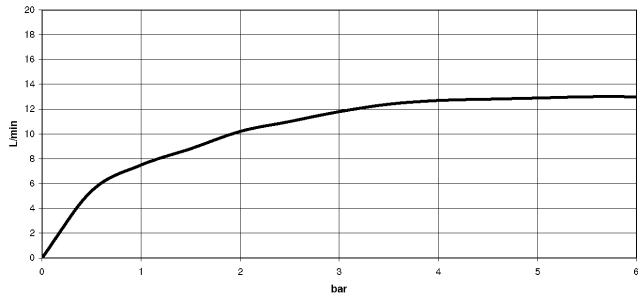

Rain shower with wall fixing FlowReduce 400 mm - Brushed Durabronze (23kt Gold)

TARA

28 658 970

- 450mm projection
- rain shower Ø 400 mm
- PURE RAIN, max. flow rate 12 l/min (at 3 bar)
- Function from: 12 l/min
- rosette Ø 60 mm
- 1/2" connection
- with anti-scale system
- This product can help a building meet the requirements of Green Building Rating Systems, e.g. LEED®, BREEAM®, DGNB

Fits: TARA, LISSÉ, VAIA, META

To be provided by the customer. Zigbee Gateway!

	Brushed Durabronze (23kt Gold)	28 658 970-28
	Chrome	28 658 970-00
	Brushed Platinum	28 658 970-06
	Platinum	28 658 970-08
	Dark Chrome	28 658 970-19
	Light Gold	28 658 970-26
	Brushed Light Gold	28 658 970-27
	Matte Black	28 658 970-33
	Brushed Bronze	28 658 970-42
	Brushed Champagne (22kt Gold)	28 658 970-46
	Champagne (22kt Gold)	28 658 970-47
	Brushed Chrome	28 658 970-93
	Brushed Dark Platinum	28 658 970-99

Rain shower with wall fixing FlowReduce 400 mm - Brushed Durabronze (23kt Gold)

TARA

28 658 970
mm [inches]

Flow rate chart

Certificates

LGA_38661.

28 658 970
Parts for other
finishes can be found
here: Chrome