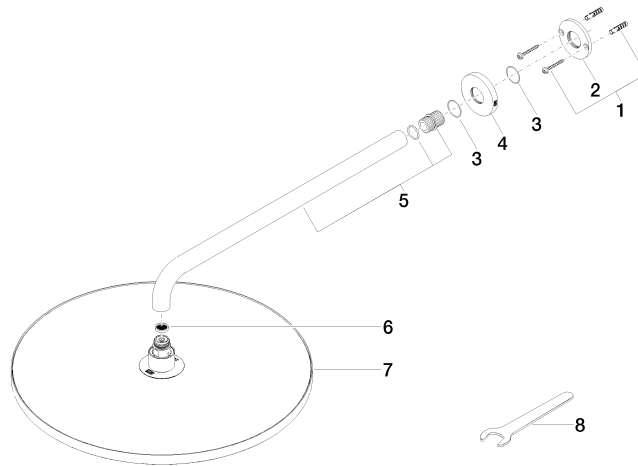

28 658 970

Fits: TARA, LISSÉ, VAIA, META

- 450mm projection
- rain shower Ø 400 mm
- PURE RAIN, max. flow rate 12 l/min (at 3 bar)
- Function from: 12 l/min
- rosette Ø 60 mm
- 1/2" connection
- with anti-scale system
- WRAS
- This product can help a building meet the requirements of Green Building Rating Systems, e.g. LEED®, BREEAM®, DGNB

To be provided by the customer. Zigbee Gateway!

	Matte Black	28 658 970-33
	Chrome	28 658 970-00
	Brushed Platinum	28 658 970-06
	Platinum	28 658 970-08
	Dark Chrome	28 658 970-19
	Light Gold	28 658 970-26
	Brushed Light Gold	28 658 970-27
	Brushed Durabronze (23kt Gold)	28 658 970-28
	Brushed Bronze	28 658 970-42
	Brushed Champagne (22kt Gold)	28 658 970-46
	Champagne (22kt Gold)	28 658 970-47
	Brushed Chrome	28 658 970-93
	Brushed Dark Platinum	28 658 970-99

28 658 970

Flow rate chart

Certificates

LGA\_38661.

28 658 970

Parts for other finishes can be found here: [Chrome](#)

### Spare parts list

No.	Item Number	Name	Quantity used	Delivery time
1	04 30 31 032 00 90	fixing set	1	2
2	09 17 20 120 90	holder	1	2
3	09 14 10 150 90	seal	2	2
4	09 27 97 015-33	rosette	1	30
5	90 11 03 070 00-33	pipe	1	30
6	09 23 01 075 90	insert	1	2
7	90 12 05 090 20-33	shower	1	30
8	90 30 09 069 00 90	key	1	2