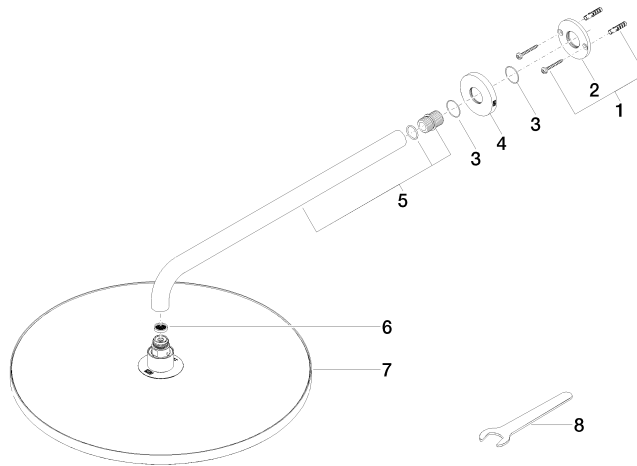

28 658 970

Fits: TARA, LISSÉ, VAIA, META

- 450mm projection
- rain shower Ø 400 mm
- PURE RAIN, max. flow rate 12 l/min (at 3 bar)
- Function from: 12 l/min
- rosette Ø 60 mm
- 1/2" connection
- with anti-scale system
- This product can help a building meet the requirements of Green Building Rating Systems, e.g. LEED®, BREEAM®, DGNB

To be provided by the customer. Zigbee Gateway!

	Brushed Bronze	28 658 970-42
	Chrome	28 658 970-00
	Brushed Platinum	28 658 970-06
	Platinum	28 658 970-08
	Dark Chrome	28 658 970-19
	Light Gold	28 658 970-26
	Brushed Light Gold	28 658 970-27
	Brushed Durabronze (23kt Gold)	28 658 970-28
	Matte Black	28 658 970-33
	Brushed Champagne (22kt Gold)	28 658 970-46
	Champagne (22kt Gold)	28 658 970-47
	Brushed Chrome	28 658 970-93
	Brushed Dark Platinum	28 658 970-99

28 658 970

Flow rate chart

Certificates

LGA_38661.

28 658 970

Parts for other finishes can be found here: [Chrome](#)

Spare parts list

No.	Item Number	Name	Quantity used	Delivery time
1	04 30 31 032 00 90	fixing set	1	2
2	09 17 20 120 90	holder	1	2
3	09 14 10 150 90	seal	2	2
4	09 27 97 015-42	rosette	1	60
5	90 11 03 070 00-42	pipe	1	30
6	09 23 01 075 90	insert	1	2
7	90 12 05 090 20-42	shower	1	30
8	90 30 09 069 00 90	key	1	2