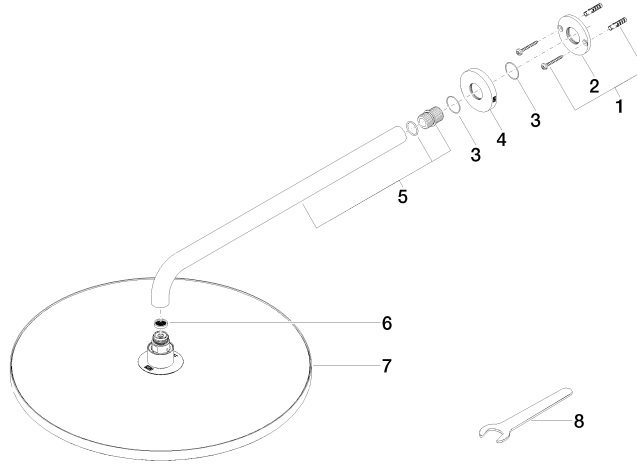

28 658 970

- 450mm projection
- rain shower Ø 400 mm
- PURE RAIN, max. flow rate 12 l/min (at 3 bar)
- Function from: 12 l/min
- rosette Ø 60 mm
- 1/2" connection
- with anti-scale system
- This product can help a building meet the requirements of Green Building Rating Systems, e.g. LEED®, BREEAM®, DGNB

Fits: TARA, LISSÉ, VAIA, META

To be provided by the customer. Zigbee Gateway!

	Champagne (22kt Gold)	28 658 970-47
	Chrome	28 658 970-00
	Brushed Platinum	28 658 970-06
	Platinum	28 658 970-08
	Dark Chrome	28 658 970-19
	Light Gold	28 658 970-26
	Brushed Light Gold	28 658 970-27
	Brushed Durabronze (23kt Gold)	28 658 970-28
	Matte Black	28 658 970-33
	Brushed Bronze	28 658 970-42
	Brushed Champagne (22kt Gold)	28 658 970-46
	Brushed Chrome	28 658 970-93
	Brushed Dark Platinum	28 658 970-99

28 658 970

Flow rate chart

Certificates

LGA_38661.

28 658 970

Parts for other finishes can be found here: [Chrome](#)

Spare parts list

No.	Item Number	Name	Quantity used	Delivery time
1	04 30 31 032 00 90	fixing set	1	2
2	09 17 20 120 90	holder	1	2
3	09 14 10 150 90	seal	2	2
4	09 27 97 015-47	rosette	1	30
5	90 11 03 070 00-47	pipe	1	30
6	09 23 01 075 90	insert	1	2
7	90 12 05 090 20-47	shower	1	30
8	90 30 09 069 00 90	key	1	2