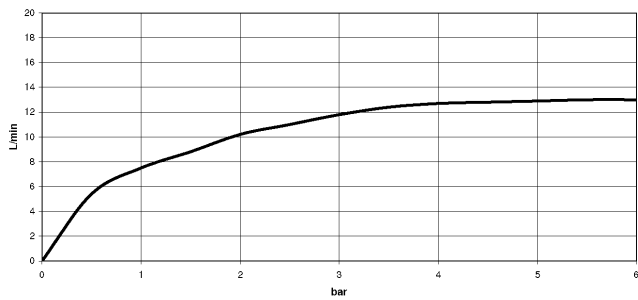

Flow rate chart

Certificates

LGA_38661.