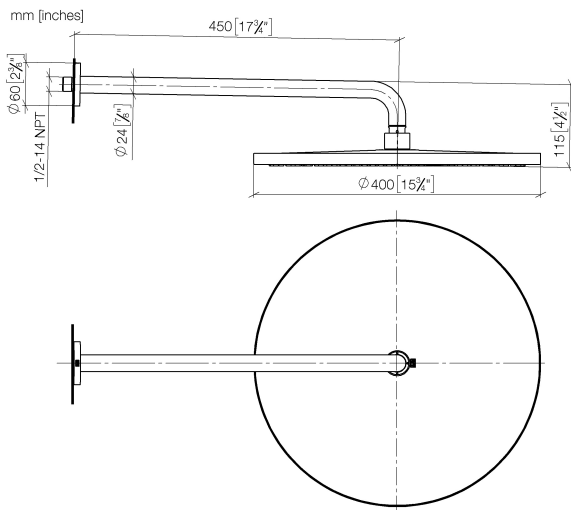

Rain shower with wall fixing FlowReduce 400 mm - Brushed Chrome

TARA

28 658 970

Fits: TARA, LISSÉ, VAIA, META

- 450mm projection
- rain shower Ø 400 mm
- PURE RAIN, max. flow rate 12 l/min (at 3 bar)
- Function from: 12 l/min
- rosette Ø 60 mm
- 1/2" connection
- with anti-scale system
- This product can help a building meet the requirements of Green Building Rating Systems, e.g. LEED®, BREEAM®, DGNB

To be provided by the customer. Zigbee Gateway!

	Brushed Chrome	28 658 970-93
	Chrome	28 658 970-00
	Brushed Platinum	28 658 970-06
	Platinum	28 658 970-08
	Dark Chrome	28 658 970-19
	Light Gold	28 658 970-26
	Brushed Light Gold	28 658 970-27
	Brushed Durabronze (23kt Gold)	28 658 970-28
	Matte Black	28 658 970-33
	Brushed Bronze	28 658 970-42
	Brushed Champagne (22kt Gold)	28 658 970-46
	Champagne (22kt Gold)	28 658 970-47
	Brushed Dark Platinum	28 658 970-99

28 658 970

Flow rate chart

Certificates

LGA_38661.

28 658 970

Parts for other finishes can be found here: [Chrome](#)

Spare parts list

No.	Item Number	Name	Quantity used	Delivery time
1	04 30 31 032 00 90	fixing set	1	2
2	09 17 20 120 90	holder	1	2
3	09 14 10 150 90	seal	2	2
4	09 27 97 015-93	rosette	1	20
5	90 11 03 070 00-93	pipe	1	20
6	09 23 01 075 90	insert	1	2
7	90 12 05 090 20-93	shower	1	20
8	90 30 09 069 00 90	key	1	2