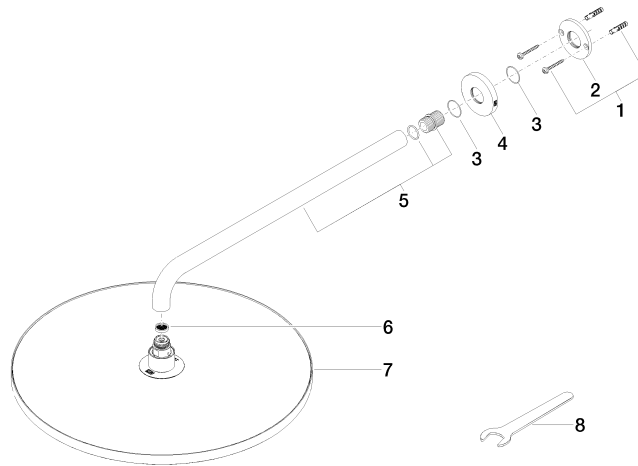

Rain shower with wall fixing FlowReduce 400 mm - Brushed Chrome

TARA

28 658 970

Fits: TARA, LISSÉ, VAIA, META

- 450mm projection
- rain shower Ø 400 mm
- PURE RAIN, max. flow rate 12 l/min (at 3 bar)
- Function from: 12 l/min
- rosette Ø 60 mm
- 1/2" connection
- with anti-scale system
- This product can help a building meet the requirements of Green Building Rating Systems, e.g. LEED®, BREEAM®, DGNB

To be provided by the customer. Zigbee Gateway!

	Brushed Chrome	28 658 970-93
	Chrome	28 658 970-00
	Brushed Platinum	28 658 970-06
	Platinum	28 658 970-08
	Dark Chrome	28 658 970-19
	Light Gold	28 658 970-26
	Brushed Light Gold	28 658 970-27
	Brushed Durabronze (23kt Gold)	28 658 970-28
	Matte Black	28 658 970-33
	Brushed Bronze	28 658 970-42
	Brushed Champagne (22kt Gold)	28 658 970-46
	Champagne (22kt Gold)	28 658 970-47
	Brushed Dark Platinum	28 658 970-99

28 658 970

Flow rate chart

Certificates

LGA_38661.

28 658 970

Parts for other finishes can be found here: [Chrome](#)

Spare parts list

No.	Item Number	Name	Quantity used	Delivery time
1	04 30 31 032 00 90	fixing set	1	2
2	09 17 20 120 90	holder	1	2
3	09 14 10 150 90	seal	2	2
4	09 27 97 015-93	rosette	1	20
5	90 11 03 070 00-93	pipe	1	20
6	09 23 01 075 90	insert	1	2
7	90 12 05 090 20-93	shower	1	20
8	90 30 09 069 00 90	key	1	2