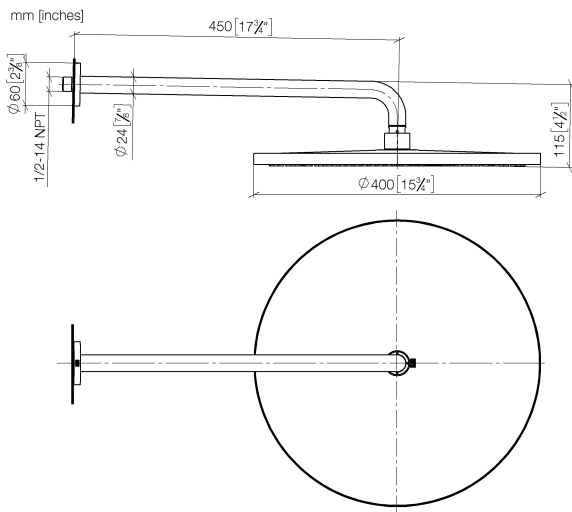

28 658 970

Fits: TARA, LISSÉ, VAIA, META

- 450mm projection
- rain shower Ø 400 mm
- PURE RAIN, max. flow rate 12 l/min (at 3 bar)
- Function from: 12 l/min
- rosette Ø 60 mm
- 1/2" connection
- with anti-scale system
- This product can help a building meet the requirements of Green Building Rating Systems, e.g. LEED®, BREEAM®, DGNB

To be provided by the customer. Zigbee Gateway!

	Brushed Dark Platinum	28 658 970-99
	Chrome	28 658 970-00
	Brushed Platinum	28 658 970-06
	Platinum	28 658 970-08
	Dark Chrome	28 658 970-19
	Light Gold	28 658 970-26
	Brushed Light Gold	28 658 970-27
	Brushed Durabronze (23kt Gold)	28 658 970-28
	Matte Black	28 658 970-33
	Brushed Bronze	28 658 970-42
	Brushed Champagne (22kt Gold)	28 658 970-46
	Champagne (22kt Gold)	28 658 970-47
	Brushed Chrome	28 658 970-93

28 658 970

Flow rate chart

Certificates

LGA_38661.

28 658 970

Parts for other finishes can be found here: [Chrome](#)

Spare parts list

No.	Item Number	Name	Quantity used	Delivery time
1	04 30 31 032 00 90	fixing set	1	2
2	09 17 20 120 90	holder	1	2
3	09 14 10 150 90	seal	2	2
4	09 27 97 015-99	rosette	1	30
5	90 11 03 070 00-99	pipe	1	30
6	09 23 01 075 90	insert	1	2
7	90 12 05 090 20-99	shower	1	30
8	90 30 09 069 00 90	key	1	2