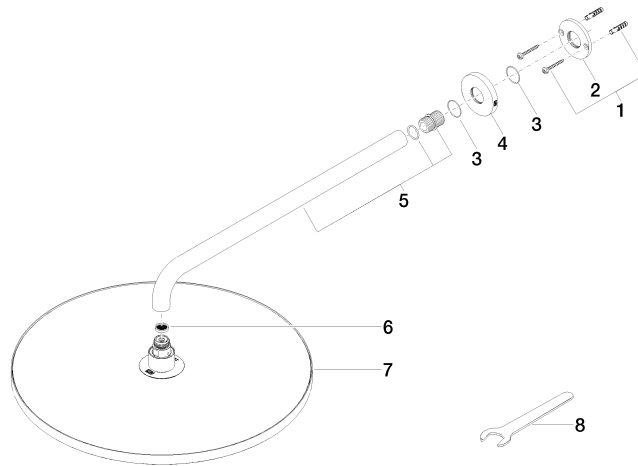

28 658 970

Fits: TARA, LISSÉ, VAIA, META

- 450mm projection
- rain shower Ø 400 mm
- PURE RAIN, max. flow rate 12 l/min (at 3 bar)
- Function from: 12 l/min
- rosette Ø 60 mm
- 1/2" connection
- with anti-scale system
- This product can help a building meet the requirements of Green Building Rating Systems, e.g. LEED®, BREEAM®, DGNB

To be provided by the customer. Zigbee Gateway!

	Brushed Dark Platinum	28 658 970-99
	Chrome	28 658 970-00
	Brushed Platinum	28 658 970-06
	Platinum	28 658 970-08
	Dark Chrome	28 658 970-19
	Light Gold	28 658 970-26
	Brushed Light Gold	28 658 970-27
	Brushed Durabronze (23kt Gold)	28 658 970-28
	Matte Black	28 658 970-33
	Brushed Bronze	28 658 970-42
	Brushed Champagne (22kt Gold)	28 658 970-46
	Champagne (22kt Gold)	28 658 970-47
	Brushed Chrome	28 658 970-93

28 658 970

Flow rate chart

Certificates

LGA_38661.

28 658 970

Parts for other finishes can be found here: [Chrome](#)

Spare parts list

No.	Item Number	Name	Quantity used	Delivery time
1	04 30 31 032 00 90	fixing set	1	2
2	09 17 20 120 90	holder	1	2
3	09 14 10 150 90	seal	2	2
4	09 27 97 015-99	rosette	1	30
5	90 11 03 070 00-99	pipe	1	30
6	09 23 01 075 90	insert	1	2
7	90 12 05 090 20-99	shower	1	30
8	90 30 09 069 00 90	key	1	2