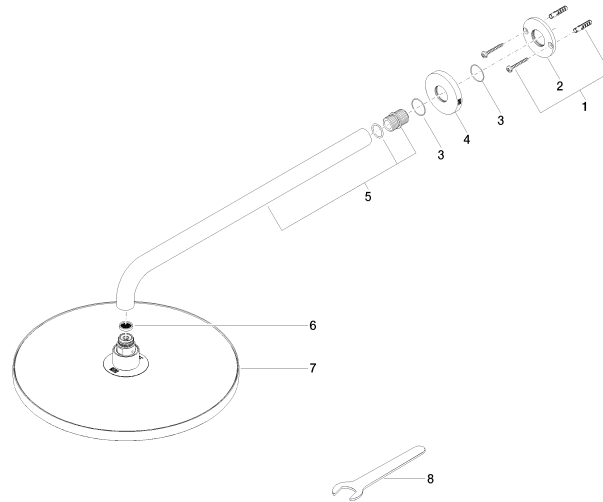

Rain shower with wall fixing FlowReduce 300 mm - Brushed Durabronze (23kt Gold)

TARA

28 678 970

- 450mm projection
- rain shower Ø 300 mm
- PURE RAIN, max. flow rate 9 l/min (at 3 bar)
- Function from: 7 l/min
- rosette Ø 60 mm
- 1/2" connection
- with anti-scale system
- quick clearing
- WRAS
- This product can help a building meet the requirements of Green Building Rating Systems, e.g. LEED®, BREEAM®, DGNB

Fits: TARA, LISSÉ, VAIA, META

	Brushed Durabronze (23kt Gold)	28 678 970-28
	Chrome	28 678 970-00
	Brushed Platinum	28 678 970-06
	Platinum	28 678 970-08
	Dark Chrome	28 678 970-19
	Light Gold	28 678 970-26
	Brushed Light Gold	28 678 970-27
	Matte Black	28 678 970-33
	Brushed Bronze	28 678 970-42
	Brushed Champagne (22kt Gold)	28 678 970-46
	Champagne (22kt Gold)	28 678 970-47
	Brushed Chrome	28 678 970-93
	Brushed Dark Platinum	28 678 970-99

28 678 970
mm [inches]

Flow rate chart

Certificates

LGA_29235.

28 678 970
Parts for other
finishes can be found
here: Chrome

Spare parts list

No.	Item Number	Name	Quantity used	Delivery time
1	04 30 31 032 00 90	fixing set	1	2
2	09 17 20 120 90	holder	1	2
3	09 14 10 150 90	seal	2	2
4	09 27 97 015-28	rosette	1	20
5	90 11 03 070 00-28	pipe	1	20
6	09 23 01 075 90	insert	1	2
7	90 12 05 091 20-28	shower	1	20
8	90 30 09 069 00 90	key	1	2