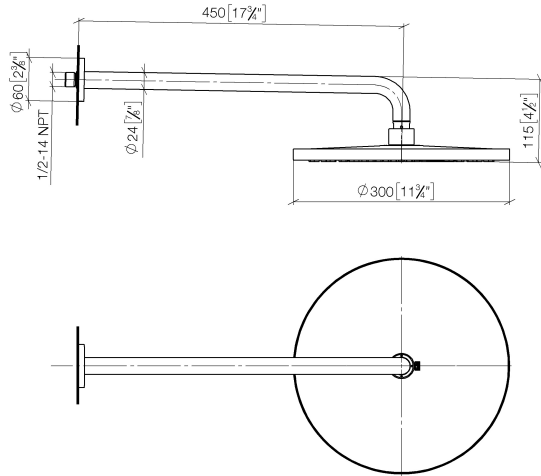

Rain shower with wall fixing FlowReduce 300 mm - Brushed Durabronze (23kt Gold)

TARA

28 678 970

- 450mm projection
- rain shower Ø 300 mm
- PURE RAIN, max. flow rate 9 l/min (at 3 bar)
- Function from: 7 l/min
- rosette Ø 60 mm
- 1/2" connection
- with anti-scale system
- quick clearing
- WRAS
- This product can help a building meet the requirements of Green Building Rating Systems, e.g. LEED®, BREEAM®, DGNB

Fits: TARA, LISSÉ, VAIA, META

	Brushed Durabronze (23kt Gold)	28 678 970-28
	Chrome	28 678 970-00
	Brushed Platinum	28 678 970-06
	Platinum	28 678 970-08
	Dark Chrome	28 678 970-19
	Light Gold	28 678 970-26
	Brushed Light Gold	28 678 970-27
	Matte Black	28 678 970-33
	Brushed Bronze	28 678 970-42
	Brushed Champagne (22kt Gold)	28 678 970-46
	Champagne (22kt Gold)	28 678 970-47
	Brushed Chrome	28 678 970-93
	Brushed Dark Platinum	28 678 970-99

28 678 970
mm [inches]

Flow rate chart

Certificates

LGA_29235.

28 678 970
Parts for other
finishes can be found
here: Chrome

Spare parts list

No.	Item Number	Name	Quantity used	Delivery time
1	04 30 31 032 00 90	fixing set	1	2
2	09 17 20 120 90	holder	1	2
3	09 14 10 150 90	seal	2	2
4	09 27 97 015-28	rosette	1	20
5	90 11 03 070 00-28	pipe	1	20
6	09 23 01 075 90	insert	1	2
7	90 12 05 091 20-28	shower	1	20
8	90 30 09 069 00 90	key	1	2