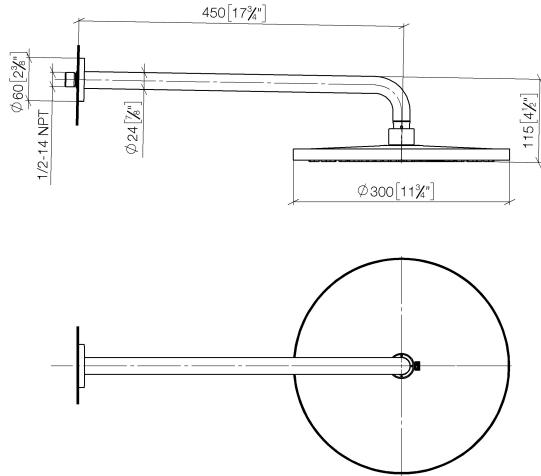

28 678 970

Fits: TARA, LISSÉ, VAIA, META

- 450mm projection
- rain shower Ø 300 mm
- PURE RAIN, max. flow rate 9 l/min (at 3 bar)
- Function from: 7 l/min
- rosette Ø 60 mm
- 1/2" connection
- with anti-scale system
- quick clearing
- WRAS
- This product can help a building meet the requirements of Green Building Rating Systems, e.g. LEED®, BREEAM®, DGNB

	Matte Black	28 678 970-33
	Chrome	28 678 970-00
	Brushed Platinum	28 678 970-06
	Platinum	28 678 970-08
	Dark Chrome	28 678 970-19
	Light Gold	28 678 970-26
	Brushed Light Gold	28 678 970-27
	Brushed Durabronze (23kt Gold)	28 678 970-28
	Brushed Bronze	28 678 970-42
	Brushed Champagne (22kt Gold)	28 678 970-46
	Champagne (22kt Gold)	28 678 970-47
	Brushed Chrome	28 678 970-93
	Brushed Dark Platinum	28 678 970-99

28 678 970

mm [inches]

Flow rate chart

Certificates

LGA\_29235.

28 678 970

Parts for other finishes can be found here: [Chrome](#)

### Spare parts list

No.	Item Number	Name	Quantity used	Delivery time
1	04 30 31 032 00 90	fixing set	1	2
2	09 17 20 120 90	holder	1	2
3	09 14 10 150 90	seal	2	2
4	09 27 97 015-33	rosette	1	30
5	90 11 03 070 00-33	pipe	1	30
6	09 23 01 075 90	insert	1	2
7	90 12 05 091 20-33	shower	1	30
8	90 30 09 069 00 90	key	1	2