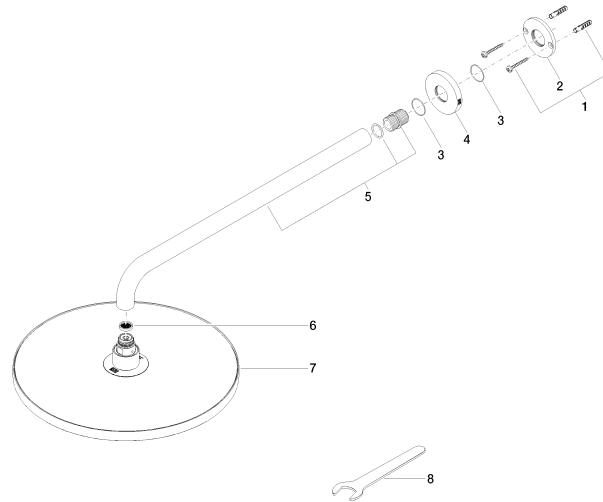

28 678 970

Fits: TARA, LISSÉ, VAIA, META

- 450mm projection
- rain shower Ø 300 mm
- PURE RAIN, max. flow rate 9 l/min (at 3 bar)
- Function from: 7 l/min
- rosette Ø 60 mm
- 1/2" connection
- with anti-scale system
- quick clearing
- WRAS
- This product can help a building meet the requirements of Green Building Rating Systems, e.g. LEED®, BREEAM®, DGNB

28 678 970

mm [inches]

Flow rate chart

Certificates

LGA\_29235.

28 678 970

Parts for other finishes can be found here: [Chrome](#)

### Spare parts list

No.	Item Number	Name	Quantity used	Delivery time
1	04 30 31 032 00 90	fixing set	1	2
2	09 17 20 120 90	holder	1	2
3	09 14 10 150 90	seal	2	2
4	09 27 97 015-33	rosette	1	30
5	90 11 03 070 00-33	pipe	1	30
6	09 23 01 075 90	insert	1	2
7	90 12 05 091 20-33	shower	1	30
8	90 30 09 069 00 90	key	1	2