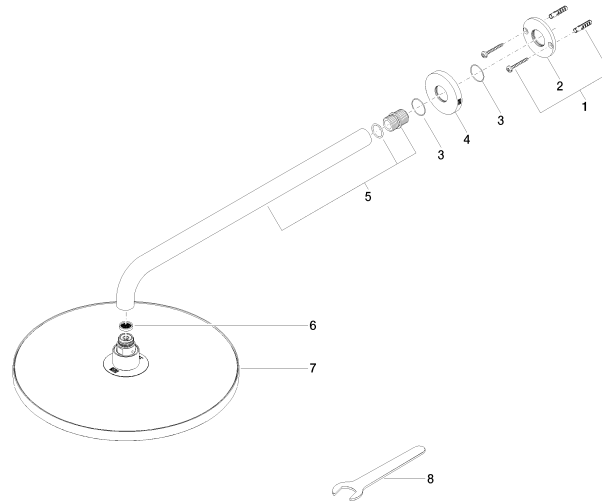

28 678 970

Fits: TARA, LISSÉ, VAIA, META

- 450mm projection
- rain shower Ø 300 mm
- PURE RAIN, max. flow rate 9 l/min (at 3 bar)
- Function from: 7 l/min
- rosette Ø 60 mm
- 1/2" connection
- with anti-scale system
- quick clearing
- WRAS
- This product can help a building meet the requirements of Green Building Rating Systems, e.g. LEED®, BREEAM®, DGNB

28 678 970

mm [inches]

Flow rate chart

Certificates

LGA\_29235.

28 678 970

Parts for other finishes can be found here: [Chrome](#)

### Spare parts list

No.	Item Number	Name	Quantity used	Delivery time
1	04 30 31 032 00 90	fixing set	1	2
2	09 17 20 120 90	holder	1	2
3	09 14 10 150 90	seal	2	2
4	09 27 97 015-42	rosette	1	60
5	90 11 03 070 00-42	pipe	1	30
6	09 23 01 075 90	insert	1	2
7	90 12 05 091 20-42	shower	1	30
8	90 30 09 069 00 90	key	1	2