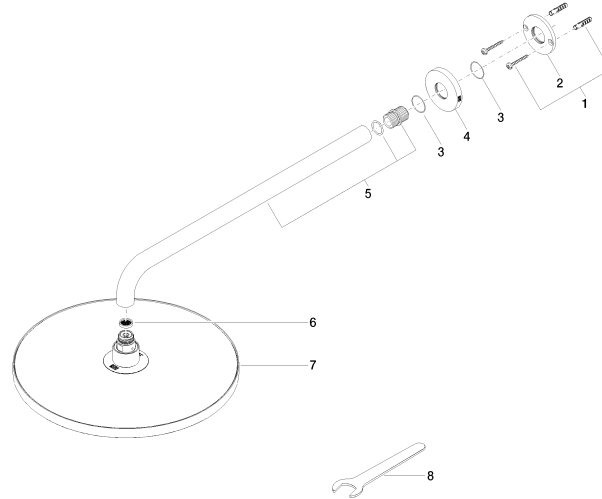

28 678 970

- 450mm projection
- rain shower Ø 300 mm
- PURE RAIN, max. flow rate 9 l/min (at 3 bar)
- Function from: 7 l/min
- rosette Ø 60 mm
- 1/2" connection
- with anti-scale system
- quick clearing
- This product can help a building meet the requirements of Green Building Rating Systems, e.g. LEED®, BREEAM®, DGNB

Fits: TARA, LISSÉ, VAIA, META

	Champagne (22kt Gold)	28 678 970-47
	Chrome	28 678 970-00
	Brushed Platinum	28 678 970-06
	Platinum	28 678 970-08
	Dark Chrome	28 678 970-19
	Light Gold	28 678 970-26
	Brushed Light Gold	28 678 970-27
	Brushed Durabronze (23kt Gold)	28 678 970-28
	Matte Black	28 678 970-33
	Brushed Bronze	28 678 970-42
	Brushed Champagne (22kt Gold)	28 678 970-46
	Brushed Chrome	28 678 970-93
	Brushed Dark Platinum	28 678 970-99

28 678 970

mm [inches]

Flow rate chart

Certificates

LGA_29235.

28 678 970

Parts for other finishes can be found here: [Chrome](#)

Spare parts list

No.	Item Number	Name	Quantity used	Delivery time
1	04 30 31 032 00 90	fixing set	1	2
2	09 17 20 120 90	holder	1	2
3	09 14 10 150 90	seal	2	2
4	09 27 97 015-47	rosette	1	30
5	90 11 03 070 00-47	pipe	1	30
6	09 23 01 075 90	insert	1	2
7	90 12 05 091 20-47	shower	1	30
8	90 30 09 069 00 90	key	1	2