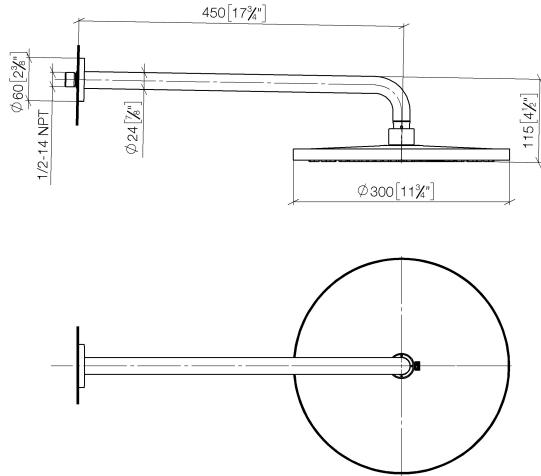

28 678 970

Fits: TARA, LISSÉ, VAIA, META

- 450mm projection
- rain shower Ø 300 mm
- PURE RAIN, max. flow rate 9 l/min (at 3 bar)
- Function from: 7 l/min
- rosette Ø 60 mm
- 1/2" connection
- with anti-scale system
- quick clearing
- This product can help a building meet the requirements of Green Building Rating Systems, e.g. LEED®, BREEAM®, DGNB

	Brushed Dark Platinum	28 678 970-99
	Chrome	28 678 970-00
	Brushed Platinum	28 678 970-06
	Platinum	28 678 970-08
	Dark Chrome	28 678 970-19
	Light Gold	28 678 970-26
	Brushed Light Gold	28 678 970-27
	Brushed Durabronze (23kt Gold)	28 678 970-28
	Matte Black	28 678 970-33
	Brushed Bronze	28 678 970-42
	Brushed Champagne (22kt Gold)	28 678 970-46
	Champagne (22kt Gold)	28 678 970-47
	Brushed Chrome	28 678 970-93

28 678 970

mm [inches]

Flow rate chart

Certificates

LGA_29235.

28 678 970

Parts for other finishes can be found here: [Chrome](#)

Spare parts list

No.	Item Number	Name	Quantity used	Delivery time
1	04 30 31 032 00 90	fixing set	1	2
2	09 17 20 120 90	holder	1	2
3	09 14 10 150 90	seal	2	2
4	09 27 97 015-99	rosette	1	30
5	90 11 03 070 00-99	pipe	1	30
6	09 23 01 075 90	insert	1	2
7	90 12 05 091 20-99	shower	1	30
8	90 30 09 069 00 90	key	1	2