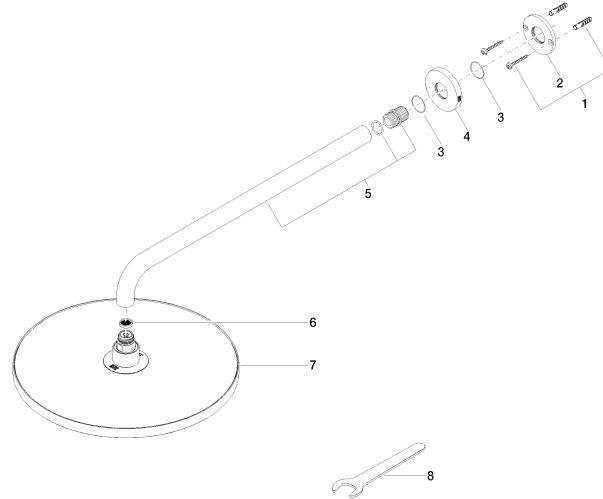

28 678 970

Fits: TARA, LISSÉ, VAIA, META

- 450mm projection
- rain shower Ø 300 mm
- PURE RAIN, max. flow rate 9 l/min (at 3 bar)
- Function from: 7 l/min
- rosette Ø 60 mm
- 1/2" connection
- with anti-scale system
- quick clearing
- This product can help a building meet the requirements of Green Building Rating Systems, e.g. LEED®, BREEAM®, DGNB

28 678 970

mm [inches]

Flow rate chart

Certificates

LGA_29235.

28 678 970

Parts for other finishes can be found here: [Chrome](#)

Spare parts list

No.	Item Number	Name	Quantity used	Delivery time
1	04 30 31 032 00 90	fixing set	1	2
2	09 17 20 120 90	holder	1	2
3	09 14 10 150 90	seal	2	2
4	09 27 97 015-99	rosette	1	30
5	90 11 03 070 00-99	pipe	1	30
6	09 23 01 075 90	insert	1	2
7	90 12 05 091 20-99	shower	1	30
8	90 30 09 069 00 90	key	1	2