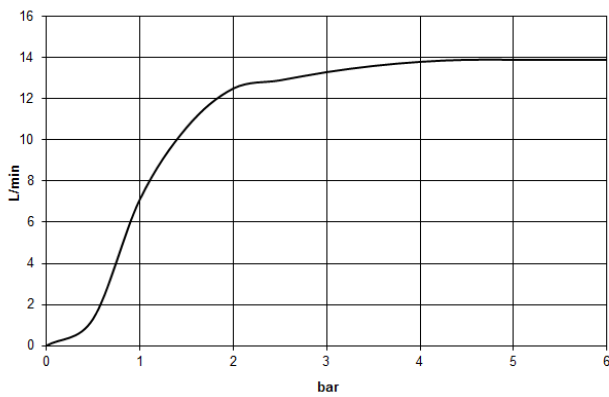

Rain shower with wall fixing 300 mm - Brushed Dark Platinum

IMO

28 679 670

- 450mm projection
- rain shower Ø 300 mm
- PURE RAIN, max. flow rate 14 l/min (at 3 bar)
- Function from: 10 l/min
- rosette 65 x 65 mm
- 1/2" connection
- with anti-scale system
- quick clearing
- WRAS 2212012

Recommended miscellaneous

- Concealed wall elbow -** 35 085 970 90
- max. recess depth 163 mm
 - min. recess depth 90 mm

28 679 670

mm [inches]

Flow rate chart

Certificates

WRAS_2212012. LGA_29235.

28 679 670