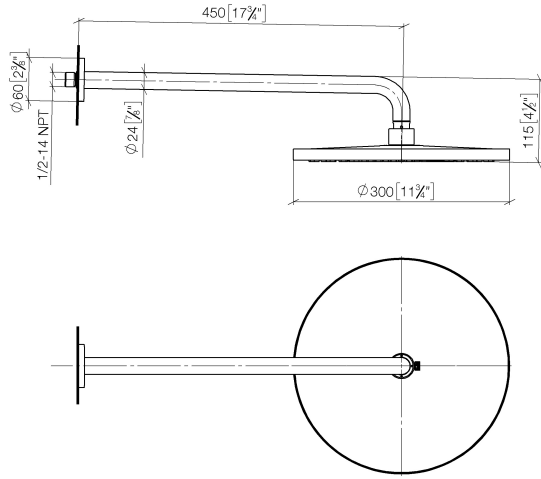

Rain shower with wall fixing 300 mm - Brushed Platinum

TARA

28 679 970

- 450mm projection
- rain shower Ø 300 mm
- PURE RAIN, max. flow rate 14 l/min (at 3 bar)
- Function from: 10 l/min
- rosette Ø 60 mm
- 1/2" connection
- with anti-scale system
- quick clearing
- WRAS 2212012

Fits: TARA, LISSÉ, VAIA, META

	Brushed Platinum	28 679 970-06
	Chrome	28 679 970-00
	Platinum	28 679 970-08
	Dark Chrome	28 679 970-19
	Light Gold	28 679 970-26
	Brushed Light Gold	28 679 970-27
	Brushed Durabrass (23kt Gold)	28 679 970-28
	Matte Black	28 679 970-33
	Brushed Bronze	28 679 970-42
	Brushed Champagne (22kt Gold)	28 679 970-46
	Champagne (22kt Gold)	28 679 970-47
	Brushed Chrome	28 679 970-93
	Brushed Dark Platinum	28 679 970-99

Recommended miscellaneous

- Concealed wall elbow -** 35 085 970 90
- max. recess depth 163 mm
 - min. recess depth 90 mm

28 679 970

mm [inches]

Flow rate chart

Certificates

WRAS_2212012.

DVGW_DW-
6517DN0118.

LGA_29235.

28 679 970

Spare parts list

No.	Item Number	Name	Quantity used	Delivery time
1	04 30 31 032 00 90	fixing set	1	2
2	09 17 20 120 90	holder	1	2
3	09 14 10 150 90	seal	2	2
4	09 27 97 015-06	rosette	1	10
5	90 11 03 070 00-06	pipe	1	10
6	09 23 01 075 90	insert	1	2
7	04 12 05 091 00-06	shower	1	10
8	90 30 09 069 00 90	key	1	2