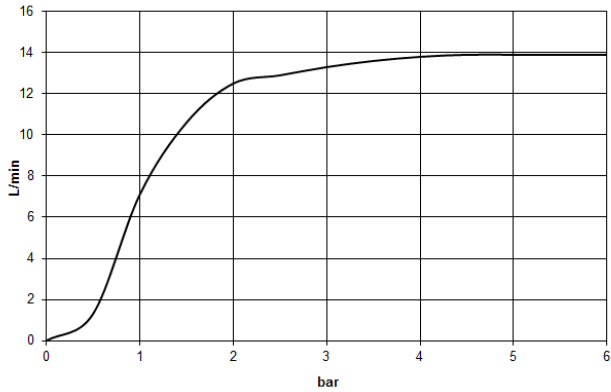

Rain shower with wall fixing 300 mm - Brushed Platinum

TARA

28 679 970

- 450mm projection
- rain shower Ø 300 mm
- PURE RAIN, max. flow rate 14 l/min (at 3 bar)
- Function from: 10 l/min
- rosette Ø 60 mm
- 1/2" connection
- with anti-scale system
- quick clearing
- WRAS 2212012

Recommended miscellaneous

- Concealed wall elbow -** 35 085 970 90
- max. recess depth 163 mm
 - min. recess depth 90 mm

28 679 970

mm [inches]

Flow rate chart

Certificates

WRAS_2212012.

DVGW_DW-
6517DN0118.