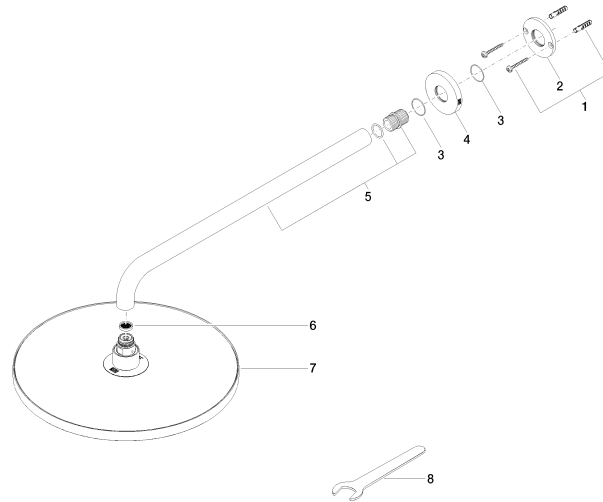

Rain shower with wall fixing 300 mm - Brushed Platinum

TARA

28 679 970

- 450mm projection
- rain shower Ø 300 mm
- PURE RAIN, max. flow rate 14 l/min (at 3 bar)
- Function from: 10 l/min
- rosette Ø 60 mm
- 1/2" connection
- with anti-scale system
- quick clearing
- WRAS 2212012

Fits: TARA, LISSÉ, VAIA, META

	Brushed Platinum	28 679 970-06
	Chrome	28 679 970-00
	Platinum	28 679 970-08
	Dark Chrome	28 679 970-19
	Light Gold	28 679 970-26
	Brushed Light Gold	28 679 970-27
	Brushed Durabrass (23kt Gold)	28 679 970-28
	Matte Black	28 679 970-33
	Brushed Bronze	28 679 970-42
	Brushed Champagne (22kt Gold)	28 679 970-46
	Champagne (22kt Gold)	28 679 970-47
	Brushed Chrome	28 679 970-93
	Brushed Dark Platinum	28 679 970-99

Recommended miscellaneous

- Concealed wall elbow -** 35 085 970 90
- max. recess depth 163 mm
 - min. recess depth 90 mm

28 679 970

mm [inches]

Flow rate chart

Certificates

WRAS_2212012.

DVGW_DW-
6517DN0118.

LGA_29235.

28 679 970

Spare parts list

No.	Item Number	Name	Quantity used	Delivery time
1	04 30 31 032 00 90	fixing set	1	2
2	09 17 20 120 90	holder	1	2
3	09 14 10 150 90	seal	2	2
4	09 27 97 015-06	rosette	1	10
5	90 11 03 070 00-06	pipe	1	10
6	09 23 01 075 90	insert	1	2
7	04 12 05 091 00-06	shower	1	10
8	90 30 09 069 00 90	key	1	2