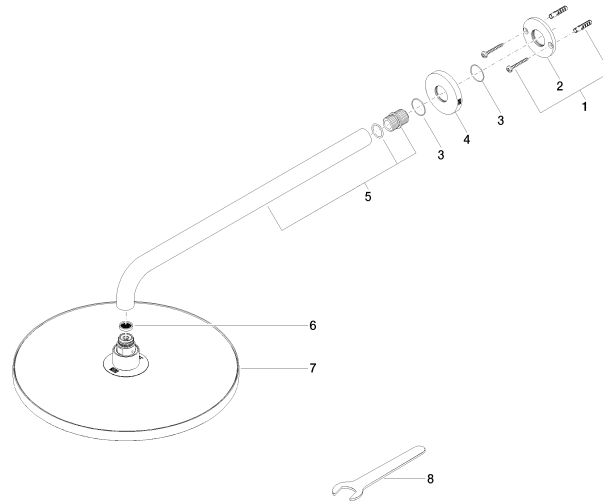

Rain shower with wall fixing 300 mm - Platinum

TARA

28 679 970

- 450mm projection
- rain shower Ø 300 mm
- PURE RAIN, max. flow rate 14 l/min (at 3 bar)
- Function from: 10 l/min
- rosette Ø 60 mm
- 1/2" connection
- with anti-scale system
- quick clearing
- WRAS 1707033

Fits: TARA, LISSÉ, VAIA, META

	Platinum	28 679 970-08
	Chrome	28 679 970-00
	Brushed Platinum	28 679 970-06
	Dark Chrome	28 679 970-19
	Light Gold	28 679 970-26
	Brushed Light Gold	28 679 970-27
	Brushed Durabrass (23kt Gold)	28 679 970-28
	Matte Black	28 679 970-33
	Brushed Bronze	28 679 970-42
	Brushed Champagne (22kt Gold)	28 679 970-46
	Champagne (22kt Gold)	28 679 970-47
	Brushed Chrome	28 679 970-93
	Brushed Dark Platinum	28 679 970-99

Recommended miscellaneous

- Concealed wall elbow -** 35 085 970 90
- max. recess depth 163 mm
 - min. recess depth 90 mm

28 679 970

mm [inches]

Flow rate chart

Certificates

WRAS_2212012.

DVGW_DW-
6517DN0118.

LGA_29235.

28 679 970

Spare parts list

No.	Item Number	Name	Quantity used	Delivery time
1	04 30 31 032 00 90	fixing set	1	2
2	09 17 20 120 90	holder	1	2
3	09 14 10 150 90	seal	2	2
4	09 27 97 015-08	rosette	1	40
5	90 11 03 070 00-08	pipe	1	40
6	09 23 01 075 90	insert	1	2
7	04 12 05 091 00-08	shower	1	40
8	90 30 09 069 00 90	key	1	2