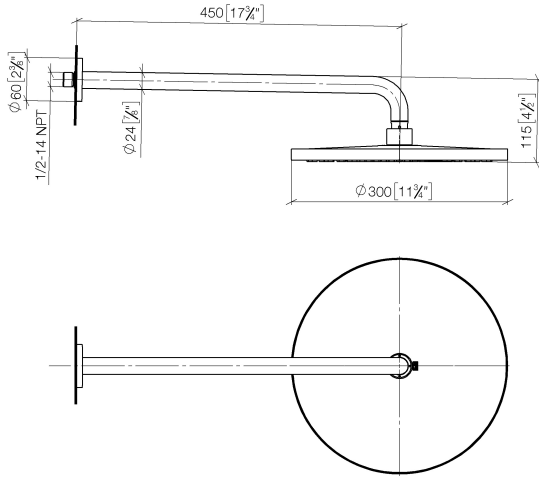

Rain shower with wall fixing 300 mm - Platinum

TARA

28 679 970

- 450mm projection
- rain shower Ø 300 mm
- PURE RAIN, max. flow rate 14 l/min (at 3 bar)
- Function from: 10 l/min
- rosette Ø 60 mm
- 1/2" connection
- with anti-scale system
- quick clearing
- WRAS 1707033

Fits: TARA, LISSÉ, VAIA, META

	Platinum	28 679 970-08
	Chrome	28 679 970-00
	Brushed Platinum	28 679 970-06
	Dark Chrome	28 679 970-19
	Light Gold	28 679 970-26
	Brushed Light Gold	28 679 970-27
	Brushed Durabrass (23kt Gold)	28 679 970-28
	Matte Black	28 679 970-33
	Brushed Bronze	28 679 970-42
	Brushed Champagne (22kt Gold)	28 679 970-46
	Champagne (22kt Gold)	28 679 970-47
	Brushed Chrome	28 679 970-93
	Brushed Dark Platinum	28 679 970-99

Recommended miscellaneous

- Concealed wall elbow -** 35 085 970 90
- max. recess depth 163 mm
 - min. recess depth 90 mm

28 679 970

mm [inches]

Flow rate chart

Certificates

WRAS_2212012.

DVGW_DW-
6517DN0118.

LGA_29235.

28 679 970

Spare parts list

No.	Item Number	Name	Quantity used	Delivery time
1	04 30 31 032 00 90	fixing set	1	2
2	09 17 20 120 90	holder	1	2
3	09 14 10 150 90	seal	2	2
4	09 27 97 015-08	rosette	1	40
5	90 11 03 070 00-08	pipe	1	40
6	09 23 01 075 90	insert	1	2
7	04 12 05 091 00-08	shower	1	40
8	90 30 09 069 00 90	key	1	2