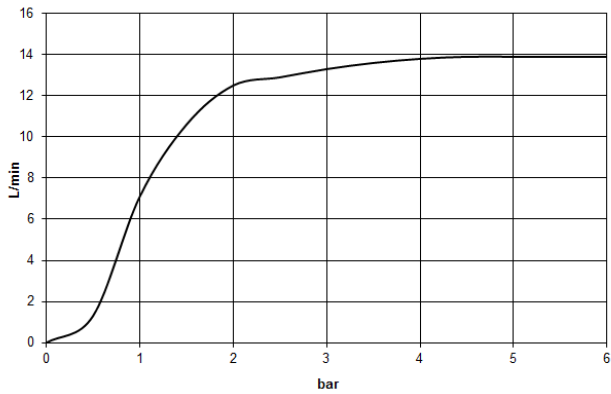

Rain shower with wall fixing 300 mm - Platinum

TARA

28 679 970

- 450mm projection
- rain shower Ø 300 mm
- PURE RAIN, max. flow rate 14 l/min (at 3 bar)
- Function from: 10 l/min
- rosette Ø 60 mm
- 1/2" connection
- with anti-scale system
- quick clearing
- WRAS 1707033

Recommended miscellaneous

- Concealed wall elbow -** 35 085 970 90
- max. recess depth 163 mm
 - min. recess depth 90 mm

28 679 970

mm [inches]

Flow rate chart

Certificates

WRAS_2212012.

DVGW_DW-
6517DN0118.