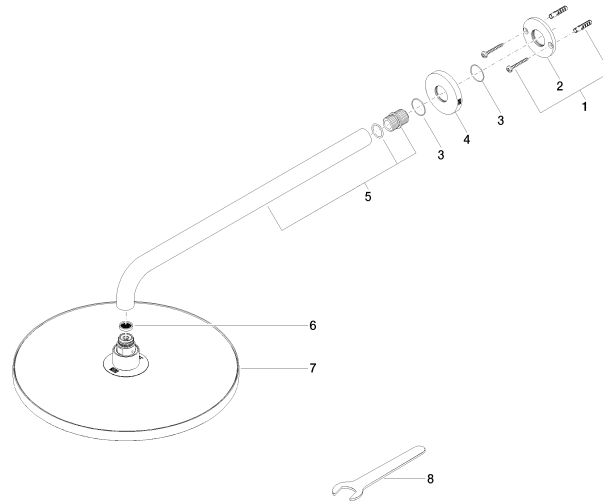

Rain shower with wall fixing 300 mm - Light Gold

TARA

28 679 970

- 450mm projection
- rain shower Ø 300 mm
- PURE RAIN, max. flow rate 14 l/min (at 3 bar)
- Function from: 10 l/min
- rosette Ø 60 mm
- 1/2" connection
- with anti-scale system
- quick clearing
- WRAS 2212012

Fits: TARA, LISSÉ, VAIA, META

	Light Gold	28 679 970-26
	Chrome	28 679 970-00
	Brushed Platinum	28 679 970-06
	Platinum	28 679 970-08
	Dark Chrome	28 679 970-19
	Brushed Light Gold	28 679 970-27
	Brushed Durabrass (23kt Gold)	28 679 970-28
	Matte Black	28 679 970-33
	Brushed Bronze	28 679 970-42
	Brushed Champagne (22kt Gold)	28 679 970-46
	Champagne (22kt Gold)	28 679 970-47
	Brushed Chrome	28 679 970-93
	Brushed Dark Platinum	28 679 970-99

Recommended miscellaneous

- Concealed wall elbow -** 35 085 970 90
- min. recess depth 90 mm
 - max. recess depth 163 mm

28 679 970

mm [inches]

Flow rate chart

Certificates

WRAS_2212012.

DVGW_DW-
6517DN0118.

LGA_29235.

28 679 970

Spare parts list

No.	Item Number	Name	Quantity used	Delivery time
1	04 30 31 032 00 90	fixing set	1	2
2	09 17 20 120 90	holder	1	2
3	09 14 10 150 90	seal	2	2
4	09 27 97 015-26	rosette	1	60
5	90 11 03 070 00-26	pipe	1	30
6	09 23 01 075 90	insert	1	2
7	04 12 05 091 00-26	shower	1	60
8	90 30 09 069 00 90	key	1	2