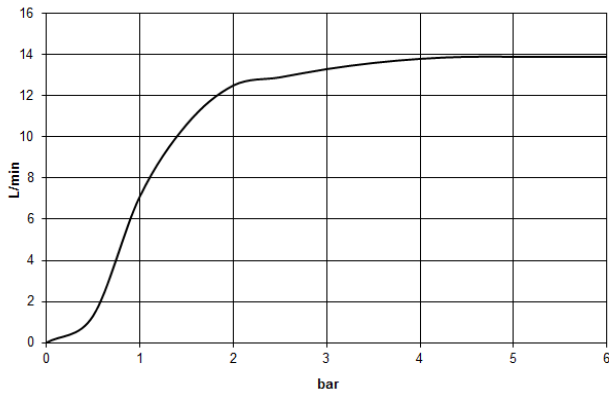

Rain shower with wall fixing 300 mm - Light Gold

TARA

28 679 970

- 450mm projection
- rain shower Ø 300 mm
- PURE RAIN, max. flow rate 14 l/min (at 3 bar)
- Function from: 10 l/min
- rosette Ø 60 mm
- 1/2" connection
- with anti-scale system
- quick clearing
- WRAS 2212012

Recommended miscellaneous

- Concealed wall elbow -** 35 085 970 90
- min. recess depth 90 mm
 - max. recess depth 163 mm

28 679 970

mm [inches]

Flow rate chart

Certificates

WRAS_2212012.

DVGW_DW-
6517DN0118.