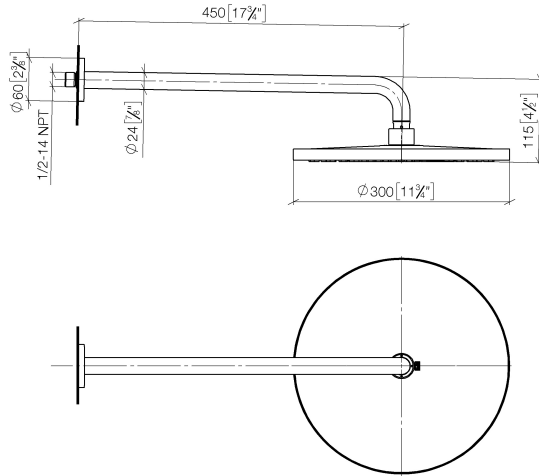

Rain shower with wall fixing 300 mm - Light Gold

TARA

28 679 970

- 450mm projection
- rain shower Ø 300 mm
- PURE RAIN, max. flow rate 14 l/min (at 3 bar)
- Function from: 10 l/min
- rosette Ø 60 mm
- 1/2" connection
- with anti-scale system
- quick clearing
- WRAS 2212012

Fits: TARA, LISSÉ, VAIA, META

	Light Gold	28 679 970-26
	Chrome	28 679 970-00
	Brushed Platinum	28 679 970-06
	Platinum	28 679 970-08
	Dark Chrome	28 679 970-19
	Brushed Light Gold	28 679 970-27
	Brushed Durabrass (23kt Gold)	28 679 970-28
	Matte Black	28 679 970-33
	Brushed Bronze	28 679 970-42
	Brushed Champagne (22kt Gold)	28 679 970-46
	Champagne (22kt Gold)	28 679 970-47
	Brushed Chrome	28 679 970-93
	Brushed Dark Platinum	28 679 970-99

Recommended miscellaneous

- Concealed wall elbow -** 35 085 970 90
- min. recess depth 90 mm
 - max. recess depth 163 mm

28 679 970

mm [inches]

Flow rate chart

Certificates

WRAS_2212012.

DVGW_DW-
6517DN0118.

LGA_29235.

28 679 970

Spare parts list

No.	Item Number	Name	Quantity used	Delivery time
1	04 30 31 032 00 90	fixing set	1	2
2	09 17 20 120 90	holder	1	2
3	09 14 10 150 90	seal	2	2
4	09 27 97 015-26	rosette	1	60
5	90 11 03 070 00-26	pipe	1	30
6	09 23 01 075 90	insert	1	2
7	04 12 05 091 00-26	shower	1	60
8	90 30 09 069 00 90	key	1	2