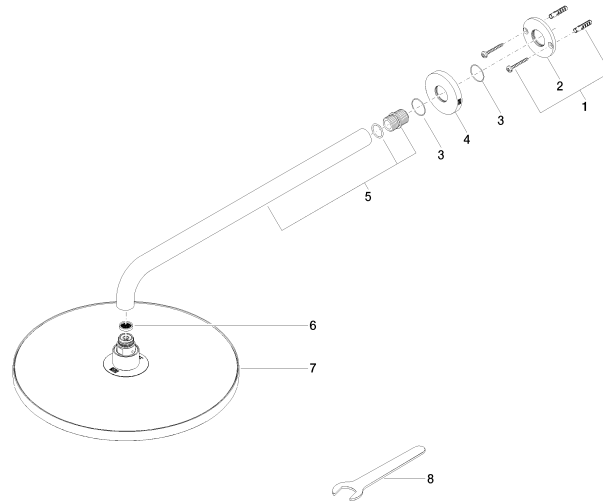

Rain shower with wall fixing 300 mm - Brushed Durabrand (23kt Gold)

TARA

28 679 970

- 450mm projection
- rain shower Ø 300 mm
- PURE RAIN, max. flow rate 14 l/min (at 3 bar)
- Function from: 10 l/min
- rosette Ø 60 mm
- 1/2" connection
- with anti-scale system
- quick clearing
- WRAS 2212012

Fits: TARA, LISSÉ, VAIA, META

	Brushed Durabrand (23kt Gold)	28 679 970-28
	Chrome	28 679 970-00
	Brushed Platinum	28 679 970-06
	Platinum	28 679 970-08
	Dark Chrome	28 679 970-19
	Light Gold	28 679 970-26
	Brushed Light Gold	28 679 970-27
	Matte Black	28 679 970-33
	Brushed Bronze	28 679 970-42
	Brushed Champagne (22kt Gold)	28 679 970-46
	Champagne (22kt Gold)	28 679 970-47
	Brushed Chrome	28 679 970-93
	Brushed Dark Platinum	28 679 970-99

Recommended miscellaneous

Concealed wall elbow -

- max. recess depth 163 mm
- min. recess depth 90 mm

35 085 970 90

28 679 970

mm [inches]

Flow rate chart

Certificates

WRAS_2212012.

DVGW_DW-
6517DN0118.

LGA_29235.

28 679 970

Spare parts list

No.	Item Number	Name	Quantity used	Delivery time
1	04 30 31 032 00 90	fixing set	1	2
2	09 17 20 120 90	holder	1	2
3	09 14 10 150 90	seal	2	2
4	09 27 97 015-28	rosette	1	20
5	90 11 03 070 00-28	pipe	1	20
6	09 23 01 075 90	insert	1	2
7	04 12 05 091 00-28	shower	1	20
8	90 30 09 069 00 90	key	1	2