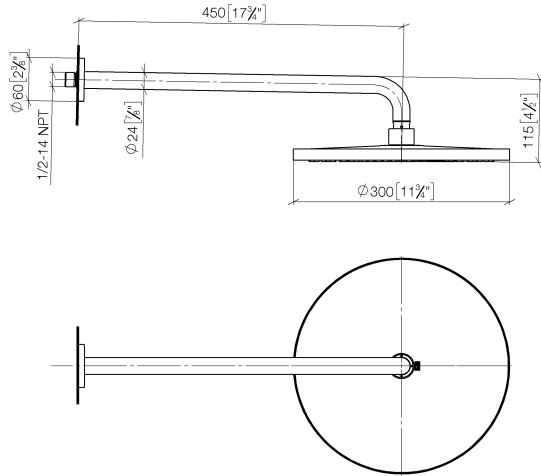

Rain shower with wall fixing 300 mm - Brushed Durabrand (23kt Gold)

TARA

28 679 970

- 450mm projection
- rain shower Ø 300 mm
- PURE RAIN, max. flow rate 14 l/min (at 3 bar)
- Function from: 10 l/min
- rosette Ø 60 mm
- 1/2" connection
- with anti-scale system
- quick clearing
- WRAS 2212012

Recommended miscellaneous

Concealed wall elbow -

- max. recess depth 163 mm
- min. recess depth 90 mm

35 085 970 90

28 679 970

mm [inches]

Flow rate chart

Certificates

WRAS_2212012.

DVGW_DW-
6517DN0118.

LGA_29235.

28 679 970

Spare parts list

No.	Item Number	Name	Quantity used	Delivery time
1	04 30 31 032 00 90	fixing set	1	2
2	09 17 20 120 90	holder	1	2
3	09 14 10 150 90	seal	2	2
4	09 27 97 015-28	rosette	1	20
5	90 11 03 070 00-28	pipe	1	20
6	09 23 01 075 90	insert	1	2
7	04 12 05 091 00-28	shower	1	20
8	90 30 09 069 00 90	key	1	2