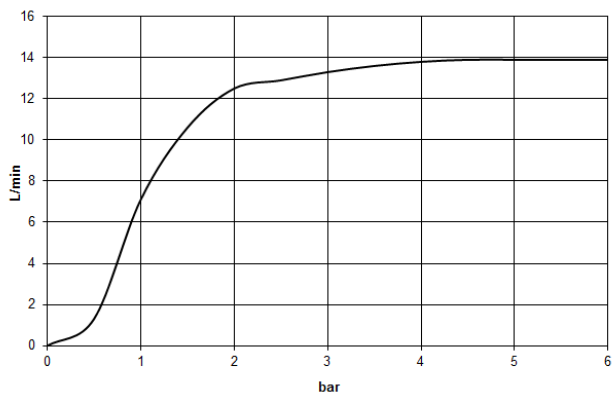

Rain shower with wall fixing 300 mm - Brushed Durabrand (23kt Gold)

TARA

28 679 970

- 450mm projection
- rain shower Ø 300 mm
- PURE RAIN, max. flow rate 14 l/min (at 3 bar)
- Function from: 10 l/min
- rosette Ø 60 mm
- 1/2" connection
- with anti-scale system
- quick clearing
- WRAS 2212012

Recommended miscellaneous

Concealed wall elbow -

- max. recess depth 163 mm
- min. recess depth 90 mm

35 085 970 90

28 679 970

mm [inches]

Flow rate chart

Certificates