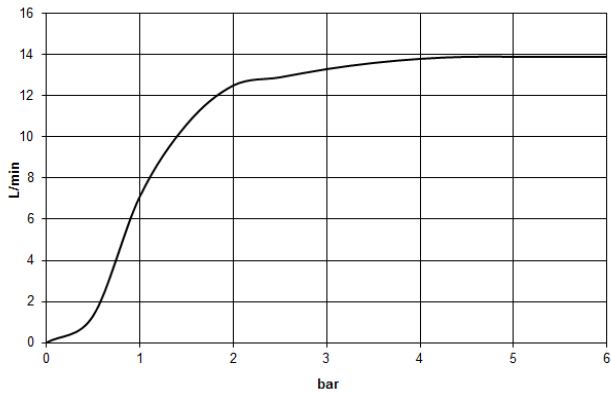

Rain shower with wall fixing 300 mm - Matte Black

TARA

28 679 970

- 450mm projection
- rain shower Ø 300 mm
- PURE RAIN, max. flow rate 14 l/min (at 3 bar)
- Function from: 10 l/min
- rosette Ø 60 mm
- 1/2" connection
- with anti-scale system
- quick clearing
- WRAS 2212012

Recommended miscellaneous

- Concealed wall elbow -** 35 085 970 90
- max. recess depth 163 mm
 - min. recess depth 90 mm

28 679 970

mm [inches]

Flow rate chart

Certificates

WRAS_2212012.

DVGW_DW-
6517DN0118.