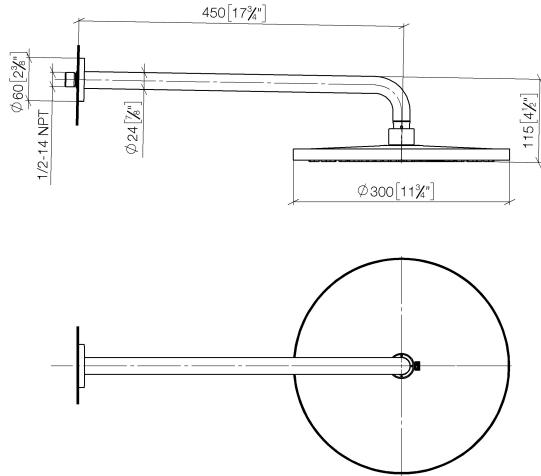

Rain shower with wall fixing 300 mm - Matte Black

TARA

28 679 970

- 450mm projection
- rain shower Ø 300 mm
- PURE RAIN, max. flow rate 14 l/min (at 3 bar)
- Function from: 10 l/min
- rosette Ø 60 mm
- 1/2" connection
- with anti-scale system
- quick clearing
- WRAS 2212012

Fits: TARA, LISSÉ, VAIA, META

	Matte Black	28 679 970-33
	Chrome	28 679 970-00
	Brushed Platinum	28 679 970-06
	Platinum	28 679 970-08
	Dark Chrome	28 679 970-19
	Light Gold	28 679 970-26
	Brushed Light Gold	28 679 970-27
	Brushed Durabronze (23kt Gold)	28 679 970-28
	Brushed Bronze	28 679 970-42
	Brushed Champagne (22kt Gold)	28 679 970-46
	Champagne (22kt Gold)	28 679 970-47
	Brushed Chrome	28 679 970-93
	Brushed Dark Platinum	28 679 970-99

Recommended miscellaneous

- Concealed wall elbow -** 35 085 970 90
- max. recess depth 163 mm
 - min. recess depth 90 mm

28 679 970

mm [inches]

Flow rate chart

Certificates

WRAS_2212012.

DVGW_DW-
6517DN0118.

LGA_29235.

28 679 970

Spare parts list

No.	Item Number	Name	Quantity used	Delivery time
1	04 30 31 032 00 90	fixing set	1	2
2	09 17 20 120 90	holder	1	2
3	09 14 10 150 90	seal	2	2
4	09 27 97 015-33	rosette	1	30
5	90 11 03 070 00-33	pipe	1	30
6	09 23 01 075 90	insert	1	2
7	04 12 05 091 00-33	shower	1	30
8	90 30 09 069 00 90	key	1	2