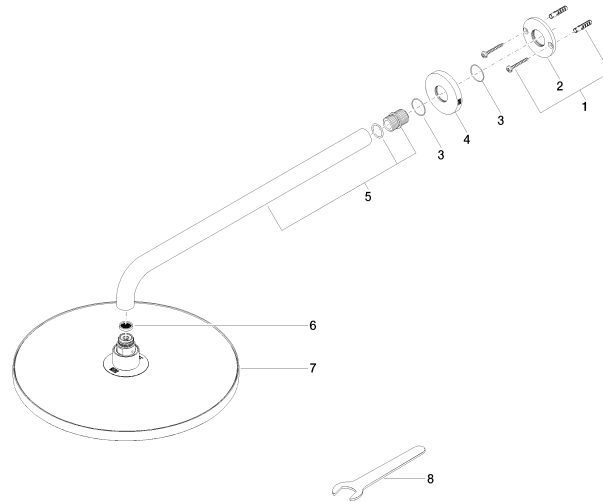

Rain shower with wall fixing 300 mm - Matte Black

TARA

28 679 970

- 450mm projection
- rain shower Ø 300 mm
- PURE RAIN, max. flow rate 14 l/min (at 3 bar)
- Function from: 10 l/min
- rosette Ø 60 mm
- 1/2" connection
- with anti-scale system
- quick clearing
- WRAS 2212012

Fits: TARA, LISSÉ, VAIA, META

	Matte Black	28 679 970-33
	Chrome	28 679 970-00
	Brushed Platinum	28 679 970-06
	Platinum	28 679 970-08
	Dark Chrome	28 679 970-19
	Light Gold	28 679 970-26
	Brushed Light Gold	28 679 970-27
	Brushed Durabronze (23kt Gold)	28 679 970-28
	Brushed Bronze	28 679 970-42
	Brushed Champagne (22kt Gold)	28 679 970-46
	Champagne (22kt Gold)	28 679 970-47
	Brushed Chrome	28 679 970-93
	Brushed Dark Platinum	28 679 970-99

Recommended miscellaneous

- Concealed wall elbow -** 35 085 970 90
- max. recess depth 163 mm
 - min. recess depth 90 mm

28 679 970

mm [inches]

Flow rate chart

Certificates

WRAS_2212012.

DVGW_DW-
6517DN0118.

LGA_29235.

28 679 970

Spare parts list

No.	Item Number	Name	Quantity used	Delivery time
1	04 30 31 032 00 90	fixing set	1	2
2	09 17 20 120 90	holder	1	2
3	09 14 10 150 90	seal	2	2
4	09 27 97 015-33	rosette	1	30
5	90 11 03 070 00-33	pipe	1	30
6	09 23 01 075 90	insert	1	2
7	04 12 05 091 00-33	shower	1	30
8	90 30 09 069 00 90	key	1	2