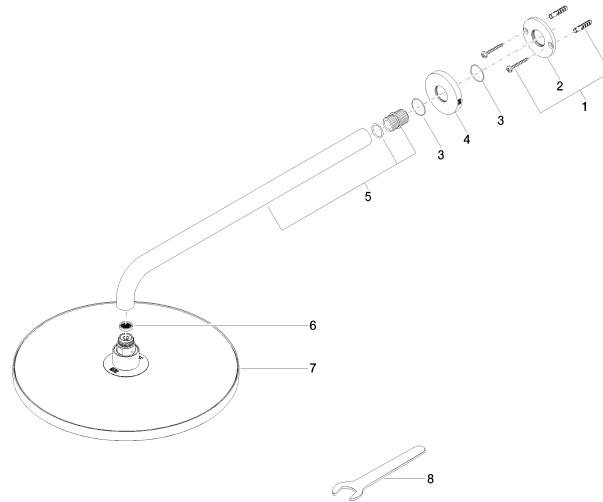

Rain shower with wall fixing 300 mm - Brushed Bronze

TARA

28 679 970

- 450mm projection
- rain shower Ø 300 mm
- PURE RAIN, max. flow rate 14 l/min (at 3 bar)
- Function from: 10 l/min
- rosette Ø 60 mm
- 1/2" connection
- with anti-scale system
- quick clearing
- WRAS 1707033

Fits: TARA, LISSÉ, VAIA, META

	Brushed Bronze	28 679 970-42
	Chrome	28 679 970-00
	Brushed Platinum	28 679 970-06
	Platinum	28 679 970-08
	Dark Chrome	28 679 970-19
	Light Gold	28 679 970-26
	Brushed Light Gold	28 679 970-27
	Brushed Durabronze (23kt Gold)	28 679 970-28
	Matte Black	28 679 970-33
	Brushed Champagne (22kt Gold)	28 679 970-46
	Champagne (22kt Gold)	28 679 970-47
	Brushed Chrome	28 679 970-93
	Brushed Dark Platinum	28 679 970-99

Recommended miscellaneous

- Concealed wall elbow -** 35 085 970 90
- min. recess depth 90 mm
 - max. recess depth 163 mm

28 679 970

mm [inches]

Flow rate chart

Certificates

WRAS_2212012.

DVGW_DW-
6517DN0118.

LGA_29235.

28 679 970

Spare parts list

No.	Item Number	Name	Quantity used	Delivery time
1	04 30 31 032 00 90	fixing set	1	2
2	09 17 20 120 90	holder	1	2
3	09 14 10 150 90	seal	2	2
4	09 27 97 015-42	rosette	1	60
5	90 11 03 070 00-42	pipe	1	30
6	09 23 01 075 90	insert	1	2
7	04 12 05 091 00-42	shower	1	60
8	90 30 09 069 00 90	key	1	2