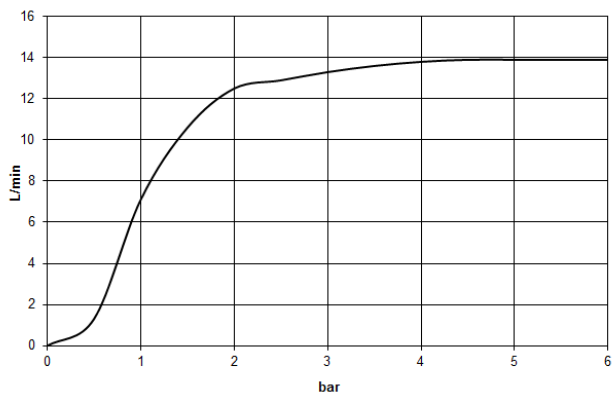

Rain shower with wall fixing 300 mm - Brushed Bronze

TARA

28 679 970

- 450mm projection
- rain shower Ø 300 mm
- PURE RAIN, max. flow rate 14 l/min (at 3 bar)
- Function from: 10 l/min
- rosette Ø 60 mm
- 1/2" connection
- with anti-scale system
- quick clearing
- WRAS 1707033

Recommended miscellaneous

- Concealed wall elbow -** 35 085 970 90
- min. recess depth 90 mm
 - max. recess depth 163 mm

28 679 970

mm [inches]

Flow rate chart

Certificates

WRAS_2212012.

DVGW_DW-
6517DN0118.