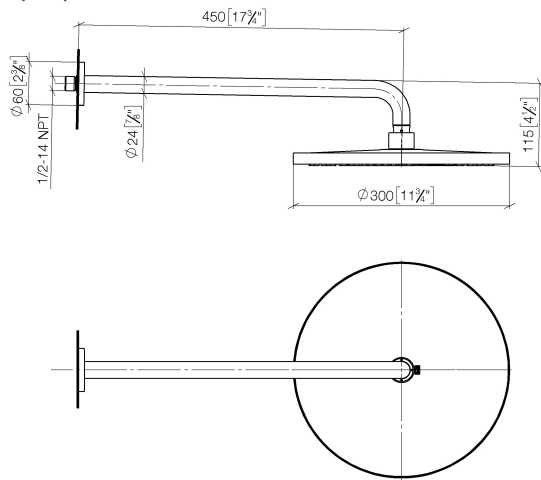

Rain shower with wall fixing 300 mm - Brushed Bronze

TARA

28 679 970

- 450mm projection
- rain shower Ø 300 mm
- PURE RAIN, max. flow rate 14 l/min (at 3 bar)
- Function from: 10 l/min
- rosette Ø 60 mm
- 1/2" connection
- with anti-scale system
- quick clearing
- WRAS 1707033

Fits: TARA, LISSÉ, VAIA, META

	Brushed Bronze	28 679 970-42
	Chrome	28 679 970-00
	Brushed Platinum	28 679 970-06
	Platinum	28 679 970-08
	Dark Chrome	28 679 970-19
	Light Gold	28 679 970-26
	Brushed Light Gold	28 679 970-27
	Brushed Durabronze (23kt Gold)	28 679 970-28
	Matte Black	28 679 970-33
	Brushed Champagne (22kt Gold)	28 679 970-46
	Champagne (22kt Gold)	28 679 970-47
	Brushed Chrome	28 679 970-93
	Brushed Dark Platinum	28 679 970-99

Recommended miscellaneous

- Concealed wall elbow -** 35 085 970 90
- min. recess depth 90 mm
 - max. recess depth 163 mm

28 679 970

mm [inches]

Flow rate chart

Certificates

WRAS_2212012.

DVGW_DW-
6517DN0118.

LGA_29235.

28 679 970

Spare parts list

No.	Item Number	Name	Quantity used	Delivery time
1	04 30 31 032 00 90	fixing set	1	2
2	09 17 20 120 90	holder	1	2
3	09 14 10 150 90	seal	2	2
4	09 27 97 015-42	rosette	1	60
5	90 11 03 070 00-42	pipe	1	30
6	09 23 01 075 90	insert	1	2
7	04 12 05 091 00-42	shower	1	60
8	90 30 09 069 00 90	key	1	2