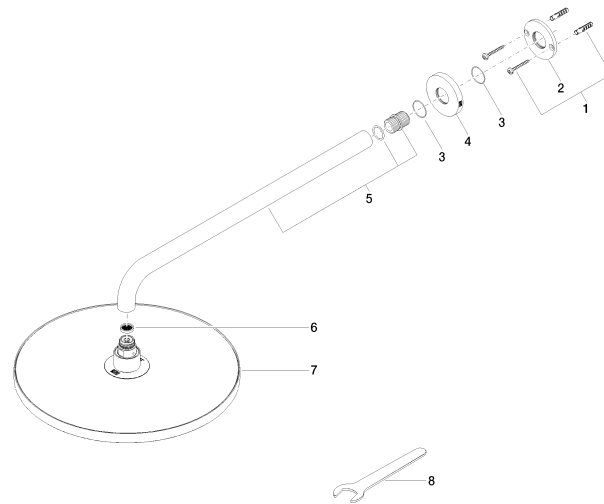

Rain shower with wall fixing 300 mm - Champagne (22kt Gold)

TARA

28 679 970

- 450mm projection
- rain shower Ø 300 mm
- PURE RAIN, max. flow rate 14 l/min (at 3 bar)
- Function from: 10 l/min
- rosette Ø 60 mm
- 1/2" connection
- with anti-scale system
- quick clearing
- WRAS 2212012

Fits: TARA, LISSÉ, VAIA, META

	Champagne (22kt Gold)	28 679 970-47
	Chrome	28 679 970-00
	Brushed Platinum	28 679 970-06
	Platinum	28 679 970-08
	Dark Chrome	28 679 970-19
	Light Gold	28 679 970-26
	Brushed Light Gold	28 679 970-27
	Brushed Durabronze (23kt Gold)	28 679 970-28
	Matte Black	28 679 970-33
	Brushed Bronze	28 679 970-42
	Brushed Champagne (22kt Gold)	28 679 970-46
	Brushed Chrome	28 679 970-93
	Brushed Dark Platinum	28 679 970-99

Recommended miscellaneous

- Concealed wall elbow -** 35 085 970 90
- max. recess depth 163 mm
 - min. recess depth 90 mm

28 679 970

mm [inches]

Flow rate chart

Certificates

WRAS_2212012.

DVGW_DW-
6517DN0118.

LGA_29235.

28 679 970

Spare parts list

No.	Item Number	Name	Quantity used	Delivery time
1	04 30 31 032 00 90	fixing set	1	2
2	09 17 20 120 90	holder	1	2
3	09 14 10 150 90	seal	2	2
4	09 27 97 015-47	rosette	1	30
5	90 11 03 070 00-47	pipe	1	30
6	09 23 01 075 90	insert	1	2
7	04 12 05 091 00-47	shower	1	30
8	90 30 09 069 00 90	key	1	2