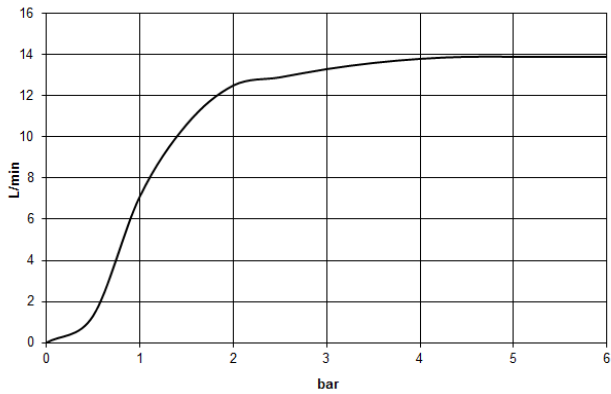

Rain shower with wall fixing 300 mm - Champagne (22kt Gold)

TARA

28 679 970

- 450mm projection
- rain shower Ø 300 mm
- PURE RAIN, max. flow rate 14 l/min (at 3 bar)
- Function from: 10 l/min
- rosette Ø 60 mm
- 1/2" connection
- with anti-scale system
- quick clearing
- WRAS 2212012

Recommended miscellaneous

- Concealed wall elbow -** 35 085 970 90
- max. recess depth 163 mm
 - min. recess depth 90 mm

28 679 970

mm [inches]

Flow rate chart

Certificates

WRAS_2212012.

DVGW_DW-
6517DN0118.