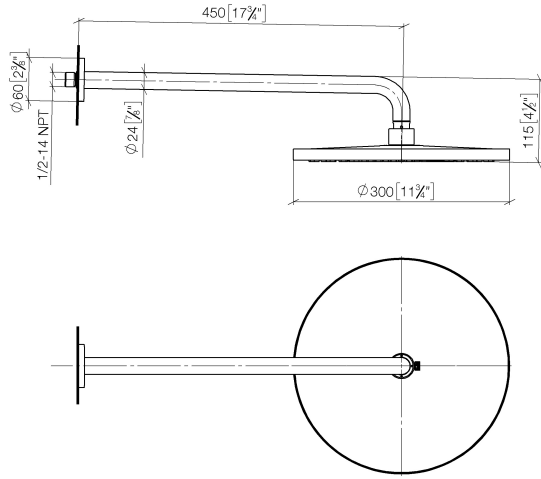

Rain shower with wall fixing 300 mm - Champagne (22kt Gold)

TARA

28 679 970

- 450mm projection
- rain shower Ø 300 mm
- PURE RAIN, max. flow rate 14 l/min (at 3 bar)
- Function from: 10 l/min
- rosette Ø 60 mm
- 1/2" connection
- with anti-scale system
- quick clearing
- WRAS 2212012

Fits: TARA, LISSÉ, VAIA, META

	Champagne (22kt Gold)	28 679 970-47
	Chrome	28 679 970-00
	Brushed Platinum	28 679 970-06
	Platinum	28 679 970-08
	Dark Chrome	28 679 970-19
	Light Gold	28 679 970-26
	Brushed Light Gold	28 679 970-27
	Brushed Durabronze (23kt Gold)	28 679 970-28
	Matte Black	28 679 970-33
	Brushed Bronze	28 679 970-42
	Brushed Champagne (22kt Gold)	28 679 970-46
	Brushed Chrome	28 679 970-93
	Brushed Dark Platinum	28 679 970-99

Recommended miscellaneous

- Concealed wall elbow -** 35 085 970 90
- max. recess depth 163 mm
 - min. recess depth 90 mm

28 679 970

mm [inches]

Flow rate chart

Certificates

WRAS_2212012.

DVGW_DW-
6517DN0118.

LGA_29235.

28 679 970

Spare parts list

No.	Item Number	Name	Quantity used	Delivery time
1	04 30 31 032 00 90	fixing set	1	2
2	09 17 20 120 90	holder	1	2
3	09 14 10 150 90	seal	2	2
4	09 27 97 015-47	rosette	1	30
5	90 11 03 070 00-47	pipe	1	30
6	09 23 01 075 90	insert	1	2
7	04 12 05 091 00-47	shower	1	30
8	90 30 09 069 00 90	key	1	2