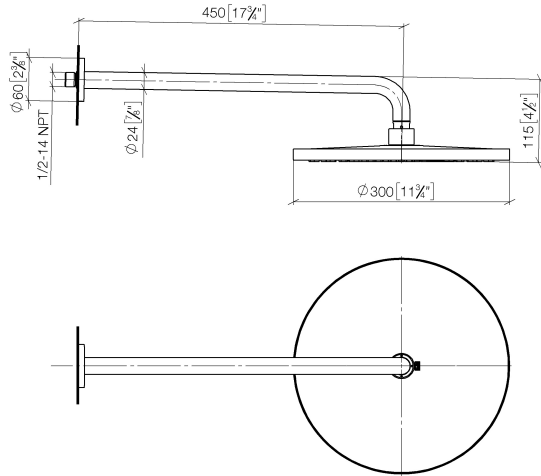

Rain shower with wall fixing 300 mm - Brushed Dark Platinum

TARA

28 679 970

- 450mm projection
- rain shower Ø 300 mm
- PURE RAIN, max. flow rate 14 l/min (at 3 bar)
- Function from: 10 l/min
- rosette Ø 60 mm
- 1/2" connection
- with anti-scale system
- quick clearing
- WRAS 2212012

Fits: TARA, LISSÉ, VAIA, META

	Brushed Dark Platinum	28 679 970-99
	Chrome	28 679 970-00
	Brushed Platinum	28 679 970-06
	Platinum	28 679 970-08
	Dark Chrome	28 679 970-19
	Light Gold	28 679 970-26
	Brushed Light Gold	28 679 970-27
	Brushed Durabronze (23kt Gold)	28 679 970-28
	Matte Black	28 679 970-33
	Brushed Bronze	28 679 970-42
	Brushed Champagne (22kt Gold)	28 679 970-46
	Champagne (22kt Gold)	28 679 970-47
	Brushed Chrome	28 679 970-93

Recommended miscellaneous

- Concealed wall elbow -** 35 085 970 90
- max. recess depth 163 mm
 - min. recess depth 90 mm

28 679 970

mm [inches]

Flow rate chart

Certificates

WRAS_2212012.

DVGW_DW-
6517DN0118.

LGA_29235.

28 679 970

Spare parts list

No.	Item Number	Name	Quantity used	Delivery time
1	04 30 31 032 00 90	fixing set	1	2
2	09 17 20 120 90	holder	1	2
3	09 14 10 150 90	seal	2	2
4	09 27 97 015-99	rosette	1	30
5	90 11 03 070 00-99	pipe	1	30
6	09 23 01 075 90	insert	1	2
7	04 12 05 091 00-99	shower	1	30
8	90 30 09 069 00 90	key	1	2