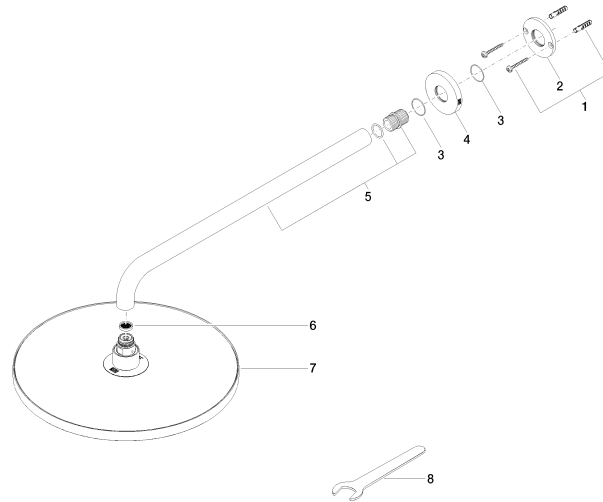

Rain shower with wall fixing 300 mm - Brushed Dark Platinum

TARA

28 679 970

- 450mm projection
- rain shower Ø 300 mm
- PURE RAIN, max. flow rate 14 l/min (at 3 bar)
- Function from: 10 l/min
- rosette Ø 60 mm
- 1/2" connection
- with anti-scale system
- quick clearing
- WRAS 2212012

Fits: TARA, LISSÉ, VAIA, META

	Brushed Dark Platinum	28 679 970-99
	Chrome	28 679 970-00
	Brushed Platinum	28 679 970-06
	Platinum	28 679 970-08
	Dark Chrome	28 679 970-19
	Light Gold	28 679 970-26
	Brushed Light Gold	28 679 970-27
	Brushed Durabronze (23kt Gold)	28 679 970-28
	Matte Black	28 679 970-33
	Brushed Bronze	28 679 970-42
	Brushed Champagne (22kt Gold)	28 679 970-46
	Champagne (22kt Gold)	28 679 970-47
	Brushed Chrome	28 679 970-93

Recommended miscellaneous

- Concealed wall elbow -** 35 085 970 90
- max. recess depth 163 mm
 - min. recess depth 90 mm

28 679 970

mm [inches]

Flow rate chart

Certificates

WRAS_2212012.

DVGW_DW-
6517DN0118.

LGA_29235.

28 679 970

Spare parts list

No.	Item Number	Name	Quantity used	Delivery time
1	04 30 31 032 00 90	fixing set	1	2
2	09 17 20 120 90	holder	1	2
3	09 14 10 150 90	seal	2	2
4	09 27 97 015-99	rosette	1	30
5	90 11 03 070 00-99	pipe	1	30
6	09 23 01 075 90	insert	1	2
7	04 12 05 091 00-99	shower	1	30
8	90 30 09 069 00 90	key	1	2