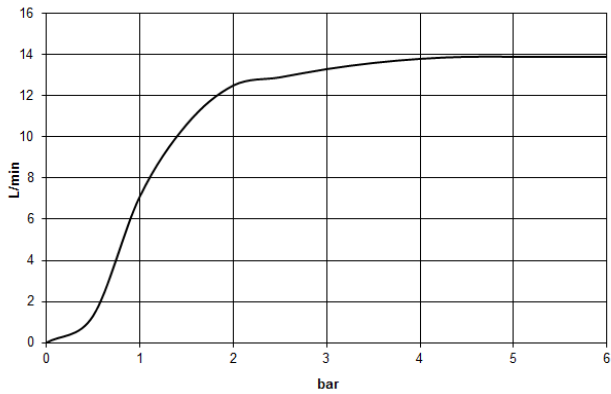

Rain shower with wall fixing 300 mm - Brushed Dark Platinum

TARA

28 679 970

- 450mm projection
- rain shower Ø 300 mm
- PURE RAIN, max. flow rate 14 l/min (at 3 bar)
- Function from: 10 l/min
- rosette Ø 60 mm
- 1/2" connection
- with anti-scale system
- quick clearing
- WRAS 2212012

Recommended miscellaneous

- Concealed wall elbow -** 35 085 970 90
- max. recess depth 163 mm
 - min. recess depth 90 mm

28 679 970

mm [inches]

Flow rate chart

Certificates

WRAS_2212012.

DVGW_DW-
6517DN0118.