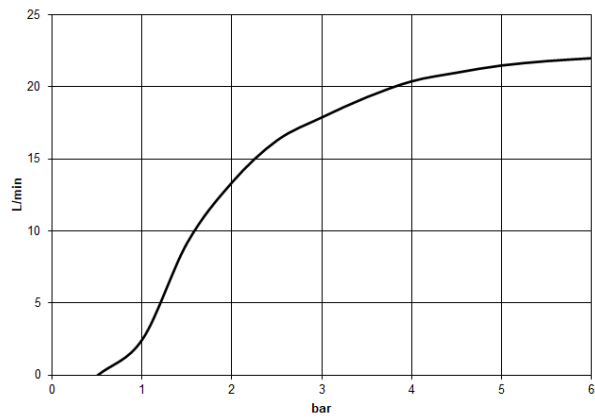

Rain shower with wall fixing 300 x 240 mm - Platinum

IMO

28 765 980

- 450mm projection
- rain shower 300 x 240mm
- PURE RAIN, max. flow rate 20 l/min (at 3 bar)
- Function from: 12 l/min
- rosette 60 x 60 mm
- 1/2" connection
- with anti-scale system
- quick clearing
- WRAS 2212012

Recommended miscellaneous

- Concealed wall elbow -** 35 085 970 90
- max. recess depth 163 mm
 - min. recess depth 90 mm

28 765 980

mm [inches]

Flow rate chart

Certificates

LGA_29229.

WRAS_2212012.