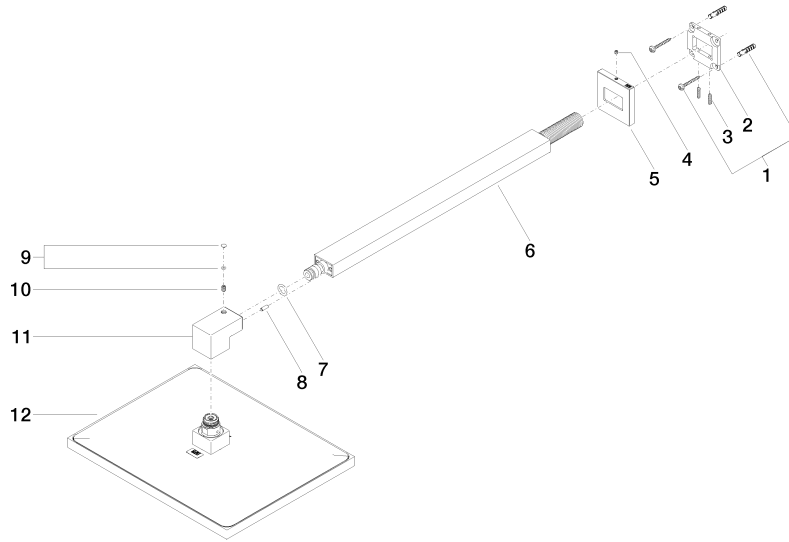

Rain shower with wall fixing 300 x 240 mm - Platinum

IMO

28 765 980

- 450mm projection
- rain shower 300 x 240mm
- PURE RAIN, max. flow rate 20 l/min (at 3 bar)
- Function from: 12 l/min
- rosette 60 x 60 mm
- 1/2" connection
- with anti-scale system
- quick clearing
- WRAS 2212012

Recommended miscellaneous

- Concealed wall elbow -** 35 085 970 90
- max. recess depth 163 mm
 - min. recess depth 90 mm

28 765 980

mm [inches]

Flow rate chart

Certificates

LGA_29229.

WRAS_2212012.

LGA_38662.

28 765 980

Spare parts list

No.	Item Number	Name	Quantity used	Delivery time
1	04 30 31 032 00 90	fixing set	1	2
2	09 30 11 160 90	disc	1	2
3	09 31 11 084 90	pin	2	2
4	09 31 11 099 90	pin	1	2
5	09 27 98 016-08	rosette	1	40
6	04 28 22 247 20-08	pipe	1	40
7	90 14 10 011 00 90	seal	1	2
8	09 31 11 040 90	pin	1	2
9	90 31 20 087 00-08	plug	1	40
10	09 31 11 036 90	pin	1	2
11	09 17 01 180-08	connection	1	40
12	04 12 05 063 00-08	shower	1	40