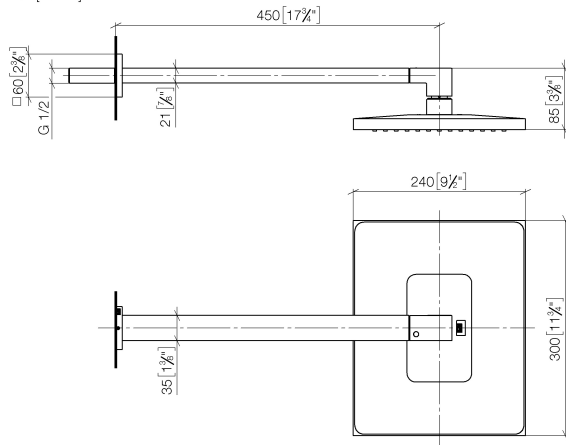

Rain shower with wall fixing 300 x 240 mm - Platinum

IMO

28 765 980

- 450mm projection
- rain shower 300 x 240mm
- PURE RAIN, max. flow rate 20 l/min (at 3 bar)
- Function from: 12 l/min
- rosette 60 x 60 mm
- 1/2" connection
- with anti-scale system
- quick clearing
- WRAS 2212012

Fits: IMO, MEM, CL.1

Product change as of 1st April 2024: max. flow 20l/min

	Platinum	28 765 980-08
	Chrome	28 765 980-00
	Brushed Platinum	28 765 980-06
	Brushed Light Gold	28 765 980-27
	Brushed Durabronze (23kt Gold)	28 765 980-28
	Matte Black	28 765 980-33
	Brushed Chrome	28 765 980-93
	Brushed Dark Platinum	28 765 980-99

Recommended miscellaneous

- Concealed wall elbow -** 35 085 970 90
- max. recess depth 163 mm
 - min. recess depth 90 mm

28 765 980

mm [inches]

Flow rate chart

Certificates

LGA_29229.

WRAS_2212012.

LGA_38662.

28 765 980

Spare parts list

No.	Item Number	Name	Quantity used	Delivery time
1	04 30 31 032 00 90	fixing set	1	2
2	09 30 11 160 90	disc	1	2
3	09 31 11 084 90	pin	2	2
4	09 31 11 099 90	pin	1	2
5	09 27 98 016-08	rosette	1	40
6	04 28 22 247 20-08	pipe	1	40
7	90 14 10 011 00 90	seal	1	2
8	09 31 11 040 90	pin	1	2
9	90 31 20 087 00-08	plug	1	40
10	09 31 11 036 90	pin	1	2
11	09 17 01 180-08	connection	1	40
12	04 12 05 063 00-08	shower	1	40