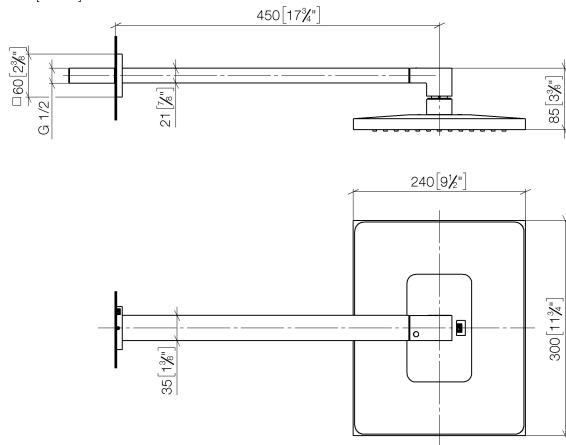

Rain shower with wall fixing 300 x 240 mm - Brushed Dark Platinum

IMO

28 765 980

- 450mm projection
- rain shower 300 x 240mm
- PURE RAIN, max. flow rate 20 l/min (at 3 bar)
- Function from: 12 l/min
- rosette 60 x 60 mm
- 1/2" connection
- with anti-scale system
- quick clearing
- WRAS 2212012

Fits: IMO, MEM, CL.1

Product change as of 1st April 2024: max. flow 20l/min

	Brushed Dark Platinum	28 765 980-99
	Chrome	28 765 980-00
	Brushed Platinum	28 765 980-06
	Platinum	28 765 980-08
	Brushed Light Gold	28 765 980-27
	Brushed Durabronze (23kt Gold)	28 765 980-28
	Matte Black	28 765 980-33
	Brushed Chrome	28 765 980-93

Recommended miscellaneous

- Concealed wall elbow - 35 085 970 90**
- max. recess depth 163 mm
 - min. recess depth 90 mm

28 765 980

mm [inches]

Flow rate chart

Certificates

LGA_29229.

WRAS_2212012.

LGA_38662.

28 765 980

Spare parts list

No.	Item Number	Name	Quantity used	Delivery time
1	04 30 31 032 00 90	fixing set	1	2
2	09 30 11 160 90	disc	1	2
3	09 31 11 084 90	pin	2	2
4	09 31 11 099 90	pin	1	2
5	09 27 98 016-99	rosette	1	30
6	04 28 22 247 20-99	pipe	1	30
7	90 14 10 011 00 90	seal	1	2
8	09 31 11 040 90	pin	1	2
9	90 31 20 087 00-99	plug	1	30
10	09 31 11 036 90	pin	1	2
11	09 17 01 180-99	connection	1	30
12	04 12 05 063 00-99	shower	1	30