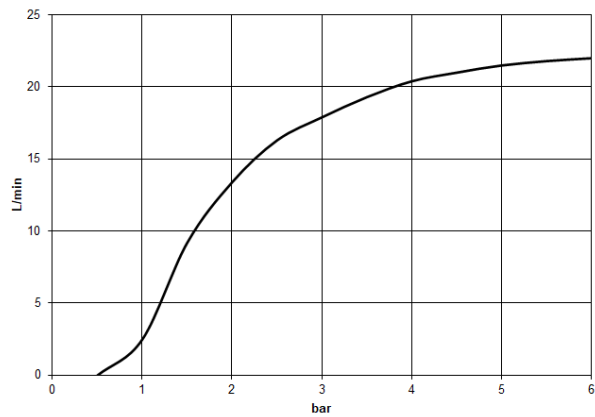

Rain shower with wall fixing 300 x 240 mm - Brushed Dark Platinum

IMO

28 765 980

- 450mm projection
- rain shower 300 x 240mm
- PURE RAIN, max. flow rate 20 l/min (at 3 bar)
- Function from: 12 l/min
- rosette 60 x 60 mm
- 1/2" connection
- with anti-scale system
- quick clearing
- WRAS 2212012

Recommended miscellaneous

- Concealed wall elbow - 35 085 970 90**
- max. recess depth 163 mm
 - min. recess depth 90 mm

28 765 980

mm [inches]

Flow rate chart

Certificates

LGA_29229.

WRAS_2212012.