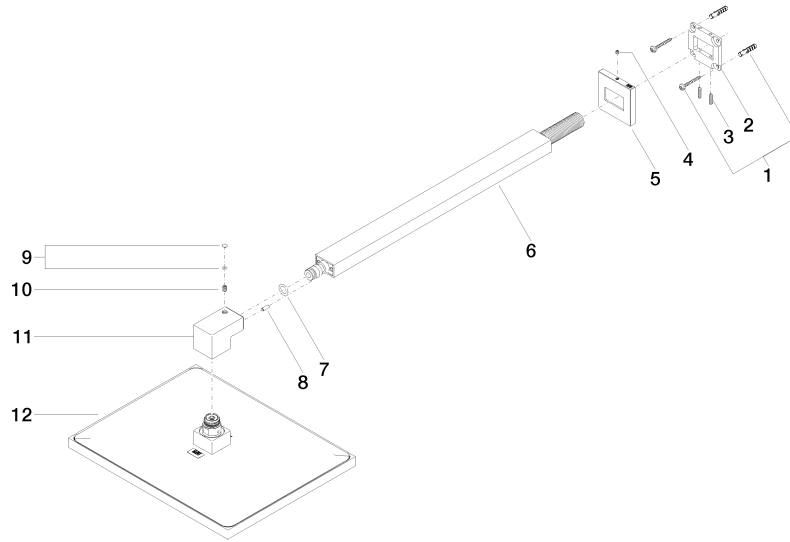

Rain shower with wall fixing 300 x 240 mm - Brushed Dark Platinum

IMO

28 765 980

- 450mm projection
- rain shower 300 x 240mm
- PURE RAIN, max. flow rate 20 l/min (at 3 bar)
- Function from: 12 l/min
- rosette 60 x 60 mm
- 1/2" connection
- with anti-scale system
- quick clearing
- WRAS 2212012

Recommended miscellaneous

- Concealed wall elbow - 35 085 970 90**
- max. recess depth 163 mm
 - min. recess depth 90 mm

28 765 980

mm [inches]

Flow rate chart

Certificates

LGA_29229.

WRAS_2212012.

LGA_38662.

28 765 980

Spare parts list

No.	Item Number	Name	Quantity used	Delivery time
1	04 30 31 032 00 90	fixing set	1	2
2	09 30 11 160 90	disc	1	2
3	09 31 11 084 90	pin	2	2
4	09 31 11 099 90	pin	1	2
5	09 27 98 016-99	rosette	1	30
6	04 28 22 247 20-99	pipe	1	30
7	90 14 10 011 00 90	seal	1	2
8	09 31 11 040 90	pin	1	2
9	90 31 20 087 00-99	plug	1	30
10	09 31 11 036 90	pin	1	2
11	09 17 01 180-99	connection	1	30
12	04 12 05 063 00-99	shower	1	30