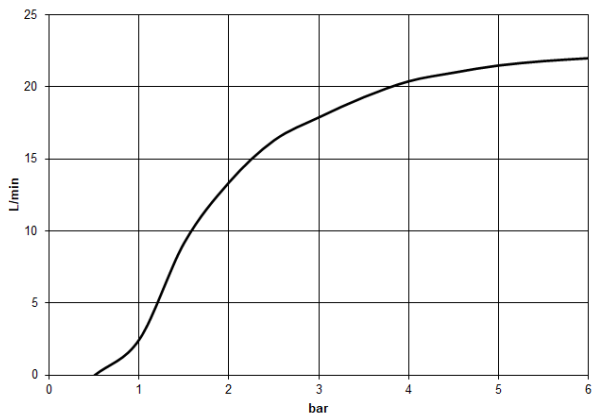

**LULU Rain shower with wall fixing 300 x 240 mm - Brushed Platinum**

LULU

28 786 710

- 450mm projection
- rain shower 300 x 240mm
- PURE RAIN, max. flow rate 20 l/min (at 3 bar)
- Function from: 12 l/min
- rosette 78 x 60 mm
- 1/2" connection
- with anti-scale system
- quick clearing
- WRAS 2212012

Product change as of 1st April 2024: max. flow 20l/min

	Brushed Platinum	28 786 710-06
	Chrome	28 786 710-00
	Platinum	28 786 710-08
	Brushed Durabronze (23kt Gold)	28 786 710-28
	Brushed Dark Platinum	28 786 710-99

**Recommended miscellaneous**

- Concealed wall elbow -** 35 085 970 90
- max. recess depth 163 mm
  - min. recess depth 90 mm

28 786 710

mm [inches]

### Flow rate chart