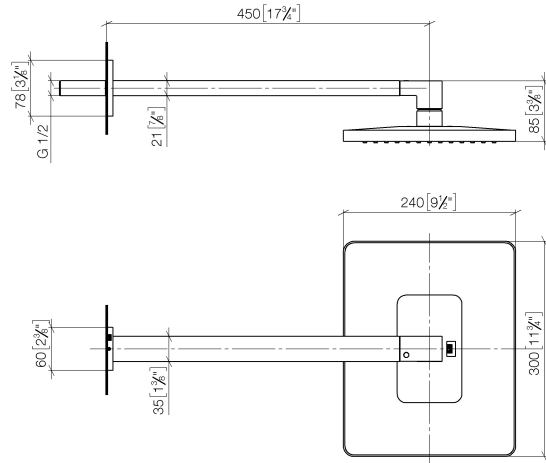

**LULU Rain shower with wall fixing 300 x 240 mm - Brushed Platinum**

LULU

28 786 710

- 450mm projection
- rain shower 300 x 240mm
- PURE RAIN, max. flow rate 20 l/min (at 3 bar)
- Function from: 12 l/min
- rosette 78 x 60 mm
- 1/2" connection
- with anti-scale system
- quick clearing
- WRAS 2212012

Product change as of 1st April 2024: max. flow 20l/min

	Brushed Platinum	28 786 710-06
	Chrome	28 786 710-00
	Platinum	28 786 710-08
	Brushed Durabronze (23kt Gold)	28 786 710-28
	Brushed Dark Platinum	28 786 710-99

**Recommended miscellaneous**

- Concealed wall elbow -** 35 085 970 90
- max. recess depth 163 mm
  - min. recess depth 90 mm

28 786 710

mm [inches]

### Flow rate chart