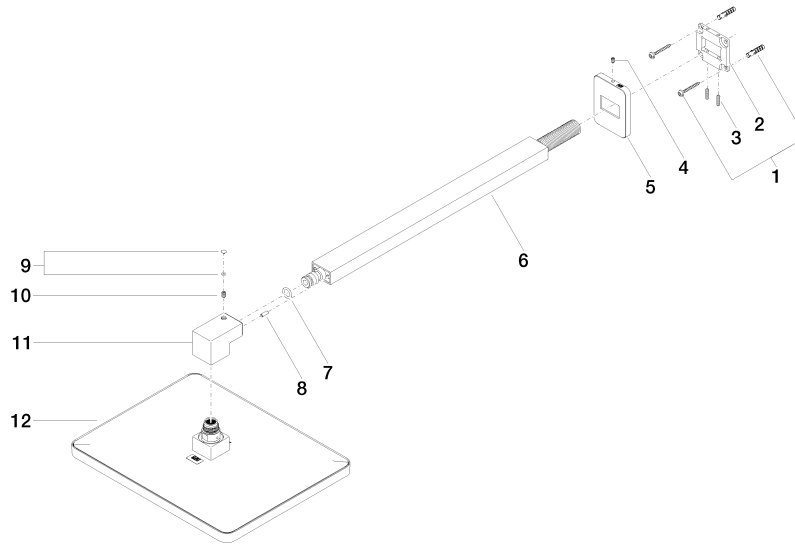

**LULU Rain shower with wall fixing 300 x 240 mm - Brushed Platinum**

LULU

28 786 710

- 450mm projection
- rain shower 300 x 240mm
- PURE RAIN, max. flow rate 20 l/min (at 3 bar)
- Function from: 12 l/min
- rosette 78 x 60 mm
- 1/2" connection
- with anti-scale system
- quick clearing
- WRAS 2212012

**Recommended miscellaneous**

- Concealed wall elbow -** 35 085 970 90
- max. recess depth 163 mm
  - min. recess depth 90 mm

28 786 710

mm [inches]

### Flow rate chart

### Spare parts list

No.	Item Number	Name	Quantity used	Delivery time
1	04 30 31 032 00 90	fixing set	1	2
2	09 30 11 160 90	disc	1	2
3	09 31 11 084 90	pin	2	2
4	09 31 11 048 90	pin	1	2
5	09 27 71 019-06	rosette	1	10
6	04 28 22 247 20-06	pipe	1	10
7	90 14 10 011 00 90	seal	1	2
8	09 31 11 040 90	pin	1	2
9	90 31 20 087 00-06	plug	1	10
10	09 31 11 036 90	pin	1	2
11	09 17 01 180-06	connection	1	10
12	04 12 05 062 00-06	shower	1	10