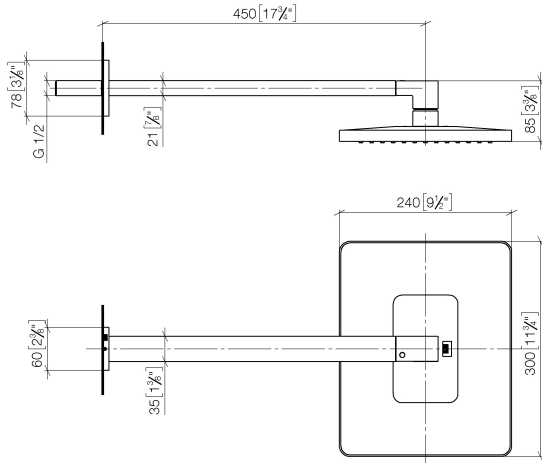

**LULU Rain shower with wall fixing 300 x 240 mm - Brushed Durabronz (23kt Gold)**

LULU

28 786 710

- 450mm projection
- rain shower 300 x 240mm
- PURE RAIN, max. flow rate 20 l/min (at 3 bar)
- Function from: 12 l/min
- rosette 78 x 60 mm
- 1/2" connection
- with anti-scale system
- quick clearing
- WRAS 2212012

Product change as of 1st April 2024: max. flow 20l/min

	Brushed Durabronz (23kt Gold)	28 786 710-28
	Chrome	28 786 710-00
	Brushed Platinum	28 786 710-06
	Platinum	28 786 710-08
	Brushed Dark Platinum	28 786 710-99

**Recommended miscellaneous**

- Concealed wall elbow -** 35 085 970 90
- max. recess depth 163 mm
  - min. recess depth 90 mm

28 786 710  
mm [inches]

Flow rate chart

Certificates

LGA\_29229.      WRAS\_2212012.      LGA\_38662.

### Spare parts list

No.	Item Number	Name	Quantity used	Delivery time
1	04 30 31 032 00 90	fixing set	1	2
2	09 30 11 160 90	disc	1	2
3	09 31 11 084 90	pin	2	2
4	09 31 11 048 90	pin	1	2
5	09 27 71 019-28	rosette	1	20
6	04 28 22 247 20-28	pipe	1	20
7	90 14 10 011 00 90	seal	1	2
8	09 31 11 040 90	pin	1	2
9	90 31 20 087 00-28	plug	1	20
10	09 31 11 036 90	pin	1	2
11	09 17 01 180-28	connection	1	20
12	04 12 05 062 00-28	shower	1	20