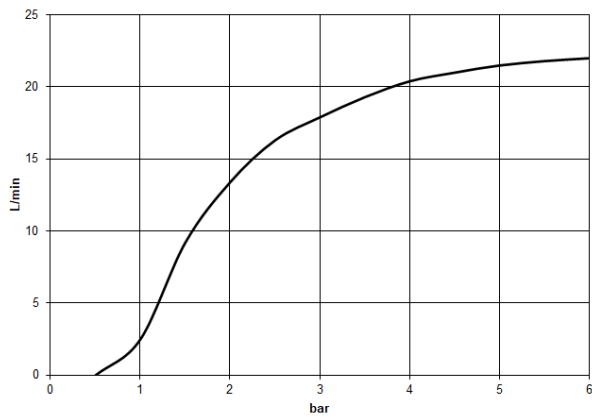

**LULU Rain shower with wall fixing 300 x 240 mm - Brushed Durabronz (23kt Gold)**

LULU

28 786 710

- 450mm projection
- rain shower 300 x 240mm
- PURE RAIN, max. flow rate 20 l/min (at 3 bar)
- Function from: 12 l/min
- rosette 78 x 60 mm
- 1/2" connection
- with anti-scale system
- quick clearing
- WRAS 2212012

Product change as of 1st April 2024: max. flow 20l/min

	Brushed Durabronz (23kt Gold)	28 786 710-28
	Chrome	28 786 710-00
	Brushed Platinum	28 786 710-06
	Platinum	28 786 710-08
	Brushed Dark Platinum	28 786 710-99

**Recommended miscellaneous**

- Concealed wall elbow -** 35 085 970 90
- max. recess depth 163 mm
  - min. recess depth 90 mm

28 786 710  
mm [inches]

Flow rate chart

Certificates

LGA\_29229.      WRAS\_2212012.      LGA\_38662.