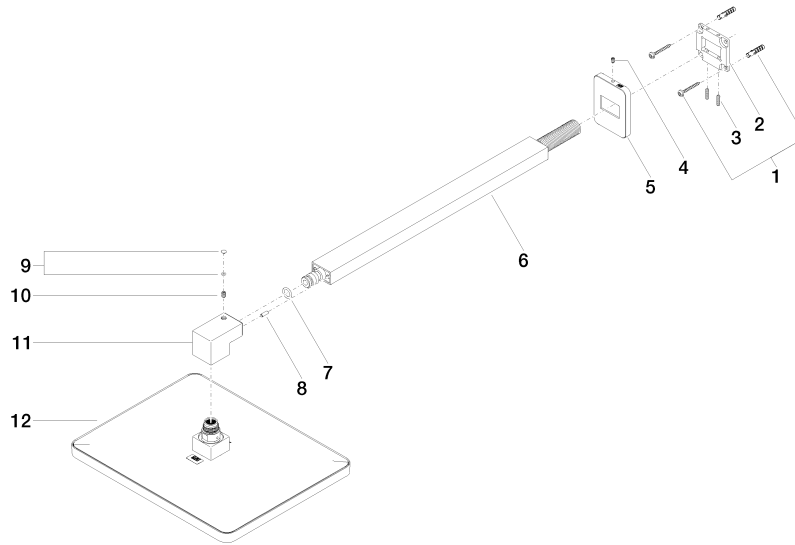

**LULU Rain shower with wall fixing 300 x 240 mm - Brushed Durabronz (23kt Gold)**

LULU

28 786 710

- 450mm projection
- rain shower 300 x 240mm
- PURE RAIN, max. flow rate 20 l/min (at 3 bar)
- Function from: 12 l/min
- rosette 78 x 60 mm
- 1/2" connection
- with anti-scale system
- quick clearing
- WRAS 2212012

**Recommended miscellaneous**

- Concealed wall elbow -** 35 085 970 90
- max. recess depth 163 mm
  - min. recess depth 90 mm

28 786 710  
mm [inches]

Flow rate chart

Certificates

LGA\_29229.      WRAS\_2212012.      LGA\_38662.

### Spare parts list

No.	Item Number	Name	Quantity used	Delivery time
1	04 30 31 032 00 90	fixing set	1	2
2	09 30 11 160 90	disc	1	2
3	09 31 11 084 90	pin	2	2
4	09 31 11 048 90	pin	1	2
5	09 27 71 019-28	rosette	1	20
6	04 28 22 247 20-28	pipe	1	20
7	90 14 10 011 00 90	seal	1	2
8	09 31 11 040 90	pin	1	2
9	90 31 20 087 00-28	plug	1	20
10	09 31 11 036 90	pin	1	2
11	09 17 01 180-28	connection	1	20
12	04 12 05 062 00-28	shower	1	20