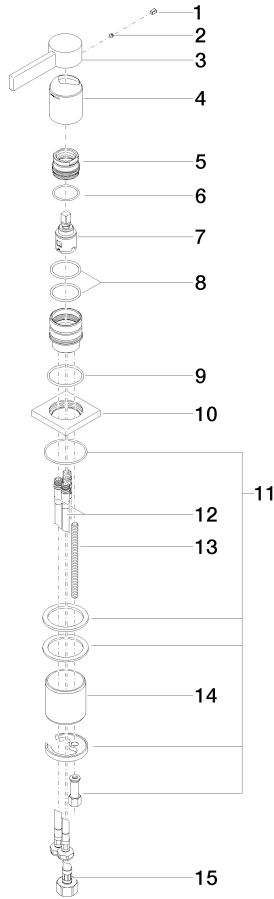

**MEM Single-lever basin mixer - Brushed Platinum**

MEM

29 210 782

- hole diameter 35 mm
- rosette 60 x 60 mm
- 3x screw-in M 10 x 1 pressure hose, leak-tested

	Brushed Platinum	29 210 782-06
	Chrome	29 210 782-00
	Platinum	29 210 782-08
	Dark Chrome	29 210 782-19
	Brushed Durabronze (23kt Gold)	29 210 782-28
	Brushed Champagne (22kt Gold)	29 210 782-46
	Champagne (22kt Gold)	29 210 782-47
	Brushed Dark Platinum	29 210 782-99

29 210 782

mm [inches]

**Flow rate chart**

**Certificates**

LGA\_28449.

GDV\_0400283.

29 210 782

Parts for other finishes can be found here: [Chrome](#)

**Spare parts list**

No.	Item Number	Name	Quantity used	Delivery time
1	90 31 20 109 00 90	plug	1	2
2	90 31 11 063 00 90	pin	1	2
3	09 20 78 057-06	handle	1	10
4	09 11 02 289-06	cover	1	10
5	09 24 04 288 90	nut	1	2
6	09 14 10 137 90	seal	1	2
7	90 15 05 042 00 90	cartridge	1	2
8	09 14 10 192 90	seal	2	2
9	09 14 10 067 90	seal	1	2
10	09 27 78 040-06	rosette	1	10
11	04 30 11 038 02 90	fixing set	1	2
12	04 30 04 104 00 90	hose	2	2
13	09 31 11 012 90	pin	1	2
14	09 18 40 079 90	sleeve	1	2
15	04 30 04 019 00 90	hose	1	2