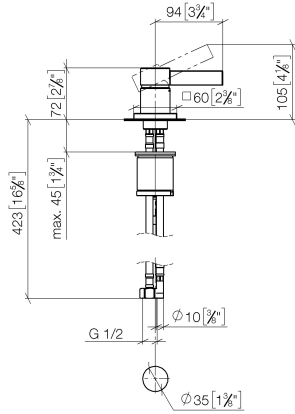

**MEM Single-lever basin mixer - Brushed Platinum**

MEM

29 210 782

- hole diameter 35 mm
- rosette 60 x 60 mm
- 3x screw-in M 10 x 1 pressure hose, leak-tested

	Brushed Platinum	29 210 782-06
	Chrome	29 210 782-00
	Platinum	29 210 782-08
	Dark Chrome	29 210 782-19
	Brushed Durabronze (23kt Gold)	29 210 782-28
	Brushed Champagne (22kt Gold)	29 210 782-46
	Champagne (22kt Gold)	29 210 782-47
	Brushed Dark Platinum	29 210 782-99

29 210 782

mm [inches]

**Flow rate chart**

**Certificates**

LGA\_28449.

GDV\_0400283.

29 210 782

Parts for other finishes can be found here: [Chrome](#)

**Spare parts list**

No.	Item Number	Name	Quantity used	Delivery time
1	90 31 20 109 00 90	plug	1	2
2	90 31 11 063 00 90	pin	1	2
3	09 20 78 057-06	handle	1	10
4	09 11 02 289-06	cover	1	10
5	09 24 04 288 90	nut	1	2
6	09 14 10 137 90	seal	1	2
7	90 15 05 042 00 90	cartridge	1	2
8	09 14 10 192 90	seal	2	2
9	09 14 10 067 90	seal	1	2
10	09 27 78 040-06	rosette	1	10
11	04 30 11 038 02 90	fixing set	1	2
12	04 30 04 104 00 90	hose	2	2
13	09 31 11 012 90	pin	1	2
14	09 18 40 079 90	sleeve	1	2
15	04 30 04 019 00 90	hose	1	2