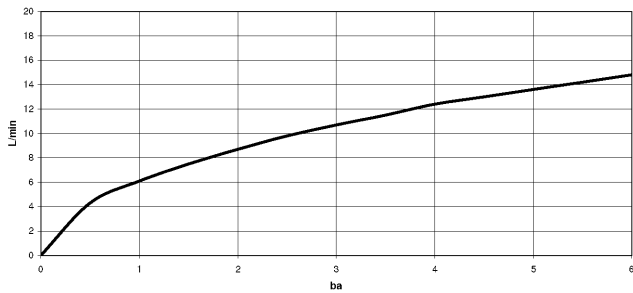

**MEM Single-lever basin mixer - Brushed Platinum**

MEM

29 210 782

- hole diameter 35 mm
- rosette 60 x 60 mm
- 3x screw-in M 10 x 1 pressure hose, leak-tested

	Brushed Platinum	29 210 782-06
	Chrome	29 210 782-00
	Platinum	29 210 782-08
	Dark Chrome	29 210 782-19
	Brushed Durabronze (23kt Gold)	29 210 782-28
	Brushed Champagne (22kt Gold)	29 210 782-46
	Champagne (22kt Gold)	29 210 782-47
	Brushed Dark Platinum	29 210 782-99

29 210 782

mm [inches]

**Flow rate chart**

**Certificates**

LGA\_28449.

GDV\_0400283.

29 210 782

Parts for other finishes can be found here: [Chrome](#)