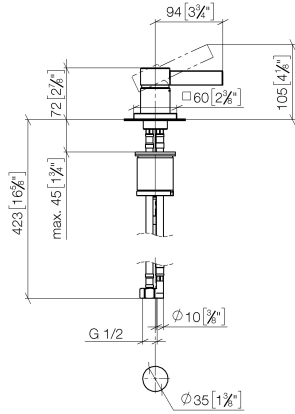

MEM Single-lever basin mixer - Platinum

MEM

29 210 782

- hole diameter 35 mm
- rosette 60 x 60 mm
- 3x screw-in M 10 x 1 pressure hose, leak-tested

	Platinum	29 210 782-08
	Chrome	29 210 782-00
	Brushed Platinum	29 210 782-06
	Dark Chrome	29 210 782-19
	Brushed Durabronze (23kt Gold)	29 210 782-28
	Brushed Champagne (22kt Gold)	29 210 782-46
	Champagne (22kt Gold)	29 210 782-47
	Brushed Dark Platinum	29 210 782-99

29 210 782

mm [inches]

Flow rate chart

Certificates

LGA_28449.

GDV_0400283.

29 210 782

Parts for other finishes can be found here: [Chrome](#)

Spare parts list

No.	Item Number	Name	Quantity used	Delivery time
1	90 31 20 109 00 90	plug	1	2
2	90 31 11 063 00 90	pin	1	2
3	09 20 78 057-08	handle	1	40
4	09 11 02 289-08	cover	1	40
5	09 24 04 288 90	nut	1	2
6	09 14 10 137 90	seal	1	2
7	90 15 05 042 00 90	cartridge	1	2
8	09 14 10 192 90	seal	2	2
9	09 14 10 067 90	seal	1	2
10	09 27 78 040-08	rosette	1	40
11	04 30 11 038 02 90	fixing set	1	2
12	04 30 04 104 00 90	hose	2	2
13	09 31 11 012 90	pin	1	2
14	09 18 40 079 90	sleeve	1	2
15	04 30 04 019 00 90	hose	1	2