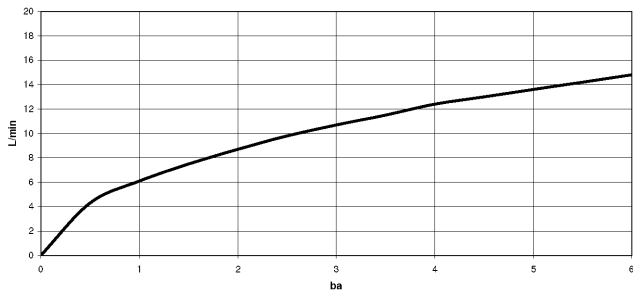

MEM Single-lever basin mixer - Platinum

MEM

29 210 782

- hole diameter 35 mm
- rosette 60 x 60 mm
- 3x screw-in M 10 x 1 pressure hose, leak-tested

	Platinum	29 210 782-08
	Chrome	29 210 782-00
	Brushed Platinum	29 210 782-06
	Dark Chrome	29 210 782-19
	Brushed Durabronze (23kt Gold)	29 210 782-28
	Brushed Champagne (22kt Gold)	29 210 782-46
	Champagne (22kt Gold)	29 210 782-47
	Brushed Dark Platinum	29 210 782-99

29 210 782

mm [inches]

Flow rate chart

Certificates

LGA_28449.

GDV_0400283.

29 210 782

Parts for other finishes can be found here: [Chrome](#)