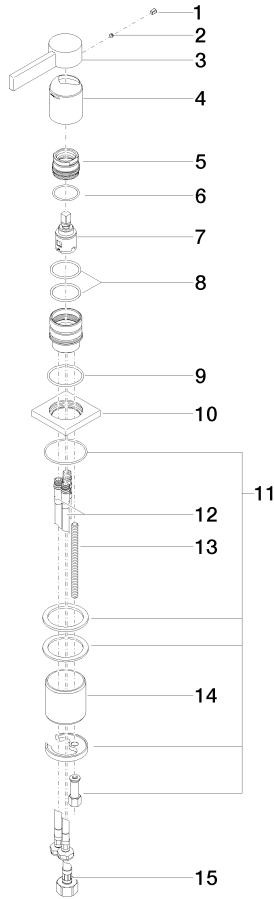

MEM Single-lever basin mixer - Platinum

MEM

29 210 782

- hole diameter 35 mm
- rosette 60 x 60 mm
- 3x screw-in M 10 x 1 pressure hose, leak-tested

	Platinum	29 210 782-08
	Chrome	29 210 782-00
	Brushed Platinum	29 210 782-06
	Dark Chrome	29 210 782-19
	Brushed Durabronze (23kt Gold)	29 210 782-28
	Brushed Champagne (22kt Gold)	29 210 782-46
	Champagne (22kt Gold)	29 210 782-47
	Brushed Dark Platinum	29 210 782-99

29 210 782

mm [inches]

Flow rate chart

Certificates

LGA_28449.

GDV_0400283.

29 210 782

Parts for other finishes can be found here: [Chrome](#)

Spare parts list

No.	Item Number	Name	Quantity used	Delivery time
1	90 31 20 109 00 90	plug	1	2
2	90 31 11 063 00 90	pin	1	2
3	09 20 78 057-08	handle	1	40
4	09 11 02 289-08	cover	1	40
5	09 24 04 288 90	nut	1	2
6	09 14 10 137 90	seal	1	2
7	90 15 05 042 00 90	cartridge	1	2
8	09 14 10 192 90	seal	2	2
9	09 14 10 067 90	seal	1	2
10	09 27 78 040-08	rosette	1	40
11	04 30 11 038 02 90	fixing set	1	2
12	04 30 04 104 00 90	hose	2	2
13	09 31 11 012 90	pin	1	2
14	09 18 40 079 90	sleeve	1	2
15	04 30 04 019 00 90	hose	1	2