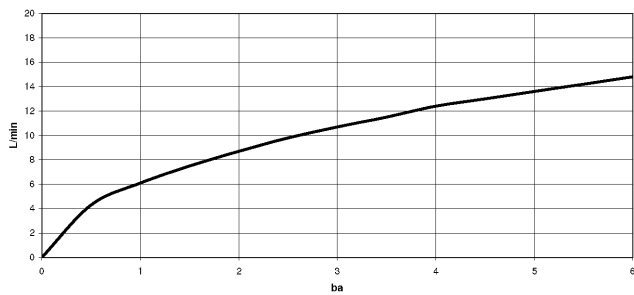

MEM Single-lever basin mixer - Dark Chrome

MEM

29 210 782

- hole diameter 35 mm
- rosette 60 x 60 mm
- 3x screw-in M 10 x 1 pressure hose, leak-tested

	Dark Chrome	29 210 782-19
	Chrome	29 210 782-00
	Brushed Platinum	29 210 782-06
	Platinum	29 210 782-08
	Brushed Durabronze (23kt Gold)	29 210 782-28
	Brushed Champagne (22kt Gold)	29 210 782-46
	Champagne (22kt Gold)	29 210 782-47
	Brushed Dark Platinum	29 210 782-99

29 210 782

mm [inches]

Flow rate chart

Certificates

GDV_0400283.

29 210 782

Parts for other
finishes can be found
here: [Chrome](#)