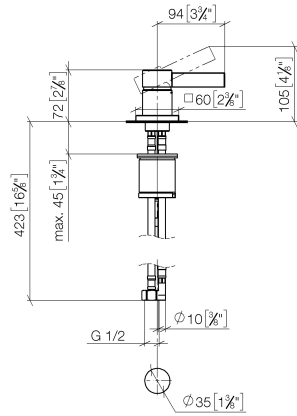

MEM Single-lever basin mixer - Dark Chrome

MEM

29 210 782

- hole diameter 35 mm
- rosette 60 x 60 mm
- 3x screw-in M 10 x 1 pressure hose, leak-tested

	Dark Chrome	29 210 782-19
	Chrome	29 210 782-00
	Brushed Platinum	29 210 782-06
	Platinum	29 210 782-08
	Brushed Durabronze (23kt Gold)	29 210 782-28
	Brushed Champagne (22kt Gold)	29 210 782-46
	Champagne (22kt Gold)	29 210 782-47
	Brushed Dark Platinum	29 210 782-99

29 210 782

mm [inches]

Flow rate chart

Certificates

GDV_0400283.

29 210 782

Parts for other
finishes can be found
here: [Chrome](#)