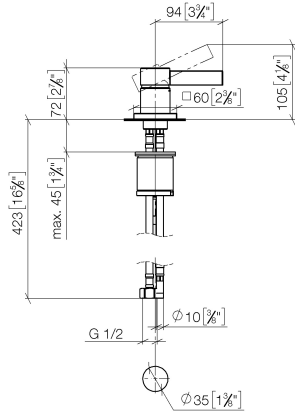

MEM Single-lever basin mixer - Brushed Durabron (23kt Gold)

MEM

29 210 782

- hole diameter 35 mm
- rosette 60 x 60 mm
- 3x screw-in M 10 x 1 pressure hose, leak-tested

	Brushed Durabron (23kt Gold)	29 210 782-28
	Chrome	29 210 782-00
	Brushed Platinum	29 210 782-06
	Platinum	29 210 782-08
	Dark Chrome	29 210 782-19
	Brushed Champagne (22kt Gold)	29 210 782-46
	Champagne (22kt Gold)	29 210 782-47
	Brushed Dark Platinum	29 210 782-99

29 210 782

mm [inches]

Flow rate chart

Certificates

LGA_28449.

GDV_0400283.

29 210 782

Parts for other
finishes can be found
here: [Chrome](#)