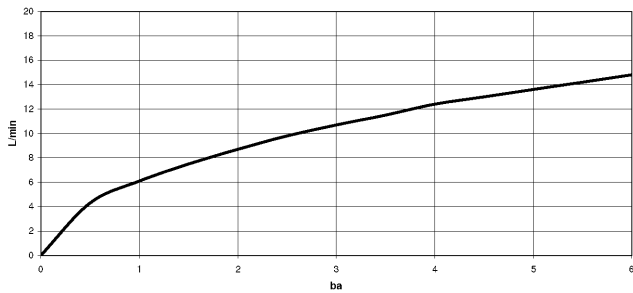

MEM Single-lever basin mixer - Brushed Durabron (23kt Gold)

MEM

29 210 782

- hole diameter 35 mm
- rosette 60 x 60 mm
- 3x screw-in M 10 x 1 pressure hose, leak-tested

	Brushed Durabron (23kt Gold)	29 210 782-28
	Chrome	29 210 782-00
	Brushed Platinum	29 210 782-06
	Platinum	29 210 782-08
	Dark Chrome	29 210 782-19
	Brushed Champagne (22kt Gold)	29 210 782-46
	Champagne (22kt Gold)	29 210 782-47
	Brushed Dark Platinum	29 210 782-99

29 210 782

mm [inches]

Flow rate chart

Certificates

LGA_28449.

GDV_0400283.

29 210 782

Parts for other
finishes can be found
here: [Chrome](#)