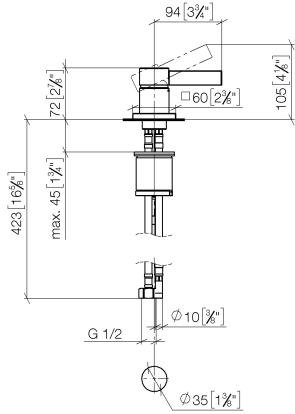

MEM Single-lever basin mixer - Brushed Bronze

MEM

29 210 782

- hole diameter 35 mm
- rosette 60 x 60 mm
- 3x screw-in M 10 x 1 pressure hose, leak-tested

	Brushed Bronze	29 210 782-42
	Chrome	29 210 782-00
	Brushed Platinum	29 210 782-06
	Platinum	29 210 782-08
	Dark Chrome	29 210 782-19
	Brushed Durabronze (23kt Gold)	29 210 782-28
		29 210 782-39
		29 210 782-43
	Brushed Champagne (22kt Gold)	29 210 782-46
	Champagne (22kt Gold)	29 210 782-47
	Brushed Dark Platinum	29 210 782-99

29 210 782

mm [inches]

Flow rate chart

Codes & Standards

DIN 4109

Executive Order
no. 1007

ISO 3822

Ü-Zeichen

MEM Single-lever basin mixer - Brushed Bronze

MEM

29 210 782

Spare parts list