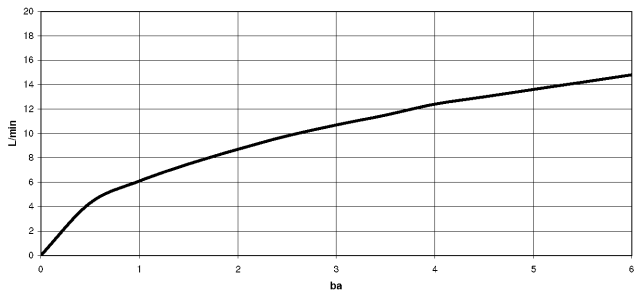

MEM Single-lever basin mixer - Brushed Bronze

MEM

29 210 782

- hole diameter 35 mm
- rosette 60 x 60 mm
- 3x screw-in M 10 x 1 pressure hose, leak-tested

	Brushed Bronze	29 210 782-42
	Chrome	29 210 782-00
	Brushed Platinum	29 210 782-06
	Platinum	29 210 782-08
	Dark Chrome	29 210 782-19
	Brushed Durabronze (23kt Gold)	29 210 782-28
		29 210 782-39
		29 210 782-43
	Brushed Champagne (22kt Gold)	29 210 782-46
	Champagne (22kt Gold)	29 210 782-47
	Brushed Dark Platinum	29 210 782-99

29 210 782

mm [inches]

Flow rate chart

Codes & Standards

DIN 4109

Executive Order
no. 1007

ISO 3822

Ü-Zeichen