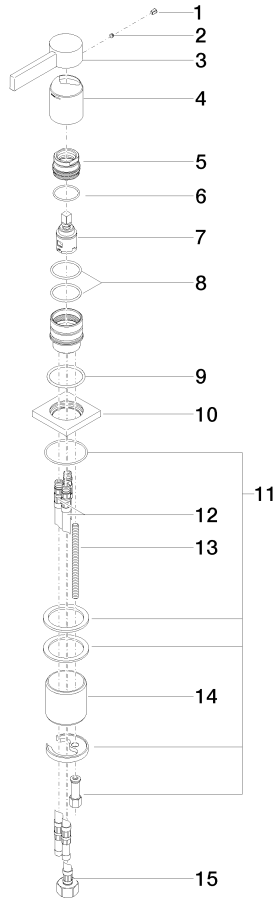

MEM Single-lever basin mixer - Brushed Bronze

MEM

29 210 782

- hole diameter 35 mm
- rosette 60 x 60 mm
- 3x screw-in M 10 x 1 pressure hose, leak-tested

	Brushed Bronze	29 210 782-42
	Chrome	29 210 782-00
	Brushed Platinum	29 210 782-06
	Platinum	29 210 782-08
	Dark Chrome	29 210 782-19
	Brushed Durabronze (23kt Gold)	29 210 782-28
		29 210 782-39
		29 210 782-43
	Brushed Champagne (22kt Gold)	29 210 782-46
	Champagne (22kt Gold)	29 210 782-47
	Brushed Dark Platinum	29 210 782-99

29 210 782

mm [inches]

Flow rate chart

Codes & Standards

DIN 4109

Executive Order
no. 1007

ISO 3822

Ü-Zeichen

MEM Single-lever basin mixer - Brushed Bronze

MEM

29 210 782

Certificates

GDV_0400

LGA_28

29 210 782

Parts for other finishes can be found here: [Chrome](#)

MEM Single-lever basin mixer - Brushed Bronze

MEM

29 210 782

Spare parts list