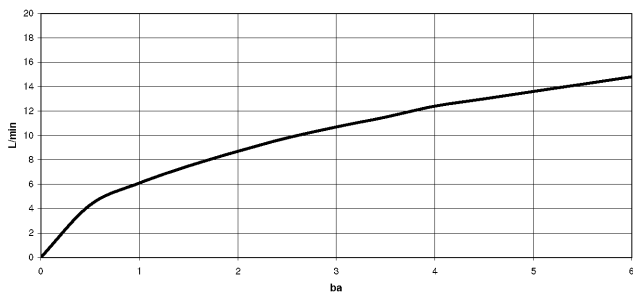

**MEM Single-lever basin mixer - Brushed Champagne (22kt Gold)**

MEM

29 210 782

- hole diameter 35 mm
- rosette 60 x 60 mm
- 3x screw-in M 10 x 1 pressure hose, leak-tested

	Brushed Champagne (22kt Gold)	29 210 782-46
	Chrome	29 210 782-00
	Brushed Platinum	29 210 782-06
	Platinum	29 210 782-08
	Dark Chrome	29 210 782-19
	Brushed Durabronze (23kt Gold)	29 210 782-28
	Champagne (22kt Gold)	29 210 782-47
	Brushed Dark Platinum	29 210 782-99

29 210 782

mm [inches]

Flow rate chart

Certificates

GDV\_0400283.

29 210 782

Parts for other  
finishes can be found  
here: [Chrome](#)