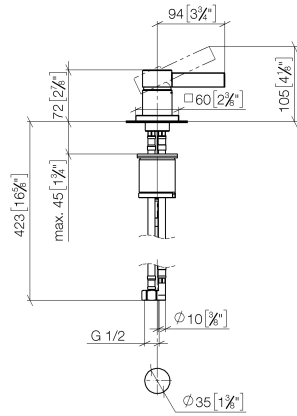

**MEM Single-lever basin mixer - Brushed Champagne (22kt Gold)**

MEM

29 210 782

- hole diameter 35 mm
- rosette 60 x 60 mm
- 3x screw-in M 10 x 1 pressure hose, leak-tested

	Brushed Champagne (22kt Gold)	29 210 782-46
	Chrome	29 210 782-00
	Brushed Platinum	29 210 782-06
	Platinum	29 210 782-08
	Dark Chrome	29 210 782-19
	Brushed Durabronze (23kt Gold)	29 210 782-28
	Champagne (22kt Gold)	29 210 782-47
	Brushed Dark Platinum	29 210 782-99

29 210 782

mm [inches]

Flow rate chart

Certificates

GDV\_0400283.

29 210 782

Parts for other  
finishes can be found  
here: [Chrome](#)