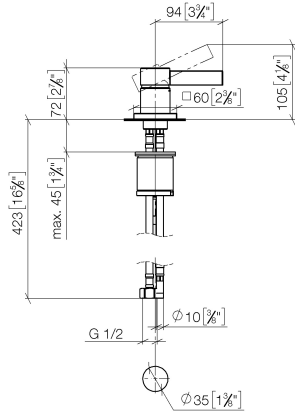

**MEM Single-lever basin mixer - Champagne (22kt Gold)**

MEM

29 210 782

- hole diameter 35 mm
- rosette 60 x 60 mm
- 3x screw-in M 10 x 1 pressure hose, leak-tested

	Champagne (22kt Gold)	29 210 782-47
	Chrome	29 210 782-00
	Brushed Platinum	29 210 782-06
	Platinum	29 210 782-08
	Dark Chrome	29 210 782-19
	Brushed Durabronze (23kt Gold)	29 210 782-28
	Brushed Champagne (22kt Gold)	29 210 782-46
	Brushed Dark Platinum	29 210 782-99

29 210 782

mm [inches]

Flow rate chart

Certificates

GDV\_0400283.

29 210 782

Parts for other  
finishes can be found  
here: [Chrome](#)