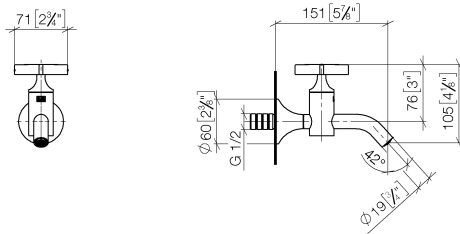

**VAIA Wall-mounted valve cold water without pop-up waste - Brushed Durabronz (23kt Gold)**

VAIA

30 010 809

- 151mm projection
- fixed spout
- adapter with male thread 3/4"
- hole diameter 35 mm
- rosette Ø 60 mm
- max. flow 5.7 l/min
- lead-free
- This product can help a building meet the requirements of Green Building Rating Systems, e.g. LEED®, BREEAM®, DGNB
- WRAS 240102003

**Recommended miscellaneous**

**Concealed wall elbow -**

35 085 970 90

- min. recess depth 90 mm
- max. recess depth 163 mm

**VAIA Wall-mounted valve cold water without pop-up waste - Brushed Durabronz (23kt Gold)**

VAIA

30 010 809  
mm [inches]

**Flow rate chart**

**Codes & Standards**

DIN 4109

ISO 3822

Scottish Water  
Byelaws

UK Water Supply  
Regulations