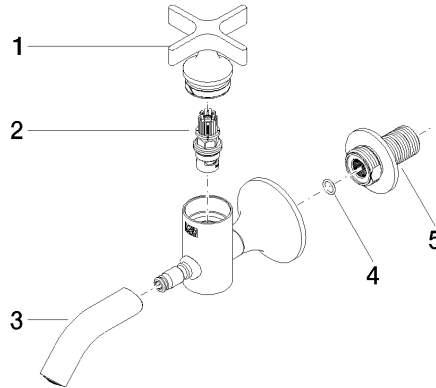

**Recommended miscellaneous**

**Concealed wall elbow -**

35 085 970 90

- min. recess depth 90 mm
- max. recess depth 163 mm

**VAIA Wall-mounted valve cold water without pop-up waste - Brushed Durabronz (23kt Gold)**

VAIA

30 010 809  
mm [inches]

**Flow rate chart**

**Codes & Standards**

DIN 4109

ISO 3822

Scottish Water  
Byelaws

UK Water Supply  
Regulations

**Ü-Zeichen**

VAIA Wall-mounted valve cold water without pop-up waste - Brushed  
Durabronze (23kt Gold)

---

VAIA

30 010 809

Certificates

---

WRAS\_240102

LGA\_18

30 010 809

VAIA Wall-mounted valve cold water without pop-up waste - Brushed  
Durabronze (23kt Gold)

VAIA

30 010 809

**Spare parts list**

No.	Item Number	Name	Quantity used	Delivery time
	90 20 66 025 00-28	handle	5	20