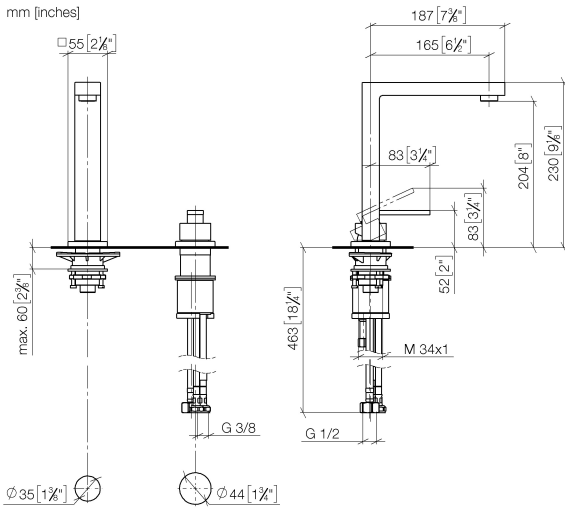

**LOT BAR TAP Two-hole mixer with individual rosettes - Brushed Durabron (23kt Gold)**

LOT

32 805 680

- 165mm projection
  - pivotable spout 360°
  - air-enriched flow
  - height of mixer 230 mm
  - height up to laminar flow regulator 205 mm
  - individual rosette 55 x 55 mm
  - hole diameter spout 35 mm
  - single-lever mixer hole diameter 44 mm
  - max. flow 8 l/min at 3 bar flow pressure
  - lead-free
  - WRAS 1909073
  - This product can help a building meet the requirements of Green Building Rating Systems, e.g. LEED®, BREEAM®, DGNB
- Operating unit can be positioned freely.

32 805 680

mm [inches]

**Flow rate chart**

**Certificates**

GDV\_0400283.

WRAS\_1909073.

LGA\_18887.

ETA\_18986.

32 805 680  
Parts for other  
finishes can be found  
here: [Chrome](#)

**Spare parts list**

No.	Item Number	Name	Quantity used	Delivery time
1	90 11 06 192 04-28	spout	1	20
2	04 23 10 044 01 90	fixing set	1	2
3	90 27 78 023 00-28	rosette	1	20
4	09 30 30 057 90	screw	1	2
5	09 30 11 028 90	disc	1	2
6	90 14 10 077 00 90	seal	1	2
7	04 24 04 166 10 90	nipple	1	2
8	90 14 20 002 00 90	seal	1	2
9	90 20 78 040 00-28	handle	1	20
10	09 24 04 142-28	nut	1	20
11	09 14 10 037 90	seal	1	2
12	90 15 05 045 00 90	cartridge	1	2
13	09 30 01 100 10 90	sleeve	1	2
14	09 27 78 007-28	rosette	1	20
15	04 30 11 038 02 90	fixing set	1	2
16	09 31 11 011 90	pin	1	2
17	09 18 40 079 90	sleeve	1	2
18	04 30 04 104 00 90	hose	2	2
19	04 30 04 019 00 90	hose	1	2
20	12 802 970 90	Extension set -	1	60