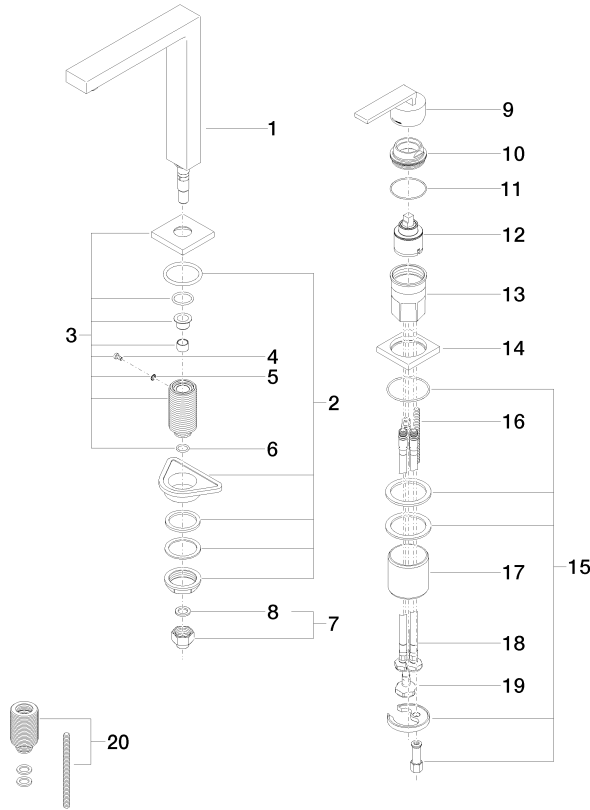

**LOT BAR TAP Two-hole mixer with individual rosettes - Brushed Durabron (23kt Gold)**

LOT

32 805 680

- 165mm projection
  - pivotable spout 360°
  - air-enriched flow
  - height of mixer 230 mm
  - height up to laminar flow regulator 205 mm
  - individual rosette 55 x 55 mm
  - hole diameter spout 35 mm
  - single-lever mixer hole diameter 44 mm
  - max. flow 8 l/min at 3 bar flow pressure
  - lead-free
  - WRAS 1909073
  - This product can help a building meet the requirements of Green Building Rating Systems, e.g. LEED®, BREEAM®, DGNB
- Operating unit can be positioned freely.

32 805 680

mm [inches]

**Flow rate chart**

**Certificates**

GDV\_0400283.

WRAS\_1909073.

LGA\_18887.

ETA\_18986.

32 805 680  
Parts for other  
finishes can be found  
here: [Chrome](#)

**Spare parts list**

No.	Item Number	Name	Quantity used	Delivery time
1	90 11 06 192 04-28	spout	1	20
2	04 23 10 044 01 90	fixing set	1	2
3	90 27 78 023 00-28	rosette	1	20
4	09 30 30 057 90	screw	1	2
5	09 30 11 028 90	disc	1	2
6	90 14 10 077 00 90	seal	1	2
7	04 24 04 166 10 90	nipple	1	2
8	90 14 20 002 00 90	seal	1	2
9	90 20 78 040 00-28	handle	1	20
10	09 24 04 142-28	nut	1	20
11	09 14 10 037 90	seal	1	2
12	90 15 05 045 00 90	cartridge	1	2
13	09 30 01 100 10 90	sleeve	1	2
14	09 27 78 007-28	rosette	1	20
15	04 30 11 038 02 90	fixing set	1	2
16	09 31 11 011 90	pin	1	2
17	09 18 40 079 90	sleeve	1	2
18	04 30 04 104 00 90	hose	2	2
19	04 30 04 019 00 90	hose	1	2
20	12 802 970 90	Extension set -	1	60