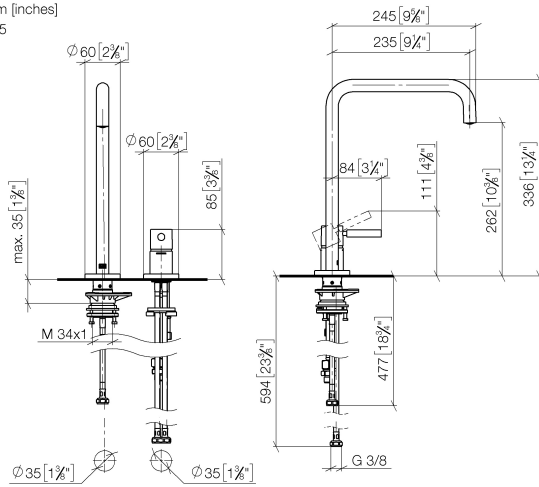

**META SQUARE Two-hole mixer with individual rosettes - Durabronss (23kt Gold)**

META SQUARE

32 815 861

- 235mm projection
- pivotable spout 360°
- Optional swivel limiter available with swivel limiter set 12 820 970 90
- air-enriched flow
- max. flow 8 l/min at 3 bar flow pressure
- This product can help a building meet the requirements of Green Building Rating Systems, e.g. LEED®, BREEAM®, DGNB
- lead-free
- WRAS 240102014

**Dispenser with rosette - Durabronss (23kt Gold) 82 444 970-09**

32 815 861  
mm [inches]  
1:5

**Flow rate chart**

**Certificates**

LGA\_38639.

WRAS\_240102014.

32 815 861

**Spare parts list**

No.	Item Number	Name	Quantity used	Delivery time
1	90 28 22 287 00-09	spout	1	-
Spare part can no longer be ordered, please order the replacement item				
2	12 820 970 90	Swivel limitation set -	1	2
3	90 30 01 299 00 90	shaft	1	2
4	04 23 10 044 08 90	fixing set	1	2
5	04 30 04 100 00 90	hose	1	2
6	90 20 66 003 00-09	handle	1	-
Spare part can no longer be ordered, please order the replacement item				
7	09 28 30 026-09	cover	1	60
8	09 14 10 091 90	seal	1	2
9	09 24 04 266 90	nut	1	2
10	90 15 05 042 00 90	cartridge	1	2
11	09 14 10 110 90	seal	1	2
12	09 27 97 040-09	rosette	1	60
13	09 31 11 011 90	pin	1	2
14	04 30 11 085 97 90	fixing set	1	2
15	04 30 04 104 00 90	hose	1	2
16	04 30 04 105 00 90	hose	2	2
17	90 24 03 250 00 90	nipple	1	2