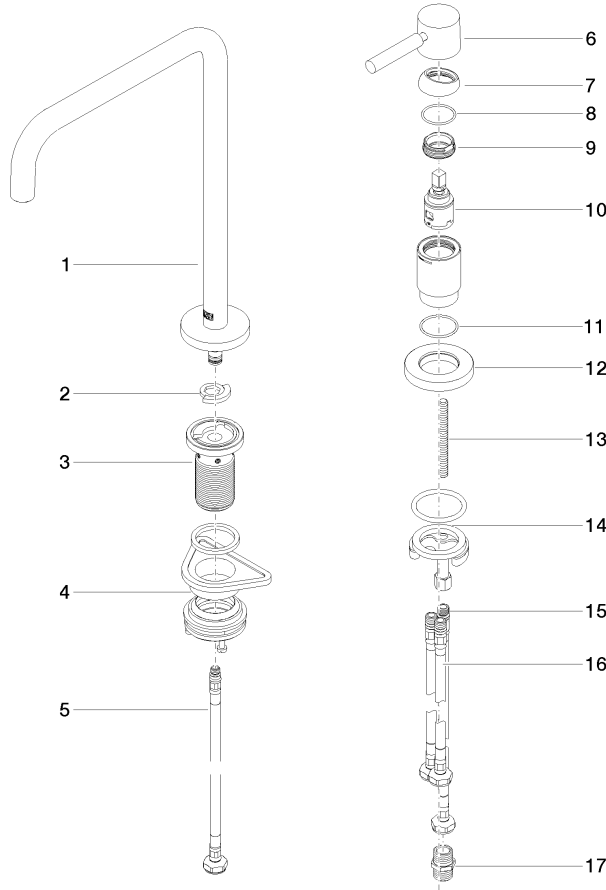

**META SQUARE Two-hole mixer with individual rosettes - Durabronss (23kt Gold)**

META SQUARE

32 815 861

- 235mm projection
- pivotable spout 360°
- Optional swivel limiter available with swivel limiter set 12 820 970 90
- air-enriched flow
- max. flow 8 l/min at 3 bar flow pressure
- This product can help a building meet the requirements of Green Building Rating Systems, e.g. LEED®, BREEAM®, DGNB
- lead-free
- WRAS 240102014

Operating unit can be positioned freely.

	Durabronss (23kt Gold)	32 815 861-09
	Chrome	32 815 861-00
	Brushed Platinum	32 815 861-06
	Platinum	32 815 861-08
	Dark Chrome	32 815 861-19
	Brushed Durabronss (23kt Gold)	32 815 861-28
	Matte Black	32 815 861-33
	Brushed Champagne (22kt Gold)	32 815 861-46
	Champagne (22kt Gold)	32 815 861-47
	Brushed Chrome	32 815 861-93
	Brushed Dark Platinum	32 815 861-99

**Dispenser with rosette - Durabronss (23kt Gold) 82 444 970-09**

32 815 861  
mm [inches]  
1:5

**Flow rate chart**

**Certificates**

LGA\_38639.

WRAS\_240102014.

32 815 861

**Spare parts list**

No.	Item Number	Name	Quantity used	Delivery time
1	90 28 22 287 00-09	spout	1	-
Spare part can no longer be ordered, please order the replacement item				
2	12 820 970 90	Swivel limitation set -	1	2
3	90 30 01 299 00 90	shaft	1	2
4	04 23 10 044 08 90	fixing set	1	2
5	04 30 04 100 00 90	hose	1	2
6	90 20 66 003 00-09	handle	1	-
Spare part can no longer be ordered, please order the replacement item				
7	09 28 30 026-09	cover	1	60
8	09 14 10 091 90	seal	1	2
9	09 24 04 266 90	nut	1	2
10	90 15 05 042 00 90	cartridge	1	2
11	09 14 10 110 90	seal	1	2
12	09 27 97 040-09	rosette	1	60
13	09 31 11 011 90	pin	1	2
14	04 30 11 085 97 90	fixing set	1	2
15	04 30 04 104 00 90	hose	1	2
16	04 30 04 105 00 90	hose	2	2
17	90 24 03 250 00 90	nipple	1	2