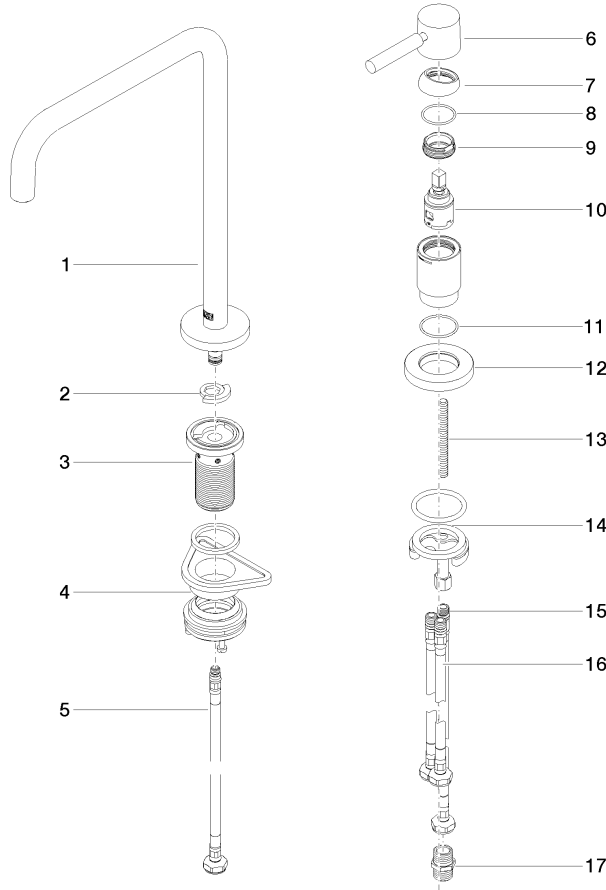

**META SQUARE Two-hole mixer with individual rosettes - Brushed Durabross (23kt Gold)**

META SQUARE

32 815 861

- 235mm projection
- pivotable spout 360°
- Optional swivel limiter available with swivel limiter set 12 820 970 90
- air-enriched flow
- max. flow 8 l/min at 3 bar flow pressure
- This product can help a building meet the requirements of Green Building Rating Systems, e.g. LEED®, BREEAM®, DGNB
- lead-free
- WRAS 240102014

Operating unit can be positioned freely.

	Brushed Durabross (23kt Gold)	32 815 861-28
	Chrome	32 815 861-00
	Brushed Platinum	32 815 861-06
	Platinum	32 815 861-08
	Durabross (23kt Gold)	32 815 861-09
	Dark Chrome	32 815 861-19
	Matte Black	32 815 861-33
	Brushed Champagne (22kt Gold)	32 815 861-46
	Champagne (22kt Gold)	32 815 861-47
	Brushed Chrome	32 815 861-93
	Brushed Dark Platinum	32 815 861-99

**Dispenser with rosette - Brushed Durabross (23kt Gold)** 82 444 970-28

32 815 861  
mm [inches]  
1:5

**Flow rate chart**

**Certificates**

LGA\_38639.

WRAS\_240102014.

32 815 861

**Spare parts list**

No.	Item Number	Name	Quantity used	Delivery time
1	90 28 22 287 00-28	spout	1	-
Spare part can no longer be ordered, please order the replacement item				
2	12 820 970 90	Swivel limitation set -	1	2
3	90 30 01 299 00 90	shaft	1	2
4	04 23 10 044 08 90	fixing set	1	2
5	04 30 04 100 00 90	hose	1	2
6	90 20 66 003 00-28	handle	1	-
Spare part can no longer be ordered, please order the replacement item				
7	09 28 30 026-28	cover	1	20
8	09 14 10 091 90	seal	1	2
9	09 24 04 266 90	nut	1	2
10	90 15 05 042 00 90	cartridge	1	2
11	09 14 10 110 90	seal	1	2
12	09 27 97 040-28	rosette	1	20
13	09 31 11 011 90	pin	1	2
14	04 30 11 085 97 90	fixing set	1	2
15	04 30 04 104 00 90	hose	1	2
16	04 30 04 105 00 90	hose	2	2
17	90 24 03 250 00 90	nipple	1	2