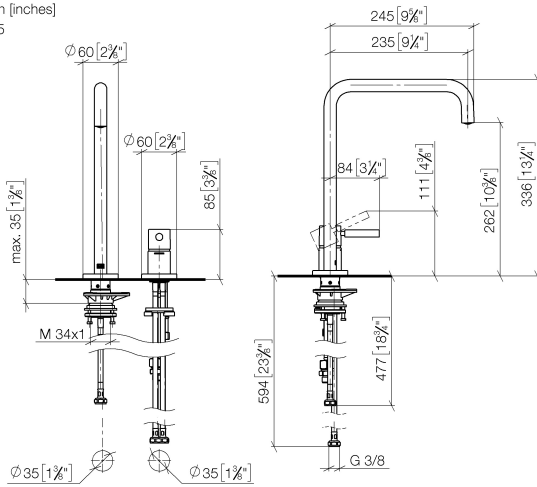

**META SQUARE Two-hole mixer with individual rosettes - Brushed Durabross (23kt Gold)**

META SQUARE

32 815 861

- 235mm projection
- pivotable spout 360°
- Optional swivel limiter available with swivel limiter set 12 820 970 90
- air-enriched flow
- max. flow 8 l/min at 3 bar flow pressure
- This product can help a building meet the requirements of Green Building Rating Systems, e.g. LEED®, BREEAM®, DGNB
- lead-free
- WRAS 240102014

Operating unit can be positioned freely.

	Brushed Durabross (23kt Gold)	32 815 861-28
	Chrome	32 815 861-00
	Brushed Platinum	32 815 861-06
	Platinum	32 815 861-08
	Durabross (23kt Gold)	32 815 861-09
	Dark Chrome	32 815 861-19
	Matte Black	32 815 861-33
	Brushed Champagne (22kt Gold)	32 815 861-46
	Champagne (22kt Gold)	32 815 861-47
	Brushed Chrome	32 815 861-93
	Brushed Dark Platinum	32 815 861-99

**Dispenser with rosette - Brushed Durabross (23kt Gold)** 82 444 970-28

32 815 861  
mm [inches]  
1:5

**Flow rate chart**

**Certificates**

LGA\_38639.

WRAS\_240102014.

32 815 861

**Spare parts list**

No.	Item Number	Name	Quantity used	Delivery time
1	90 28 22 287 00-28	spout	1	-
Spare part can no longer be ordered, please order the replacement item				
2	12 820 970 90	Swivel limitation set -	1	2
3	90 30 01 299 00 90	shaft	1	2
4	04 23 10 044 08 90	fixing set	1	2
5	04 30 04 100 00 90	hose	1	2
6	90 20 66 003 00-28	handle	1	-
Spare part can no longer be ordered, please order the replacement item				
7	09 28 30 026-28	cover	1	20
8	09 14 10 091 90	seal	1	2
9	09 24 04 266 90	nut	1	2
10	90 15 05 042 00 90	cartridge	1	2
11	09 14 10 110 90	seal	1	2
12	09 27 97 040-28	rosette	1	20
13	09 31 11 011 90	pin	1	2
14	04 30 11 085 97 90	fixing set	1	2
15	04 30 04 104 00 90	hose	1	2
16	04 30 04 105 00 90	hose	2	2
17	90 24 03 250 00 90	nipple	1	2