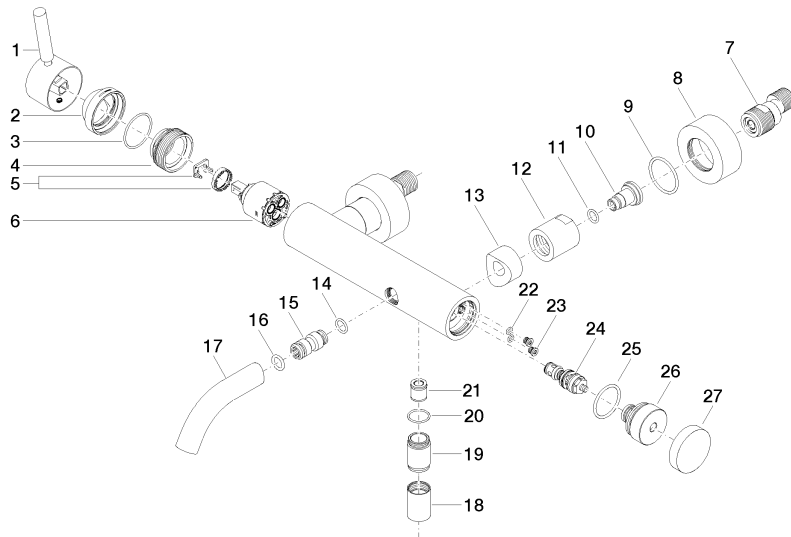

**META Single-lever bath mixer for wall mounting without shower set - Brushed Platinum**

META

33 200 660

- 202mm projection
- circular normal flow
- automatic bath/shower diverter
- 3/8" shower outlet
- slide-on rosettes Ø 60 mm
- 1/2" connection
- gauge 150 mm - 15 mm
- max. flow 14 l/min at 3 bar flow pressure

33 200 660  
mm [inches]

**Flow rate chart**

**Certificates**

Belgaqua\_21-025- LGA\_29687. WRAS\_2207043.  
27\_1.

META Single-lever bath mixer for wall mounting without shower set - Brushed  
Platinum

META

## META Single-lever bath mixer for wall mounting without shower set - Brushed Platinum

META

33 200 660

### Spare parts list

No.	Item Number	Name	Quantity used	Delivery time
1	90 20 66 007 00-06	handle	1	10
2	09 28 30 032-06	cover	1	10
3	09 14 10 102 90	seal	1	2
4	09 24 04 296 90	nut	1	2
5	90 28 10 148 00 90	accessories	1	2
6	90 15 05 064 00 90	cartridge	1	2
7	04 11 04 030 00 90	connection	2	2
8	09 27 62 004-06	rosette	2	10
9	09 14 10 119 90	seal	2	2
10	09 29 05 005 20 90	nipple	2	60
11	09 14 10 008 90	seal	2	2
12	09 23 10 048-06	nut	2	10
13	09 18 40 059-06	sleeve	2	10
14	09 14 10 003 90	seal	1	2
15	09 24 04 043 90	nipple	1	2
16	90 14 10 011 00 90	seal	1	2
17	90 11 06 213 00-06	spout	1	10
18	90 21 02 069 00-06	cover	1	10
19	09 24 03 115 20-06	nipple	1	10
20	90 14 10 032 00 90	seal	1	2
21	90 23 01 141 00 90	back-flow preventer	1	2
22	09 14 10 001 90	seal	2	2
23	09 30 30 113 20 90	screw	2	2
24	90 31 09 032 00-06	diverter	1	10
25	09 14 10 101 90	seal	1	2
26	09 21 10 035 20-06	nipple	1	10
27	09 20 62 031-06	handle	1	10