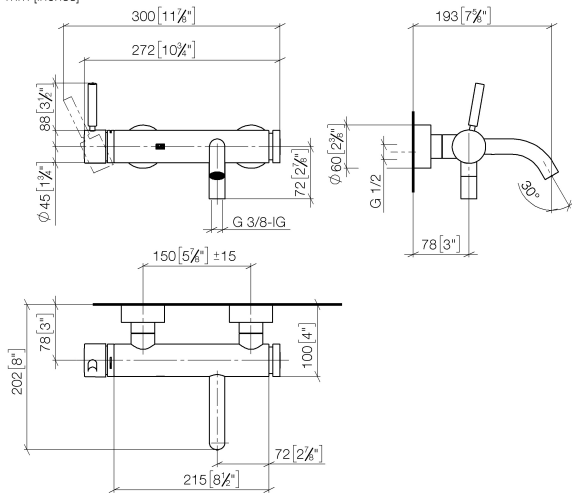

**META Single-lever bath mixer for wall mounting without shower set - Brushed Platinum**

META

33 200 660

- 202mm projection
- circular normal flow
- automatic bath/shower diverter
- 3/8" shower outlet
- slide-on rosettes Ø 60 mm
- 1/2" connection
- gauge 150 mm - 15 mm
- max. flow 14 l/min at 3 bar flow pressure

33 200 660  
mm [inches]

**Flow rate chart**

**Certificates**

Belgaqua\_21-025- LGA\_29687. WRAS\_2207043.  
27\_1.

META Single-lever bath mixer for wall mounting without shower set - Brushed  
Platinum

META

## META Single-lever bath mixer for wall mounting without shower set - Brushed Platinum

META

33 200 660

### Spare parts list

No.	Item Number	Name	Quantity used	Delivery time
1	90 20 66 007 00-06	handle	1	10
2	09 28 30 032-06	cover	1	10
3	09 14 10 102 90	seal	1	2
4	09 24 04 296 90	nut	1	2
5	90 28 10 148 00 90	accessories	1	2
6	90 15 05 064 00 90	cartridge	1	2
7	04 11 04 030 00 90	connection	2	2
8	09 27 62 004-06	rosette	2	10
9	09 14 10 119 90	seal	2	2
10	09 29 05 005 20 90	nipple	2	60
11	09 14 10 008 90	seal	2	2
12	09 23 10 048-06	nut	2	10
13	09 18 40 059-06	sleeve	2	10
14	09 14 10 003 90	seal	1	2
15	09 24 04 043 90	nipple	1	2
16	90 14 10 011 00 90	seal	1	2
17	90 11 06 213 00-06	spout	1	10
18	90 21 02 069 00-06	cover	1	10
19	09 24 03 115 20-06	nipple	1	10
20	90 14 10 032 00 90	seal	1	2
21	90 23 01 141 00 90	back-flow preventer	1	2
22	09 14 10 001 90	seal	2	2
23	09 30 30 113 20 90	screw	2	2
24	90 31 09 032 00-06	diverter	1	10
25	09 14 10 101 90	seal	1	2
26	09 21 10 035 20-06	nipple	1	10
27	09 20 62 031-06	handle	1	10