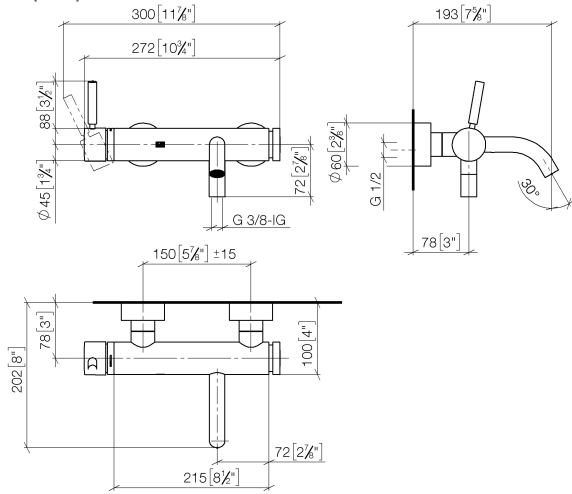

**META Single-lever bath mixer for wall mounting without shower set - Dark Chrome**

META

33 200 660

- 202mm projection
- circular normal flow
- automatic bath/shower diverter
- 3/8" shower outlet
- slide-on rosettes Ø 60 mm
- 1/2" connection
- gauge 150 mm - 15 mm
- max. flow 14 l/min at 3 bar flow pressure

33 200 660  
mm [inches]

**Flow rate chart**

**Certificates**

LGA\_29687.

WRAS\_2207043.

META Single-lever bath mixer for wall mounting without shower set - Dark  
Chrome

META

33 200 660