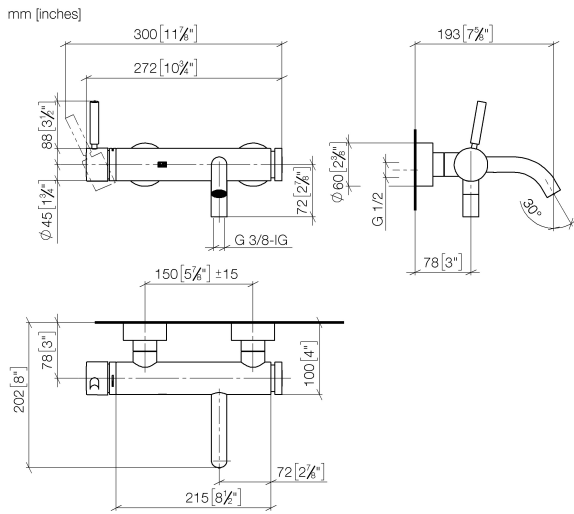

33 200 660

- 202mm projection
- circular normal flow
- automatic bath/shower diverter
- 3/8" shower outlet
- slide-on rosettes Ø 60 mm
- 1/2" connection
- gauge 150 mm - 15 mm
- max. flow 14 l/min at 3 bar flow pressure

33 200 660

Flow rate chart

Certificates

LGA_29687.

33 200 660

Parts for other finishes can be found here: [Chrome](#)

META Single-lever bath mixer for wall mounting without shower set - Light Gold

META

33 200 660

Spare parts list

No.	Item Number	Name	Quantity used	Delivery time
1	90 20 66 007 00-26	handle	1	30
2	09 28 30 032-26	cover	1	60
3	09 14 10 102 90	seal	1	2
4	09 24 04 296 90	nut	1	2
5	90 28 10 148 00 90	accessories	1	2
6	90 15 05 064 00 90	cartridge	1	2
7	04 11 04 030 00 90	connection	2	2
8	09 27 62 004-26	rosette	2	60
9	09 14 10 119 90	seal	2	2
10	09 29 05 005 20 90	nipple	2	60
11	09 14 10 008 90	seal	2	2
12	09 23 10 048-26	nut	2	60
13	09 18 40 059-26	sleeve	2	60
14	09 14 10 003 90	seal	1	2
15	09 24 04 043 90	nipple	1	2
16	90 14 10 011 00 90	seal	1	2
17	90 11 06 213 00-26	spout	1	-
Spare part can no longer be ordered, please order the replacement item				
18	90 21 02 069 00-26	cover	1	30
19	09 24 03 115 20-26	nipple	1	60
20	90 14 10 032 00 90	seal	1	2
21	90 23 01 141 00 90	back-flow preventer	1	2
22	09 14 10 001 90	seal	2	2
23	09 30 30 113 20 90	screw	2	2
24	90 31 09 032 00-26	diverter	1	-
Spare part can no longer be ordered, please order the replacement item				
25	09 14 10 101 90	seal	1	2
26	09 21 10 035 20-26	nipple	1	60
27	09 20 62 031-26	handle	1	60