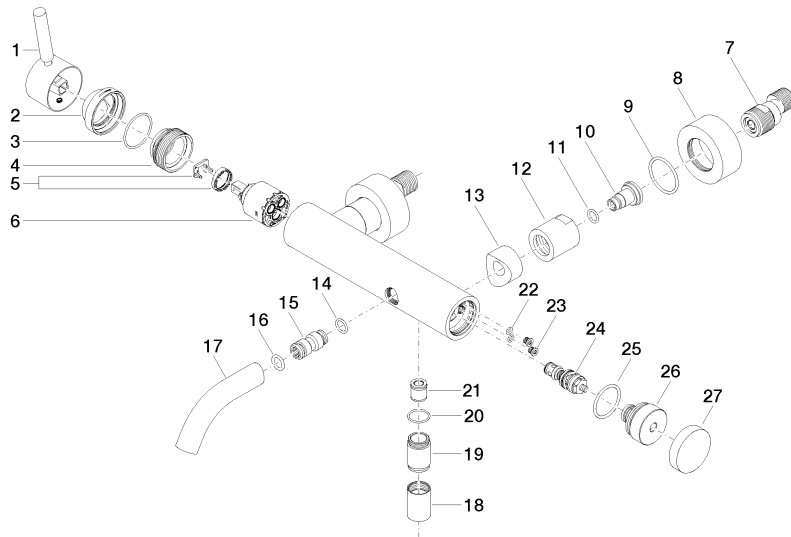

33 200 660

- 202mm projection
- circular normal flow
- automatic bath/shower diverter
- 3/8" shower outlet
- slide-on rosettes Ø 60 mm
- 1/2" connection
- gauge 150 mm - 15 mm
- max. flow 14 l/min at 3 bar flow pressure

33 200 660

Flow rate chart

Certificates

LGA_29687.

33 200 660

Parts for other finishes can be found here: [Chrome](#)

META Single-lever bath mixer for wall mounting without shower set - Light Gold

META

33 200 660

Spare parts list

No.	Item Number	Name	Quantity used	Delivery time
1	90 20 66 007 00-26	handle	1	30
2	09 28 30 032-26	cover	1	60
3	09 14 10 102 90	seal	1	2
4	09 24 04 296 90	nut	1	2
5	90 28 10 148 00 90	accessories	1	2
6	90 15 05 064 00 90	cartridge	1	2
7	04 11 04 030 00 90	connection	2	2
8	09 27 62 004-26	rosette	2	60
9	09 14 10 119 90	seal	2	2
10	09 29 05 005 20 90	nipple	2	60
11	09 14 10 008 90	seal	2	2
12	09 23 10 048-26	nut	2	60
13	09 18 40 059-26	sleeve	2	60
14	09 14 10 003 90	seal	1	2
15	09 24 04 043 90	nipple	1	2
16	90 14 10 011 00 90	seal	1	2
17	90 11 06 213 00-26	spout	1	-
Spare part can no longer be ordered, please order the replacement item				
18	90 21 02 069 00-26	cover	1	30
19	09 24 03 115 20-26	nipple	1	60
20	90 14 10 032 00 90	seal	1	2
21	90 23 01 141 00 90	back-flow preventer	1	2
22	09 14 10 001 90	seal	2	2
23	09 30 30 113 20 90	screw	2	2
24	90 31 09 032 00-26	diverter	1	-
Spare part can no longer be ordered, please order the replacement item				
25	09 14 10 101 90	seal	1	2
26	09 21 10 035 20-26	nipple	1	60
27	09 20 62 031-26	handle	1	60