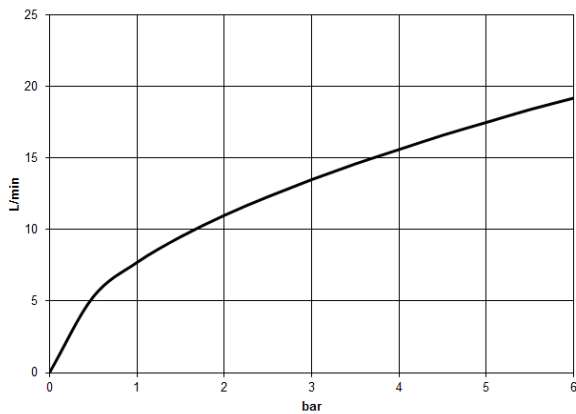

Flow rate chart

Certificates

LGA_29687.