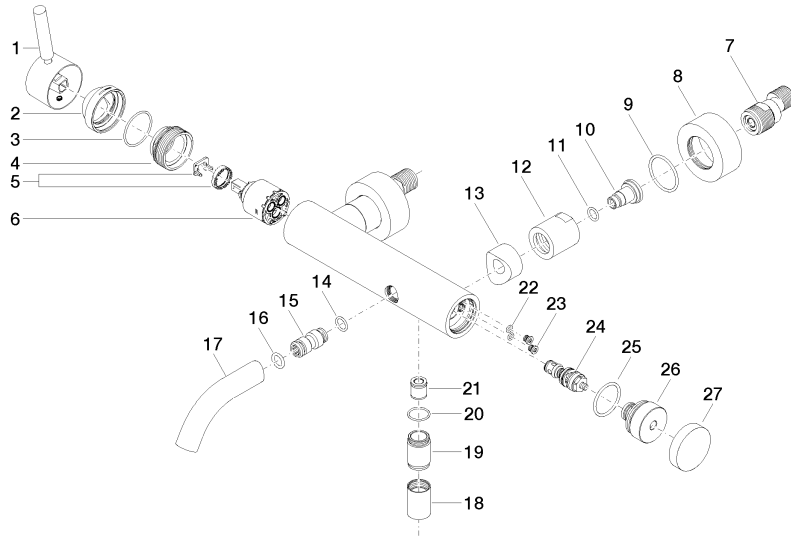

META Single-lever bath mixer for wall mounting without shower set - Brushed Light Gold

META

33 200 660

- 202mm projection
- circular normal flow
- automatic bath/shower diverter
- 3/8" shower outlet
- slide-on rosettes Ø 60 mm
- 1/2" connection
- gauge 150 mm - 15 mm
- max. flow 14 l/min at 3 bar flow pressure

33 200 660
mm [inches]

Flow rate chart

Certificates

LGA_29687.

META Single-lever bath mixer for wall mounting without shower set - Brushed
Light Gold

META

33 200 660

Parts for other
finishes can be found
here: [Chrome](#)

META Single-lever bath mixer for wall mounting without shower set - Brushed Light Gold

META

33 200 660

Spare parts list

No.	Item Number	Name	Quantity used	Delivery time
1	90 20 66 007 00-27	handle	1	30
2	09 28 30 032-27	cover	1	60
3	09 14 10 102 90	seal	1	2
4	09 24 04 296 90	nut	1	2
5	90 28 10 148 00 90	accessories	1	2
6	90 15 05 064 00 90	cartridge	1	2
7	04 11 04 030 00 90	connection	2	2
8	09 27 62 004-27	rosette	2	60
9	09 14 10 119 90	seal	2	2
10	09 29 05 005 20 90	nipple	2	60
11	09 14 10 008 90	seal	2	2
12	09 23 10 048-27	nut	2	60
13	09 18 40 059-27	sleeve	2	60
14	09 14 10 003 90	seal	1	2
15	09 24 04 043 90	nipple	1	2
16	90 14 10 011 00 90	seal	1	2
17	90 11 06 213 00-27	spout	1	-
Spare part can no longer be ordered, please order the replacement item				
18	90 21 02 069 00-27	cover	1	30
19	09 24 03 115 20-27	nipple	1	60
20	90 14 10 032 00 90	seal	1	2
21	90 23 01 141 00 90	back-flow preventer	1	2
22	09 14 10 001 90	seal	2	2
23	09 30 30 113 20 90	screw	2	2
24	90 31 09 032 00-27	diverter	1	-
Spare part can no longer be ordered, please order the replacement item				
25	09 14 10 101 90	seal	1	2
26	09 21 10 035 20-27	nipple	1	60
27	09 20 62 031-27	handle	1	60