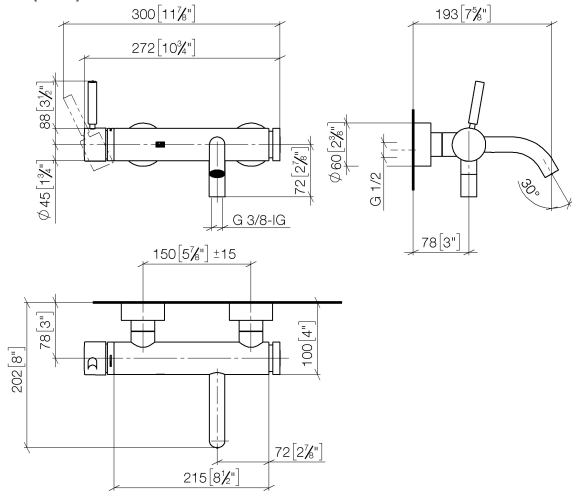

META Single-lever bath mixer for wall mounting without shower set - Brushed Light Gold

META

33 200 660

- 202mm projection
- circular normal flow
- automatic bath/shower diverter
- 3/8" shower outlet
- slide-on rosettes Ø 60 mm
- 1/2" connection
- gauge 150 mm - 15 mm
- max. flow 14 l/min at 3 bar flow pressure

33 200 660
mm [inches]

Flow rate chart

Certificates

LGA_29687.

META Single-lever bath mixer for wall mounting without shower set - Brushed
Light Gold

META

33 200 660

Parts for other
finishes can be found
here: [Chrome](#)

META Single-lever bath mixer for wall mounting without shower set - Brushed Light Gold

META

33 200 660

Spare parts list

No.	Item Number	Name	Quantity used	Delivery time
1	90 20 66 007 00-27	handle	1	30
2	09 28 30 032-27	cover	1	60
3	09 14 10 102 90	seal	1	2
4	09 24 04 296 90	nut	1	2
5	90 28 10 148 00 90	accessories	1	2
6	90 15 05 064 00 90	cartridge	1	2
7	04 11 04 030 00 90	connection	2	2
8	09 27 62 004-27	rosette	2	60
9	09 14 10 119 90	seal	2	2
10	09 29 05 005 20 90	nipple	2	60
11	09 14 10 008 90	seal	2	2
12	09 23 10 048-27	nut	2	60
13	09 18 40 059-27	sleeve	2	60
14	09 14 10 003 90	seal	1	2
15	09 24 04 043 90	nipple	1	2
16	90 14 10 011 00 90	seal	1	2
17	90 11 06 213 00-27	spout	1	-
Spare part can no longer be ordered, please order the replacement item				
18	90 21 02 069 00-27	cover	1	30
19	09 24 03 115 20-27	nipple	1	60
20	90 14 10 032 00 90	seal	1	2
21	90 23 01 141 00 90	back-flow preventer	1	2
22	09 14 10 001 90	seal	2	2
23	09 30 30 113 20 90	screw	2	2
24	90 31 09 032 00-27	diverter	1	-
Spare part can no longer be ordered, please order the replacement item				
25	09 14 10 101 90	seal	1	2
26	09 21 10 035 20-27	nipple	1	60
27	09 20 62 031-27	handle	1	60