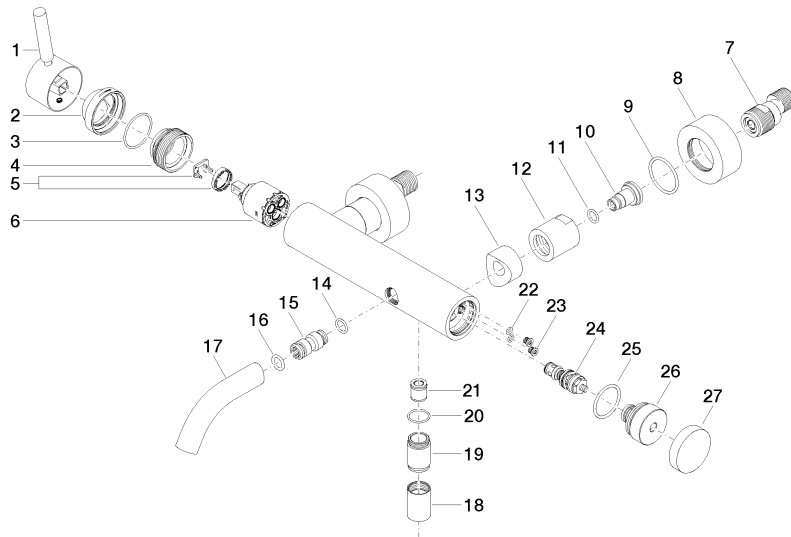

META Single-lever bath mixer for wall mounting without shower set - Matte Black

META

33 200 660

- 202mm projection
- circular normal flow
- automatic bath/shower diverter
- 3/8" shower outlet
- slide-on rosettes Ø 60 mm
- 1/2" connection
- gauge 150 mm - 15 mm
- max. flow 14 l/min at 3 bar flow pressure

33 200 660
mm [inches]

Flow rate chart

Certificates

Belgaqua_21-025- LGA_29687. WRAS_2207043.
27_1.

**META Single-lever bath mixer for wall mounting without shower set - Matte
Black**

META

33 200 660

Parts for other
finishes can be found
here: [Chrome](#)

META Single-lever bath mixer for wall mounting without shower set - Matte Black

META

33 200 660

Spare parts list

No.	Item Number	Name	Quantity used	Delivery time
1	90 20 66 007 00-33	handle	1	30
2	09 28 30 032-33	cover	1	30
3	09 14 10 102 90	seal	1	2
4	09 24 04 296 90	nut	1	2
5	90 28 10 148 00 90	accessories	1	2
6	90 15 05 064 00 90	cartridge	1	2
7	04 11 04 030 00 90	connection	2	2
8	09 27 62 004-33	rosette	2	30
9	09 14 10 119 90	seal	2	2
10	09 29 05 005 20 90	nipple	2	60
11	09 14 10 008 90	seal	2	2
12	09 23 10 048-33	nut	2	30
13	09 18 40 059-33	sleeve	2	30
14	09 14 10 003 90	seal	1	2
15	09 24 04 043 90	nipple	1	2
16	90 14 10 011 00 90	seal	1	2
17	90 11 06 213 00-33	spout	1	30
18	90 21 02 069 00-33	cover	1	30
19	09 24 03 115 20-33	nipple	1	30
20	90 14 10 032 00 90	seal	1	2
21	90 23 01 141 00 90	back-flow preventer	1	2
22	09 14 10 001 90	seal	2	2
23	09 30 30 113 20 90	screw	2	2
24	90 31 09 032 00-33	diverter	1	-
Spare part can no longer be ordered, please order the replacement item				
25	09 14 10 101 90	seal	1	2
26	09 21 10 035 20-33	nipple	1	30
27	09 20 62 031-33	handle	1	30