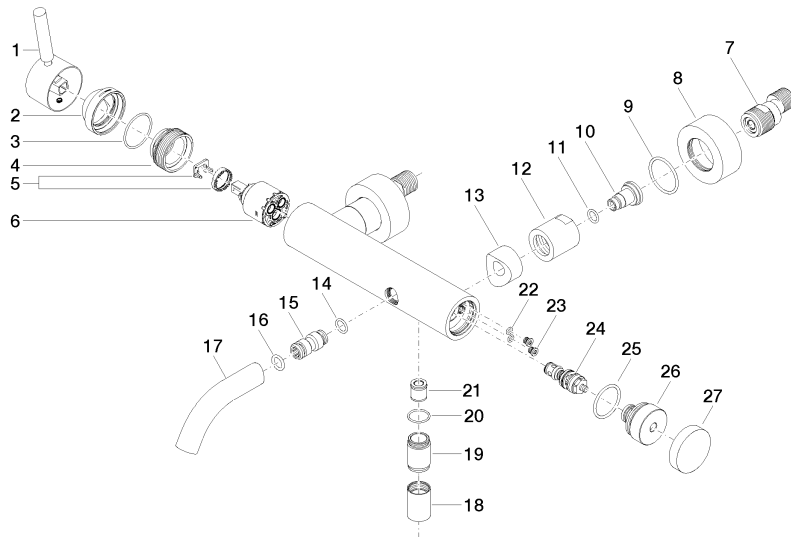

META Single-lever bath mixer for wall mounting without shower set - Brushed Bronze

META

33 200 660

- 202mm projection
- circular normal flow
- automatic bath/shower diverter
- 3/8" shower outlet
- slide-on rosettes Ø 60 mm
- 1/2" connection
- gauge 150 mm - 15 mm
- max. flow 14 l/min at 3 bar flow pressure

33 200 660
mm [inches]

Flow rate chart

Certificates

LGA_29687.

META Single-lever bath mixer for wall mounting without shower set - Brushed
Bronze

META

33 200 660

Parts for other
finishes can be found
here: [Chrome](#)

META Single-lever bath mixer for wall mounting without shower set - Brushed Bronze

META

33 200 660

Spare parts list

No.	Item Number	Name	Quantity used	Delivery time
1	90 20 66 007 00-42	handle	1	30
2	09 28 30 032-42	cover	1	60
3	09 14 10 102 90	seal	1	2
4	09 24 04 296 90	nut	1	2
5	90 28 10 148 00 90	accessories	1	2
6	90 15 05 064 00 90	cartridge	1	2
7	04 11 04 030 00 90	connection	2	2
8	09 27 62 004-42	rosette	2	60
9	09 14 10 119 90	seal	2	2
10	09 29 05 005 20 90	nipple	2	60
11	09 14 10 008 90	seal	2	2
12	09 23 10 048-42	nut	2	60
13	09 18 40 059-42	sleeve	2	60
14	09 14 10 003 90	seal	1	2
15	09 24 04 043 90	nipple	1	2
16	90 14 10 011 00 90	seal	1	2
17	90 11 06 213 00-42	spout	1	30
18	90 21 02 069 00-42	cover	1	30
19	09 24 03 115 20-42	nipple	1	60
20	90 14 10 032 00 90	seal	1	2
21	90 23 01 141 00 90	back-flow preventer	1	2
22	09 14 10 001 90	seal	2	2
23	09 30 30 113 20 90	screw	2	2
24	90 31 09 032 00-42	diverter	1	30
25	09 14 10 101 90	seal	1	2
26	09 21 10 035 20-42	nipple	1	60
27	09 20 62 031-42	handle	1	60