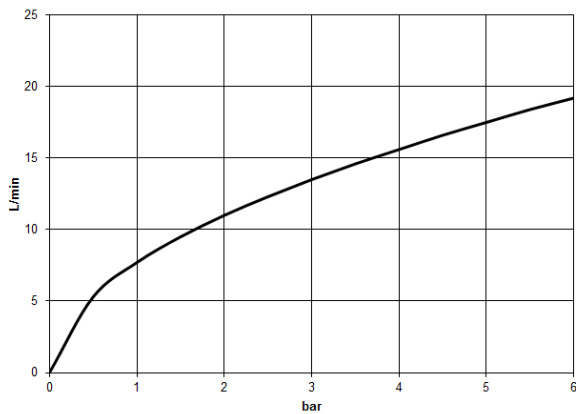

META Single-lever bath mixer for wall mounting without shower set - Brushed Bronze

META

33 200 660

- 202mm projection
- circular normal flow
- automatic bath/shower diverter
- 3/8" shower outlet
- slide-on rosettes Ø 60 mm
- 1/2" connection
- gauge 150 mm - 15 mm
- max. flow 14 l/min at 3 bar flow pressure

33 200 660
mm [inches]

Flow rate chart

Certificates

LGA_29687.

META Single-lever bath mixer for wall mounting without shower set - Brushed
Bronze

META

33 200 660

Parts for other
finishes can be found
here: [Chrome](#)