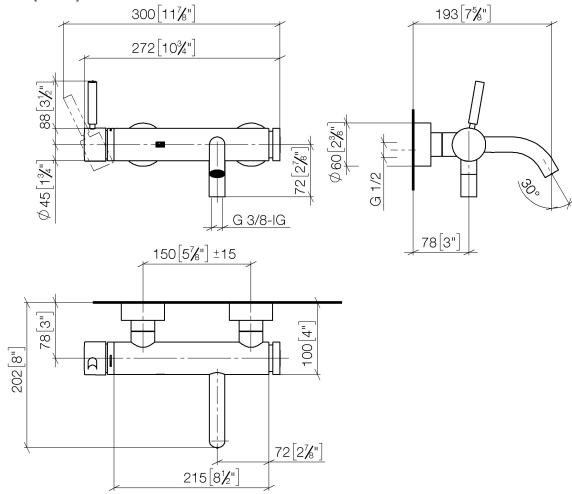

META Single-lever bath mixer for wall mounting without shower set - Brushed Bronze

META

33 200 660

- 202mm projection
- circular normal flow
- automatic bath/shower diverter
- 3/8" shower outlet
- slide-on rosettes Ø 60 mm
- 1/2" connection
- gauge 150 mm - 15 mm
- max. flow 14 l/min at 3 bar flow pressure

33 200 660
mm [inches]

Flow rate chart

Certificates

LGA_29687.

META Single-lever bath mixer for wall mounting without shower set - Brushed
Bronze

META

33 200 660

Parts for other
finishes can be found
here: [Chrome](#)

META Single-lever bath mixer for wall mounting without shower set - Brushed Bronze

META

33 200 660

Spare parts list

No.	Item Number	Name	Quantity used	Delivery time
1	90 20 66 007 00-42	handle	1	30
2	09 28 30 032-42	cover	1	60
3	09 14 10 102 90	seal	1	2
4	09 24 04 296 90	nut	1	2
5	90 28 10 148 00 90	accessories	1	2
6	90 15 05 064 00 90	cartridge	1	2
7	04 11 04 030 00 90	connection	2	2
8	09 27 62 004-42	rosette	2	60
9	09 14 10 119 90	seal	2	2
10	09 29 05 005 20 90	nipple	2	60
11	09 14 10 008 90	seal	2	2
12	09 23 10 048-42	nut	2	60
13	09 18 40 059-42	sleeve	2	60
14	09 14 10 003 90	seal	1	2
15	09 24 04 043 90	nipple	1	2
16	90 14 10 011 00 90	seal	1	2
17	90 11 06 213 00-42	spout	1	30
18	90 21 02 069 00-42	cover	1	30
19	09 24 03 115 20-42	nipple	1	60
20	90 14 10 032 00 90	seal	1	2
21	90 23 01 141 00 90	back-flow preventer	1	2
22	09 14 10 001 90	seal	2	2
23	09 30 30 113 20 90	screw	2	2
24	90 31 09 032 00-42	diverter	1	30
25	09 14 10 101 90	seal	1	2
26	09 21 10 035 20-42	nipple	1	60
27	09 20 62 031-42	handle	1	60