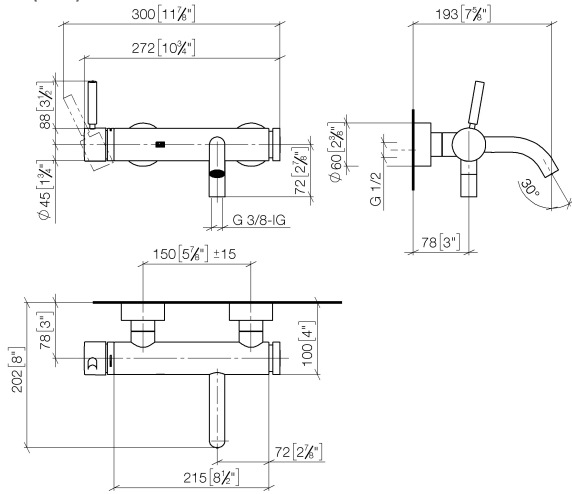

META Single-lever bath mixer for wall mounting without shower set - Brushed Chrome

META

33 200 660

- 202mm projection
- circular normal flow
- automatic bath/shower diverter
- 3/8" shower outlet
- slide-on rosettes Ø 60 mm
- 1/2" connection
- gauge 150 mm - 15 mm
- max. flow 14 l/min at 3 bar flow pressure

33 200 660
mm [inches]

Flow rate chart

Certificates

Belgaqua_21-025- LGA_29687. WRAS_2207043.
27_1.

**META Single-lever bath mixer for wall mounting without shower set - Brushed
Chrome**

META

33 200 660

Parts for other
finishes can be found
here: [Chrome](#)

META Single-lever bath mixer for wall mounting without shower set - Brushed Chrome

META

33 200 660

Spare parts list

No.	Item Number	Name	Quantity used	Delivery time
1	90 20 66 007 00-93	handle	1	20
2	09 28 30 032-93	cover	1	20
3	09 14 10 102 90	seal	1	2
4	09 24 04 296 90	nut	1	2
5	90 28 10 148 00 90	accessories	1	2
6	90 15 05 064 00 90	cartridge	1	2
7	04 11 04 030 00 90	connection	2	2
8	09 27 62 004-93	rosette	2	20
9	09 14 10 119 90	seal	2	2
10	09 29 05 005 20 90	nipple	2	60
11	09 14 10 008 90	seal	2	2
12	09 23 10 048-93	nut	2	20
13	09 18 40 059-93	sleeve	2	20
14	09 14 10 003 90	seal	1	2
15	09 24 04 043 90	nipple	1	2
16	90 14 10 011 00 90	seal	1	2
17	90 11 06 213 00-93	spout	1	20
18	90 21 02 069 00-93	cover	1	-
Spare part can no longer be ordered, please order the replacement item				
19	09 24 03 115 20-93	nipple	1	20
20	90 14 10 032 00 90	seal	1	2
21	90 23 01 141 00 90	back-flow preventer	1	2
22	09 14 10 001 90	seal	2	2
23	09 30 30 113 20 90	screw	2	2
24	90 31 09 032 00-93	diverter	1	20
25	09 14 10 101 90	seal	1	2
26	09 21 10 035 20-93	nipple	1	20
27	09 20 62 031-93	handle	1	20