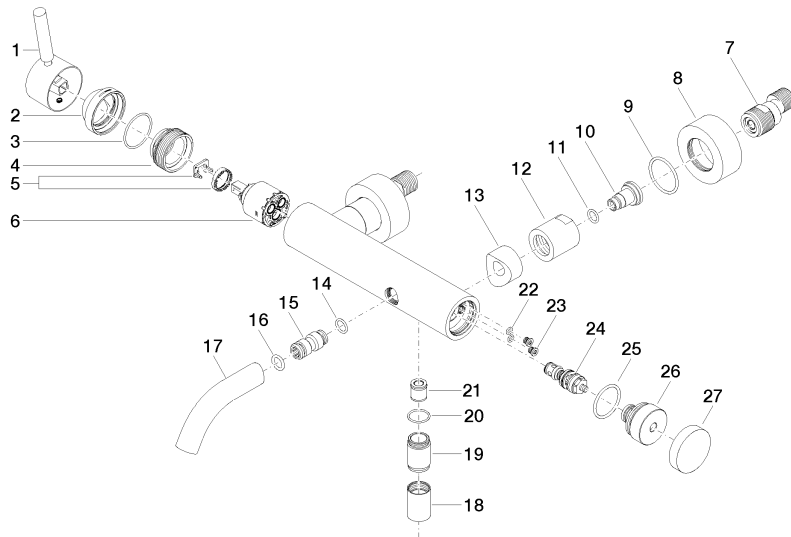

META Single-lever bath mixer for wall mounting without shower set - Brushed Chrome

META

33 200 660

- 202mm projection
- circular normal flow
- automatic bath/shower diverter
- 3/8" shower outlet
- slide-on rosettes Ø 60 mm
- 1/2" connection
- gauge 150 mm - 15 mm
- max. flow 14 l/min at 3 bar flow pressure

33 200 660
mm [inches]

Flow rate chart

Certificates

Belgaqua_21-025- LGA_29687. WRAS_2207043.
27_1.

**META Single-lever bath mixer for wall mounting without shower set - Brushed
Chrome**

META

33 200 660

Parts for other
finishes can be found
here: [Chrome](#)

META Single-lever bath mixer for wall mounting without shower set - Brushed Chrome

META

33 200 660

Spare parts list

No.	Item Number	Name	Quantity used	Delivery time
1	90 20 66 007 00-93	handle	1	20
2	09 28 30 032-93	cover	1	20
3	09 14 10 102 90	seal	1	2
4	09 24 04 296 90	nut	1	2
5	90 28 10 148 00 90	accessories	1	2
6	90 15 05 064 00 90	cartridge	1	2
7	04 11 04 030 00 90	connection	2	2
8	09 27 62 004-93	rosette	2	20
9	09 14 10 119 90	seal	2	2
10	09 29 05 005 20 90	nipple	2	60
11	09 14 10 008 90	seal	2	2
12	09 23 10 048-93	nut	2	20
13	09 18 40 059-93	sleeve	2	20
14	09 14 10 003 90	seal	1	2
15	09 24 04 043 90	nipple	1	2
16	90 14 10 011 00 90	seal	1	2
17	90 11 06 213 00-93	spout	1	20
18	90 21 02 069 00-93	cover	1	-
Spare part can no longer be ordered, please order the replacement item				
19	09 24 03 115 20-93	nipple	1	20
20	90 14 10 032 00 90	seal	1	2
21	90 23 01 141 00 90	back-flow preventer	1	2
22	09 14 10 001 90	seal	2	2
23	09 30 30 113 20 90	screw	2	2
24	90 31 09 032 00-93	diverter	1	20
25	09 14 10 101 90	seal	1	2
26	09 21 10 035 20-93	nipple	1	20
27	09 20 62 031-93	handle	1	20