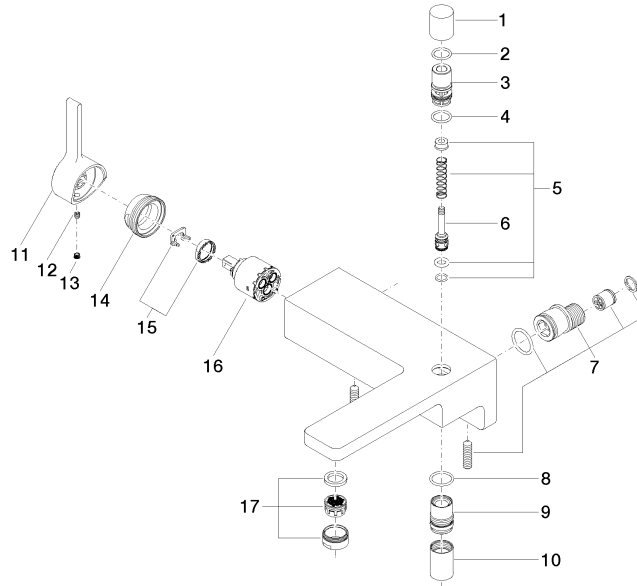

LULU Single-lever bath mixer for wall mounting without shower set - Brushed Platinum

LULU

33 200 710

- 190mm projection
- circular normal flow
- automatic bath/shower diverter
- 3/8" shower outlet
- 1/2" connection
- gauge 150 mm - 10 mm
- max. flow 17.8 l/min at 3 bar flow pressure

Intrinsic protection against back flow.

Brushed Platinum

33 200 710-06

Chrome

33 200 710-00

33 200 710

mm [inches]

Flow rate chart

Certificates

LGA_9961.

Belgaqua_21-376-
27_1.

33 200 710

Parts for other
finishes can be found
here: [Chrome](#)

Spare parts list

No.	Item Number	Name	Quantity used	Delivery time
1	09 20 71 031-06	handle	1	10
2	90 14 10 033 00 90	seal	1	2
3	09 21 34 080-06	nipple	1	10
4	90 14 10 055 00 90	seal	1	2
5	90 16 02 023 00 90	spring	1	2
6	09 31 09 094 20-06	pull-rod	1	10
7	90 11 04 042 00 90	connection	2	2
8	09 14 10 122 90	seal	1	2
9	09 24 03 129-06	nipple	1	60
10	90 21 02 069 00-06	cover	1	10
11	09 20 71 001-06	handle	1	60
12	90 31 11 030 00 90	pin	1	2
13	90 31 20 109 00 90	plug	1	2
14	09 24 04 141-06	nut	1	10
15	90 28 10 148 00 90	accessories	1	2
16	90 15 05 064 00 90	cartridge	1	2
17	90 23 01 118 00-06	aerator	1	10