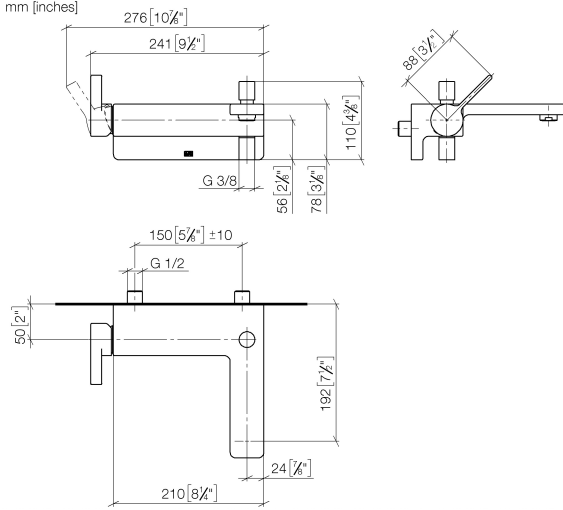

LULU Single-lever bath mixer for wall mounting without shower set - Brushed Platinum

LULU

33 200 710

- 190mm projection
- circular normal flow
- automatic bath/shower diverter
- 3/8" shower outlet
- 1/2" connection
- gauge 150 mm - 10 mm
- max. flow 17.8 l/min at 3 bar flow pressure

Intrinsic protection against back flow.

Brushed Platinum

33 200 710-06

Chrome

33 200 710-00

33 200 710

mm [inches]

Flow rate chart

Certificates

LGA_9961.

Belgaqua_21-376-
27_1.

33 200 710

Parts for other
finishes can be found
here: [Chrome](#)

Spare parts list

No.	Item Number	Name	Quantity used	Delivery time
1	09 20 71 031-06	handle	1	10
2	90 14 10 033 00 90	seal	1	2
3	09 21 34 080-06	nipple	1	10
4	90 14 10 055 00 90	seal	1	2
5	90 16 02 023 00 90	spring	1	2
6	09 31 09 094 20-06	pull-rod	1	10
7	90 11 04 042 00 90	connection	2	2
8	09 14 10 122 90	seal	1	2
9	09 24 03 129-06	nipple	1	60
10	90 21 02 069 00-06	cover	1	10
11	09 20 71 001-06	handle	1	60
12	90 31 11 030 00 90	pin	1	2
13	90 31 20 109 00 90	plug	1	2
14	09 24 04 141-06	nut	1	10
15	90 28 10 148 00 90	accessories	1	2
16	90 15 05 064 00 90	cartridge	1	2
17	90 23 01 118 00-06	aerator	1	10