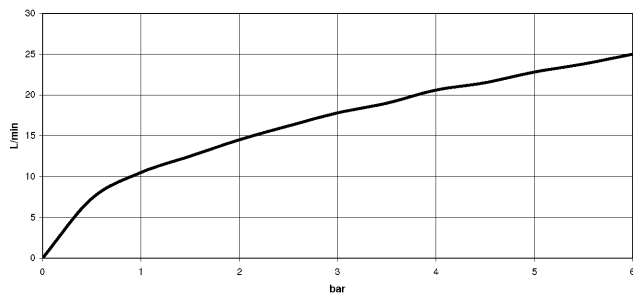

LULU Single-lever bath mixer for wall mounting without shower set - Brushed Platinum

LULU

33 200 710

- 190mm projection
- circular normal flow
- automatic bath/shower diverter
- 3/8" shower outlet
- 1/2" connection
- gauge 150 mm - 10 mm
- max. flow 17.8 l/min at 3 bar flow pressure

Intrinsic protection against back flow.

Brushed Platinum

33 200 710-06

Chrome

33 200 710-00

33 200 710

mm [inches]

Flow rate chart