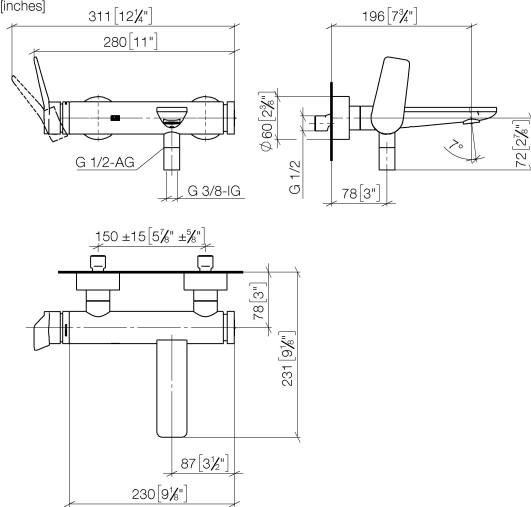

LISSÉ Single-lever bath mixer for wall mounting without shower set - Brushed Platinum

LISSÉ

33 200 845

- 190-200mm projection
- circular normal flow
- automatic bath/shower diverter
- 3/8" shower outlet
- slide-on rosettes Ø 60 mm
- 1/2" connection
- gauge 150 mm - 15 mm
- max. flow 13.5 l/min at 3 bar flow pressure

33 200 845

mm [inches]

Flow rate chart

Certificates

IAPMO_4976 (5).

LGA_9603.

WRAS_2311042.

33 200 845

Parts for other
finishes can be found
here: [Chrome](#)

LISSÉ Single-lever bath mixer for wall mounting without shower set - Brushed Platinum

LISSÉ

33 200 845

Spare parts list

No.	Item Number	Name	Quantity used	Delivery time
1	09 20 84 021-06	handle	1	10
2	90 31 11 030 00 90	pin	2	2
3	09 28 30 032-06	cover	1	10
4	90 31 20 087 00-06	plug	1	10
5	09 14 10 102 90	seal	1	2
6	09 14 10 190 90	seal	1	2
7	09 24 04 296 90	nut	1	2
8	90 28 10 148 00 90	accessories	1	2
9	90 15 05 064 00 90	cartridge	1	2
10	04 11 04 030 00 90	connection	2	2
11	09 27 62 004-06	rosette	2	10
12	09 14 10 119 90	seal	2	2
13	09 29 05 005 20 90	nipple	2	60
14	09 14 10 008 90	seal	2	2
15	09 23 10 048-06	nut	2	10
16	09 18 40 059-06	sleeve	2	10
17	09 14 10 003 90	seal	1	2
18	09 24 04 043 90	nipple	1	2
19	90 14 10 011 00 90	seal	1	2
20	09 11 84 012-06	spout	1	10
21	90 23 01 161 00-06	aerator	1	10
22	90 21 02 069 00-06	cover	1	10
23	09 24 03 115 20-06	nipple	1	10
24	90 14 10 032 00 90	seal	1	2
25	90 23 01 141 00 90	back-flow preventer	1	2
26	09 14 10 001 90	seal	2	2
27	09 30 30 113 20 90	screw	2	2
28	90 31 09 032 00-06	diverter	1	10
29	09 14 10 101 90	seal	1	2
30	09 21 10 035 20-06	nipple	1	10
31	09 20 62 031-06	handle	1	10