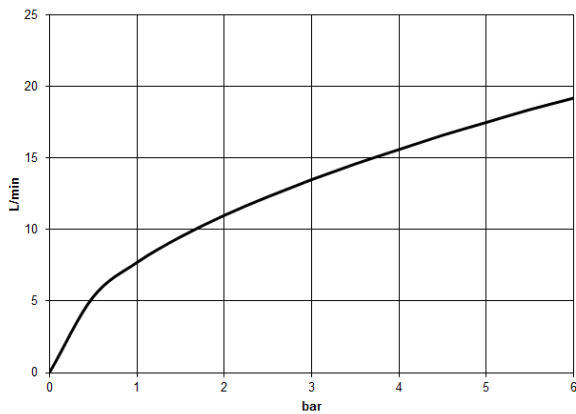

LISSÉ Single-lever bath mixer for wall mounting without shower set - Brushed Platinum

LISSÉ

33 200 845

- 190-200mm projection
- circular normal flow
- automatic bath/shower diverter
- 3/8" shower outlet
- slide-on rosettes Ø 60 mm
- 1/2" connection
- gauge 150 mm - 15 mm
- max. flow 13.5 l/min at 3 bar flow pressure

Intrinsic protection against back flow.

	Brushed Platinum	33 200 845-06
	Chrome	33 200 845-00
	Dark Chrome	33 200 845-19
	Matte Black	33 200 845-33
	Brushed Chrome	33 200 845-93
	Brushed Dark Platinum	33 200 845-99

33 200 845

mm [inches]

Flow rate chart

Certificates

IAPMO_4976 (5).

LGA_9603.

WRAS_2311042.

33 200 845