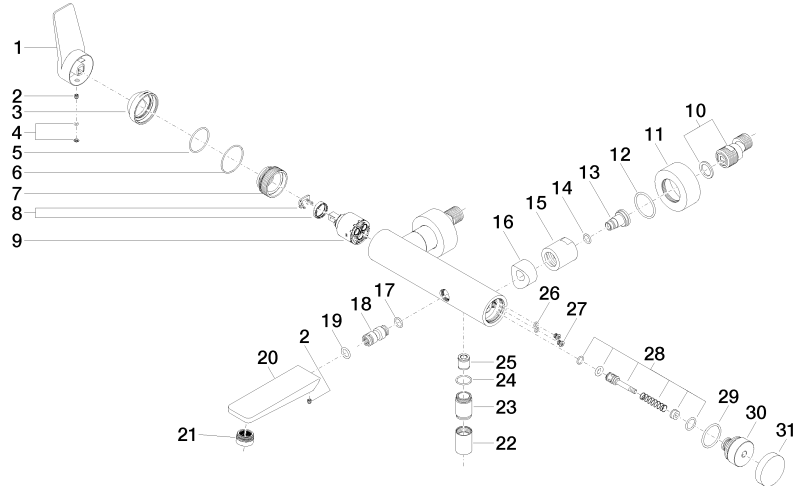

LISSÉ Single-lever bath mixer for wall mounting without shower set - Brushed Platinum

LISSÉ

33 200 845

- 190-200mm projection
- circular normal flow
- automatic bath/shower diverter
- 3/8" shower outlet
- slide-on rosettes Ø 60 mm
- 1/2" connection
- gauge 150 mm - 15 mm
- max. flow 13.5 l/min at 3 bar flow pressure

33 200 845

mm [inches]

Flow rate chart

Certificates

IAPMO_4976 (5).

LGA_9603.

WRAS_2311042.

33 200 845

Parts for other
finishes can be found
here: [Chrome](#)

LISSÉ Single-lever bath mixer for wall mounting without shower set - Brushed Platinum

LISSÉ

33 200 845

Spare parts list

No.	Item Number	Name	Quantity used	Delivery time
1	09 20 84 021-06	handle	1	10
2	90 31 11 030 00 90	pin	2	2
3	09 28 30 032-06	cover	1	10
4	90 31 20 087 00-06	plug	1	10
5	09 14 10 102 90	seal	1	2
6	09 14 10 190 90	seal	1	2
7	09 24 04 296 90	nut	1	2
8	90 28 10 148 00 90	accessories	1	2
9	90 15 05 064 00 90	cartridge	1	2
10	04 11 04 030 00 90	connection	2	2
11	09 27 62 004-06	rosette	2	10
12	09 14 10 119 90	seal	2	2
13	09 29 05 005 20 90	nipple	2	60
14	09 14 10 008 90	seal	2	2
15	09 23 10 048-06	nut	2	10
16	09 18 40 059-06	sleeve	2	10
17	09 14 10 003 90	seal	1	2
18	09 24 04 043 90	nipple	1	2
19	90 14 10 011 00 90	seal	1	2
20	09 11 84 012-06	spout	1	10
21	90 23 01 161 00-06	aerator	1	10
22	90 21 02 069 00-06	cover	1	10
23	09 24 03 115 20-06	nipple	1	10
24	90 14 10 032 00 90	seal	1	2
25	90 23 01 141 00 90	back-flow preventer	1	2
26	09 14 10 001 90	seal	2	2
27	09 30 30 113 20 90	screw	2	2
28	90 31 09 032 00-06	diverter	1	10
29	09 14 10 101 90	seal	1	2
30	09 21 10 035 20-06	nipple	1	10
31	09 20 62 031-06	handle	1	10