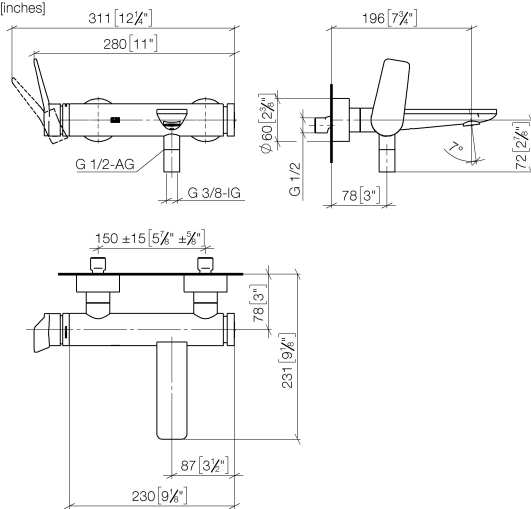

**LISSÉ Single-lever bath mixer for wall mounting without shower set - Brushed Chrome**

LISSÉ

33 200 845

- 190-200mm projection
- circular normal flow
- automatic bath/shower diverter
- 3/8" shower outlet
- slide-on rosettes Ø 60 mm
- 1/2" connection
- gauge 150 mm - 15 mm
- max. flow 13.5 l/min at 3 bar flow pressure

33 200 845  
mm [inches]

**Flow rate chart**

**Certificates**

IAPMO\_4976 (2).    LGA\_9603.    WRAS\_2311042.

LISSE Single-lever bath mixer for wall mounting without shower set - Brushed  
Chrome

LISSE

33 200 845

# LISSE Single-lever bath mixer for wall mounting without shower set - Brushed Chrome

LISSE

33 200 845