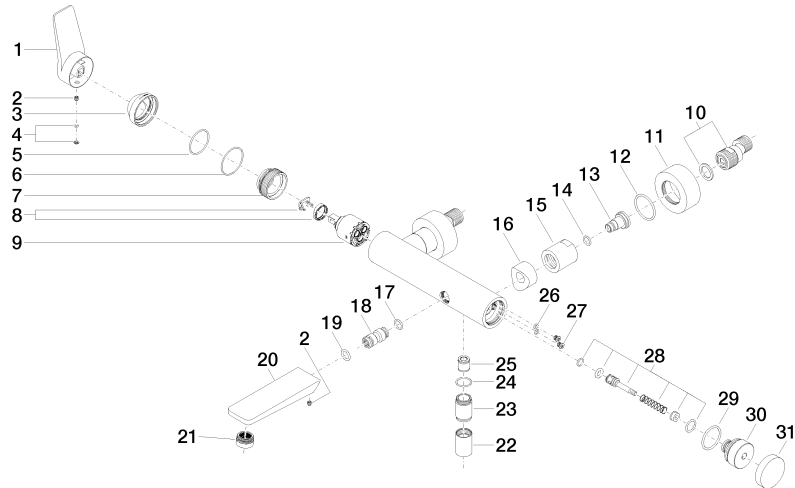

**LISSÉ Single-lever bath mixer for wall mounting without shower set - Brushed Chrome**

LISSÉ

33 200 845

- 190-200mm projection
- circular normal flow
- automatic bath/shower diverter
- 3/8" shower outlet
- slide-on rosettes Ø 60 mm
- 1/2" connection
- gauge 150 mm - 15 mm
- max. flow 13.5 l/min at 3 bar flow pressure

33 200 845  
mm [inches]

**Flow rate chart**

**Certificates**

IAPMO\_4976 (2).    LGA\_9603.    WRAS\_2311042.

LISSE Single-lever bath mixer for wall mounting without shower set - Brushed  
Chrome

LISSE

33 200 845

# LISSE Single-lever bath mixer for wall mounting without shower set - Brushed Chrome

LISSE

33 200 845

## Spare parts list

No.	Item Number	Name	Quantity used	Delivery time
1	09 20 84 021-93	handle	1	20
2	90 31 11 030 00 90	pin	2	2
3	09 28 30 032-93	cover	1	20
4	90 31 20 087 00-93	plug	1	20
5	09 14 10 102 90	seal	1	2
6	09 14 10 190 90	seal	1	2
7	09 24 04 296 90	nut	1	2
8	90 28 10 148 00 90	accessories	1	2
9	90 15 05 064 00 90	cartridge	1	2
10	04 11 04 030 00 90	connection	2	2
11	09 27 62 004-93	rosette	2	20
12	09 14 10 119 90	seal	2	2
13	09 29 05 005 20 90	nipple	2	60
14	09 14 10 008 90	seal	2	2
15	09 23 10 048-93	nut	2	20
16	09 18 40 059-93	sleeve	2	20
17	09 14 10 003 90	seal	1	2
18	09 24 04 043 90	nipple	1	2
19	90 14 10 011 00 90	seal	1	2
20	09 11 84 012-93	spout	1	20
21	90 23 01 161 00-93	aerator	1	20
22	90 21 02 069 00-93	cover	1	-
Spare part can no longer be ordered, please order the replacement item				
23	09 24 03 115 20-93	nipple	1	20
24	90 14 10 032 00 90	seal	1	2
25	90 23 01 141 00 90	back-flow preventer	1	2
26	09 14 10 001 90	seal	2	2
27	09 30 30 113 20 90	screw	2	2
28	90 31 09 032 00-93	diverter	1	20
29	09 14 10 101 90	seal	1	2
30	09 21 10 035 20-93	nipple	1	20
31	09 20 62 031-93	handle	1	20