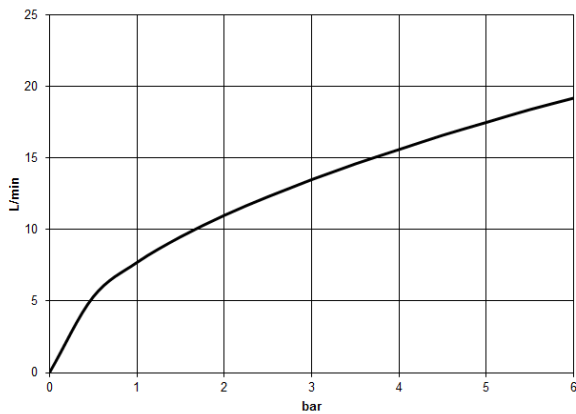

Flow rate chart

Certificates

LGA_9603.

WRAS_2311042.