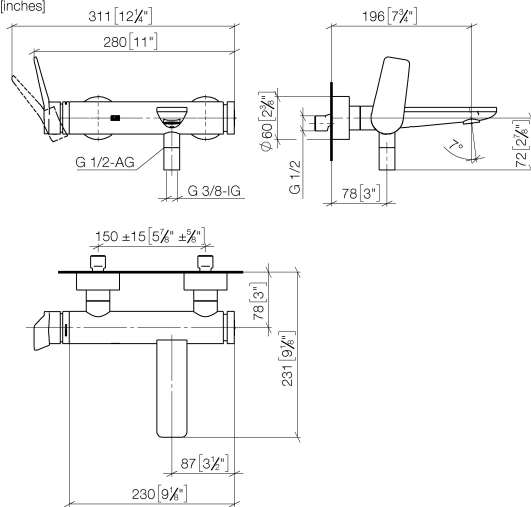

LISSÉ Single-lever bath mixer for wall mounting without shower set - Brushed Dark Platinum

LISSÉ

33 200 845

- 190-200mm projection
- circular normal flow
- automatic bath/shower diverter
- 3/8" shower outlet
- slide-on rosettes Ø 60 mm
- 1/2" connection
- gauge 150 mm - 15 mm
- max. flow 13.5 l/min at 3 bar flow pressure

33 200 845

mm [inches]

Flow rate chart

Certificates

LGA_9603.

WRAS_2311042.

**LISSE Single-lever bath mixer for wall mounting without shower set - Brushed
Dark Platinum**

LISSE