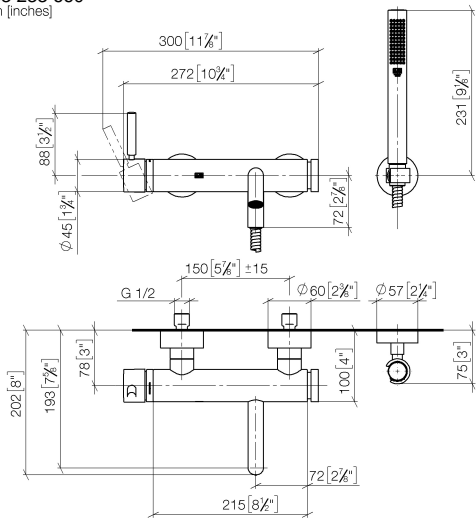

**META Single-lever bath mixer for wall mounting with hand shower set -
Brushed Platinum**

META

33 233 660

- spout: circular, air-enriched flow
- max. flow 14 l/min at 3 bar flow pressure
- Hand shower: COMPACT RAIN, max. flow rate 6.8 l/min (at 3 bar)
- complete hand shower set with anti-scale system
- automatic bath/shower diverter
- 202mm projection
- slide-on rosettes Ø 60 mm
- gauge 150 mm - 15 mm
- 1/2" connection
- metal shower hose 1250mm with integrated anti-twist protection
- shower holder rosette Ø 57mm

**META Single-lever bath mixer for wall mounting with hand shower set -
Brushed Platinum**

META

33 233 660
mm [inches]

Flow rate chart

Certificates

Belgaqua_21-025- LGA_29687. WRAS_2207043.
27_1.

33 233 660
Parts for other
finishes can be found
here: Chrome

Spare parts list

No.	Item Number	Name	Quantity used	Delivery time
1	33 200 660-06	META Single-lever bath mixer for wall mounting without shower set - Brushed Platinum	1	10
2	28 050 920-06	holder	1	-
Spare part can no longer be ordered, please order the replacement item				
3	90 30 02 072 00-06	Metal shower hose 1/2" x 3/8" x 1250 mm - Brushed Platinum	1	10
4	90 12 11 140 30-06	shower	1	10