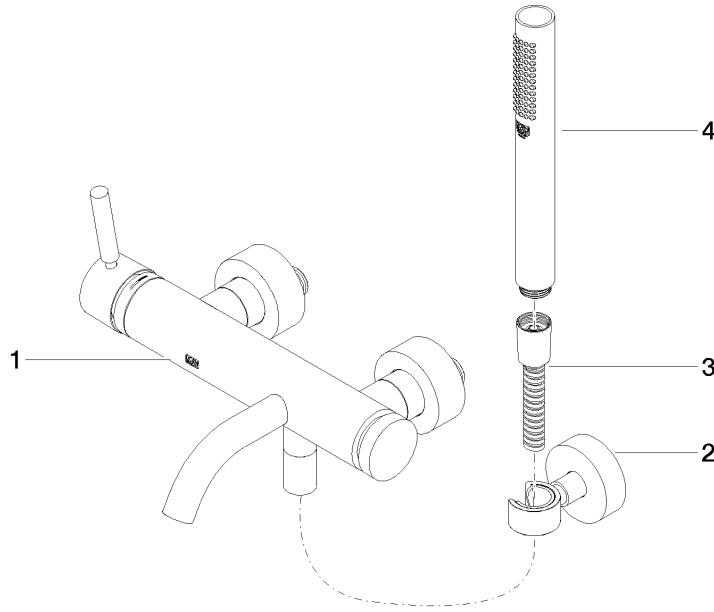

**META Single-lever bath mixer for wall mounting with hand shower set -
Brushed Platinum**

META

33 233 660

- spout: circular, air-enriched flow
- max. flow 14 l/min at 3 bar flow pressure
- Hand shower: COMPACT RAIN, max. flow rate 6.8 l/min (at 3 bar)
- complete hand shower set with anti-scale system
- automatic bath/shower diverter
- 202mm projection
- slide-on rosettes Ø 60 mm
- gauge 150 mm - 15 mm
- 1/2" connection
- metal shower hose 1250mm with integrated anti-twist protection
- shower holder rosette Ø 57mm

**META Single-lever bath mixer for wall mounting with hand shower set -
Brushed Platinum**

META

33 233 660
mm [inches]

Flow rate chart

Certificates

Belgaqua_21-025- LGA_29687. WRAS_2207043.
27_1.

33 233 660
Parts for other
finishes can be found
here: Chrome

Spare parts list

No.	Item Number	Name	Quantity used	Delivery time
1	33 200 660-06	META Single-lever bath mixer for wall mounting without shower set - Brushed Platinum	1	10
2	28 050 920-06	holder	1	-
Spare part can no longer be ordered, please order the replacement item				
3	90 30 02 072 00-06	Metal shower hose 1/2" x 3/8" x 1250 mm - Brushed Platinum	1	10
4	90 12 11 140 30-06	shower	1	10