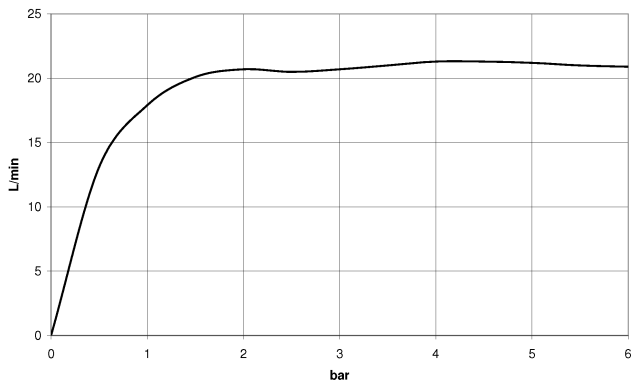

**META Single-lever bath mixer for wall mounting with hand shower set -
Brushed Platinum**

META

33 233 660

- spout: circular, air-enriched flow
- max. flow 14 l/min at 3 bar flow pressure
- Hand shower: COMPACT RAIN, max. flow rate 6.8 l/min (at 3 bar)
- complete hand shower set with anti-scale system
- automatic bath/shower diverter
- 202mm projection
- slide-on rosettes Ø 60 mm
- gauge 150 mm - 15 mm
- 1/2" connection
- metal shower hose 1250mm with integrated anti-twist protection
- shower holder rosette Ø 57mm

Intrinsic protection against back flow.

	Brushed Platinum	33 233 660-06
	Chrome	33 233 660-00
	Dark Chrome	33 233 660-19
	Light Gold	33 233 660-26
	Brushed Light Gold	33 233 660-27
	Matte Black	33 233 660-33
	Brushed Bronze	33 233 660-42
	Brushed Champagne (22kt Gold)	33 233 660-46
	Champagne (22kt Gold)	33 233 660-47
	Brushed Chrome	33 233 660-93
	Brushed Dark Platinum	33 233 660-99

**META Single-lever bath mixer for wall mounting with hand shower set -
Brushed Platinum**

META

33 233 660
mm [inches]

Flow rate chart

Certificates

Belgaqua_21-025- LGA_29687. WRAS_2207043.
27_1.

33 233 660
Parts for other
finishes can be found
here: Chrome