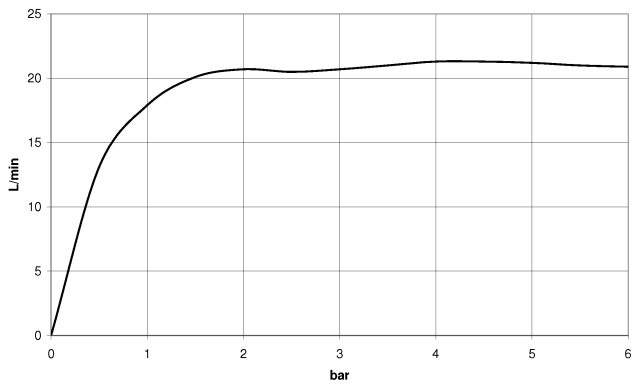

META Single-lever bath mixer for wall mounting with hand shower set - Light Gold

META

33 233 660

- spout: circular, air-enriched flow
- max. flow 14 l/min at 3 bar flow pressure
- Hand shower: COMPACT RAIN, max. flow rate 6.8 l/min (at 3 bar)
- complete hand shower set with anti-scale system
- automatic bath/shower diverter
- 202mm projection
- slide-on rosettes Ø 60 mm
- gauge 150 mm - 15 mm
- 1/2" connection
- metal shower hose 1250mm with integrated anti-twist protection
- shower holder rosette Ø 57mm

Intrinsic protection against back flow.

	Light Gold	33 233 660-26
	Chrome	33 233 660-00
	Brushed Platinum	33 233 660-06
	Dark Chrome	33 233 660-19
	Brushed Light Gold	33 233 660-27
	Matte Black	33 233 660-33
	Brushed Bronze	33 233 660-42
	Brushed Champagne (22kt Gold)	33 233 660-46
	Champagne (22kt Gold)	33 233 660-47
	Brushed Chrome	33 233 660-93
	Brushed Dark Platinum	33 233 660-99

33 233 660
mm [inches]

Flow rate chart

Certificates

LGA_29687.

33 233 660
Parts for other
finishes can be found
here: [Chrome](#)

Spare parts list

No.	Item Number	Name	Quantity used	Delivery time
1	33 200 660-26	META Single-lever bath mixer for wall mounting without shower set - Light Gold	1	30
2	28 050 920-26	holder	1	-
Spare part can no longer be ordered, please order the replacement item				
3	90 30 02 072 00-26	Metal shower hose 1/2" x 3/8" x 1250 mm - Light Gold	1	30
4	90 12 11 140 30-26	shower	1	30