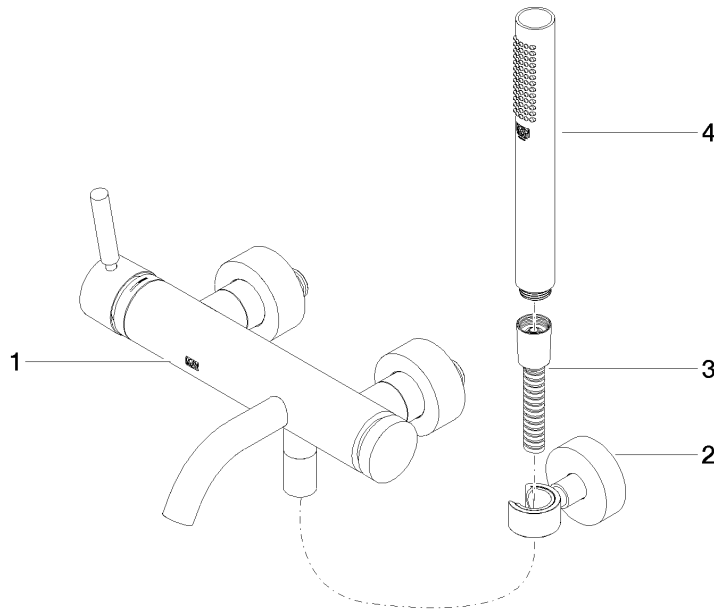

META Single-lever bath mixer for wall mounting with hand shower set - Light Gold

META

33 233 660

- spout: circular, air-enriched flow
- max. flow 14 l/min at 3 bar flow pressure
- Hand shower: COMPACT RAIN, max. flow rate 6.8 l/min (at 3 bar)
- complete hand shower set with anti-scale system
- automatic bath/shower diverter
- 202mm projection
- slide-on rosettes Ø 60 mm
- gauge 150 mm - 15 mm
- 1/2" connection
- metal shower hose 1250mm with integrated anti-twist protection
- shower holder rosette Ø 57mm

33 233 660
mm [inches]

Flow rate chart

Certificates

LGA_29687.

33 233 660
Parts for other
finishes can be found
here: [Chrome](#)

Spare parts list

No.	Item Number	Name	Quantity used	Delivery time
1	33 200 660-26	META Single-lever bath mixer for wall mounting without shower set - Light Gold	1	30
2	28 050 920-26	holder	1	-
Spare part can no longer be ordered, please order the replacement item				
3	90 30 02 072 00-26	Metal shower hose 1/2" x 3/8" x 1250 mm - Light Gold	1	30
4	90 12 11 140 30-26	shower	1	30