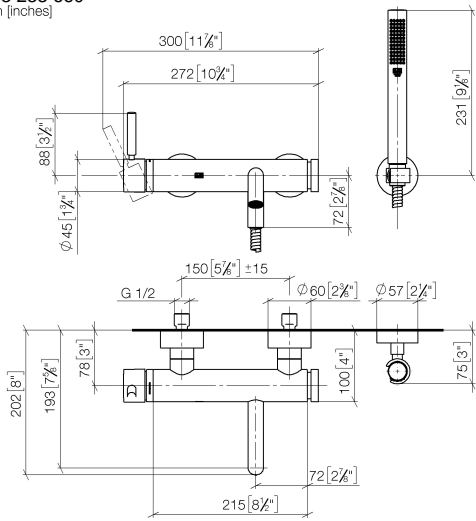

META Single-lever bath mixer for wall mounting with hand shower set - Light Gold

META

33 233 660

- spout: circular, air-enriched flow
- max. flow 14 l/min at 3 bar flow pressure
- Hand shower: COMPACT RAIN, max. flow rate 6.8 l/min (at 3 bar)
- complete hand shower set with anti-scale system
- automatic bath/shower diverter
- 202mm projection
- slide-on rosettes Ø 60 mm
- gauge 150 mm - 15 mm
- 1/2" connection
- metal shower hose 1250mm with integrated anti-twist protection
- shower holder rosette Ø 57mm

Intrinsic protection against back flow.

	Light Gold	33 233 660-26
	Chrome	33 233 660-00
	Brushed Platinum	33 233 660-06
	Dark Chrome	33 233 660-19
	Brushed Light Gold	33 233 660-27
	Matte Black	33 233 660-33
	Brushed Bronze	33 233 660-42
	Brushed Champagne (22kt Gold)	33 233 660-46
	Champagne (22kt Gold)	33 233 660-47
	Brushed Chrome	33 233 660-93
	Brushed Dark Platinum	33 233 660-99

33 233 660
mm [inches]

Flow rate chart

Certificates

LGA_29687.

33 233 660
Parts for other
finishes can be found
here: [Chrome](#)

Spare parts list

No.	Item Number	Name	Quantity used	Delivery time
1	33 200 660-26	META Single-lever bath mixer for wall mounting without shower set - Light Gold	1	30
2	28 050 920-26	holder	1	-
Spare part can no longer be ordered, please order the replacement item				
3	90 30 02 072 00-26	Metal shower hose 1/2" x 3/8" x 1250 mm - Light Gold	1	30
4	90 12 11 140 30-26	shower	1	30